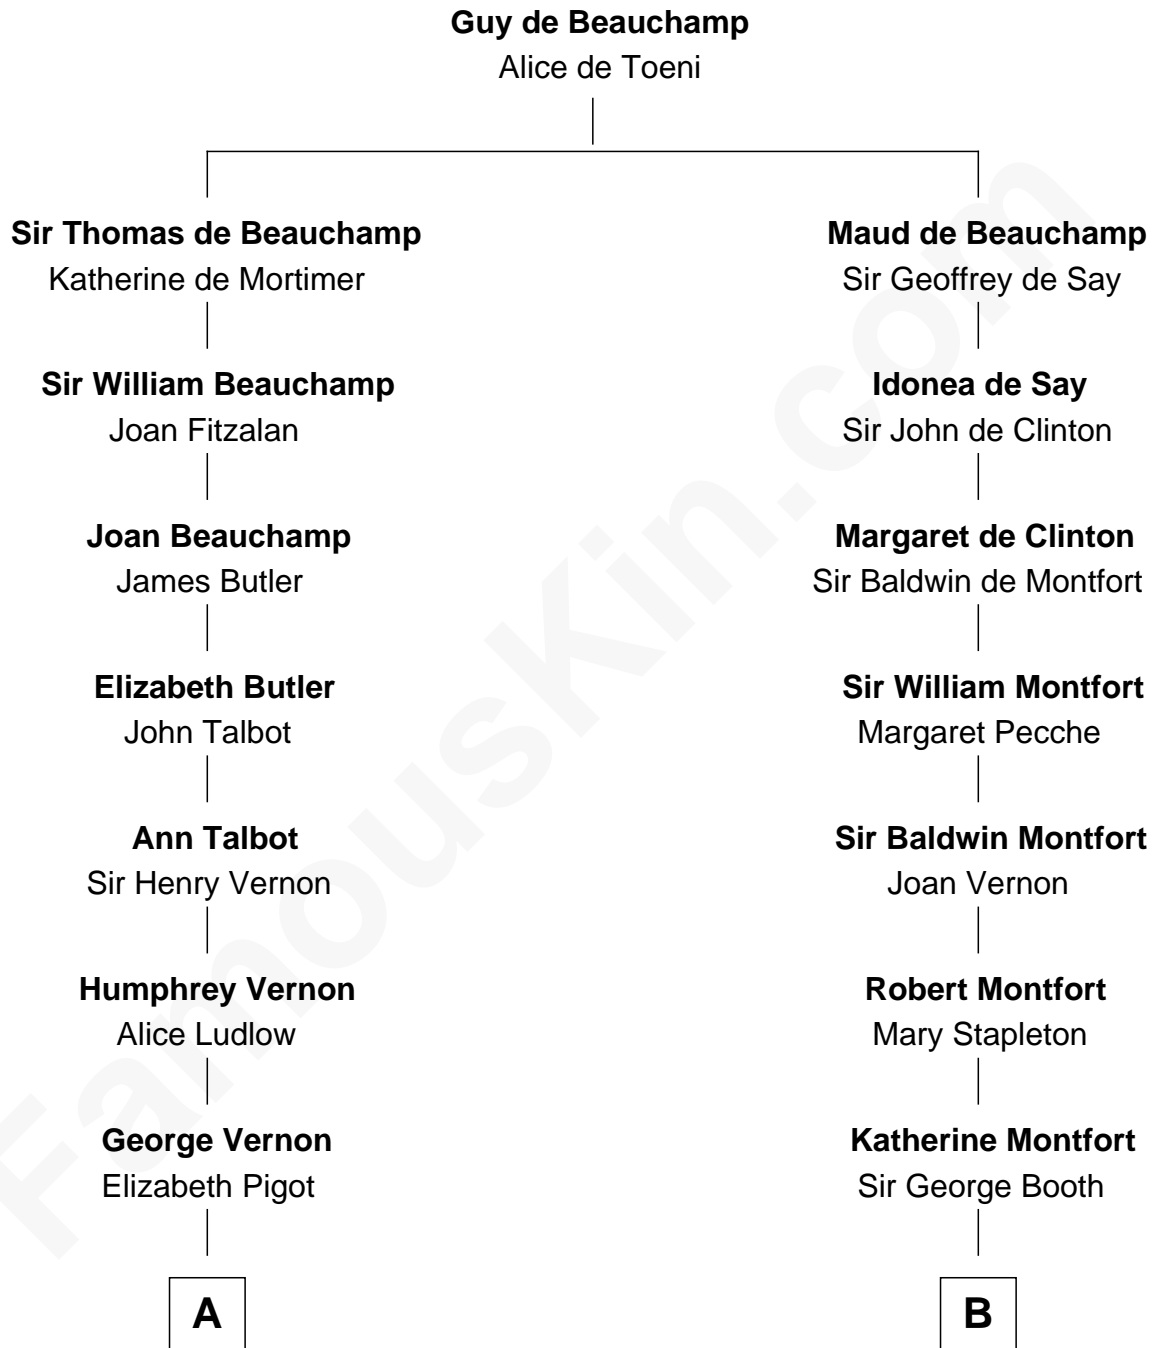

FamousKin.com Relationship Chart of

Sarah Ferguson

Duchess of York

20th cousin 1 time removed of

Barbara (Pierce) Bush

First Lady of President George H.W. Bush

A

John Vernon
Elizabeth Devereux

Elizabeth Vernon
Henry Wriothesley

Thomas Wriothesley
Rachel Massüe de Ruvigny

Rachel Wriothesley
William Russell

Sir Wriothesley Russell
Elizabeth Howland

John Russell
Gertrude Leveson-Gower

Francis Russell
Elizabeth Keppel