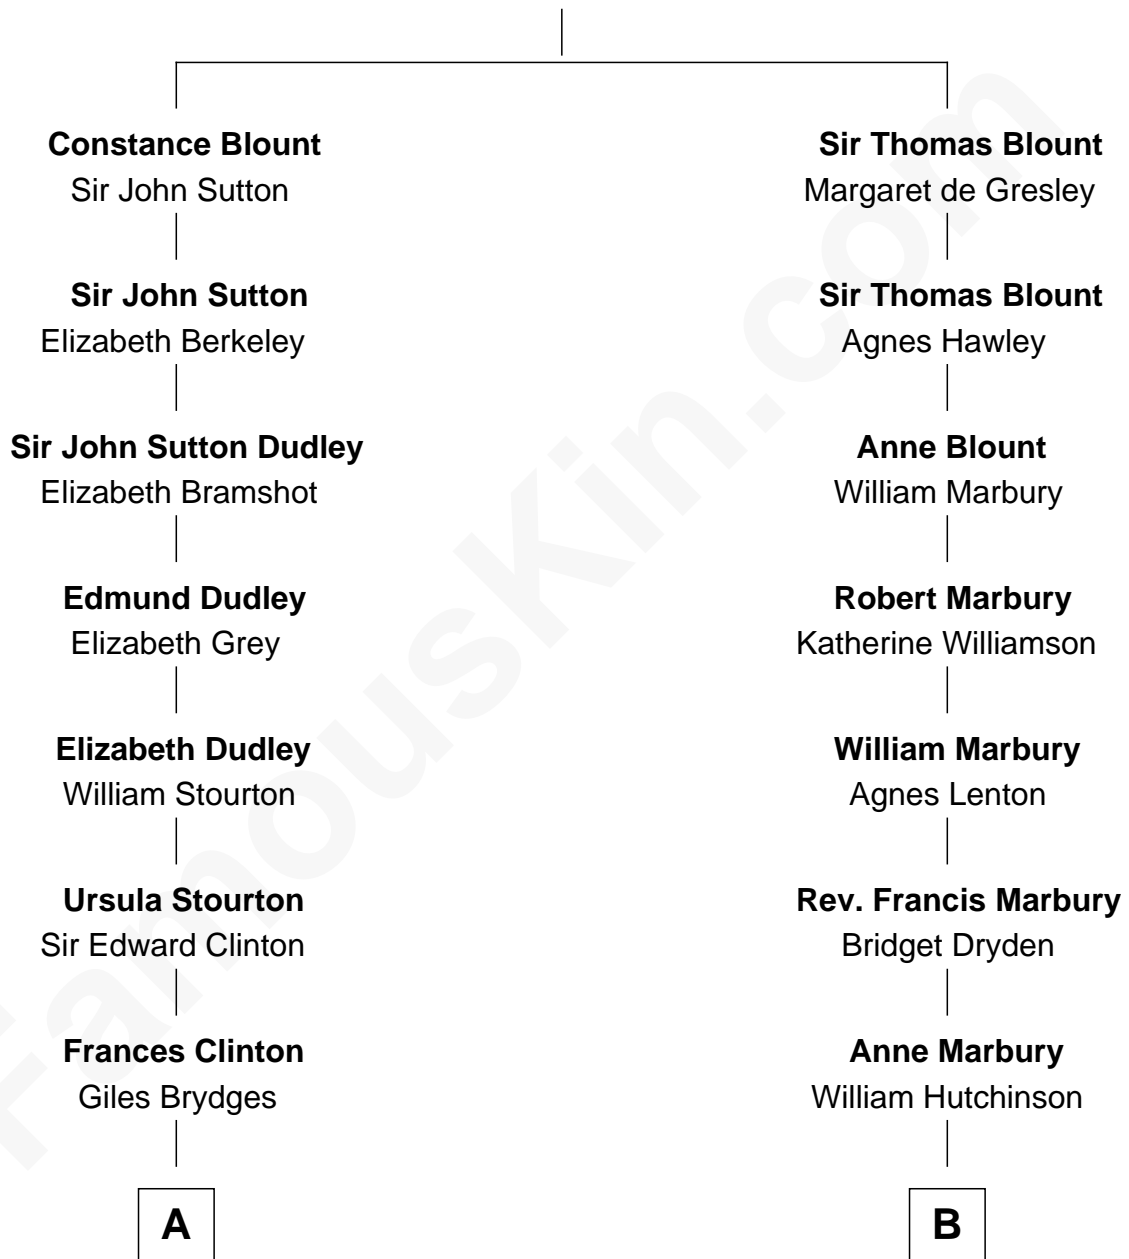

# FamousKin.com Relationship Chart of

**Sarah Ferguson**

*Duchess of York*

19th cousin of

**George W. Bush**

*43rd U.S. President*

**Sir Walter Blount**

Sancha de Ayala

**A**

**Catherine Brydges**

Francis Russell

**Sir William Russell**

Anne Carr

**William Russell**

Rachel Wriothesley

**Sir Wriothesley Russell**

Elizabeth Howland

**John Russell**

Gertrude Leveson-Gower

**Francis Russell**

Elizabeth Keppel

**Sir John Russell**

Georgiana Gordon

**Louisa Jane Russell**