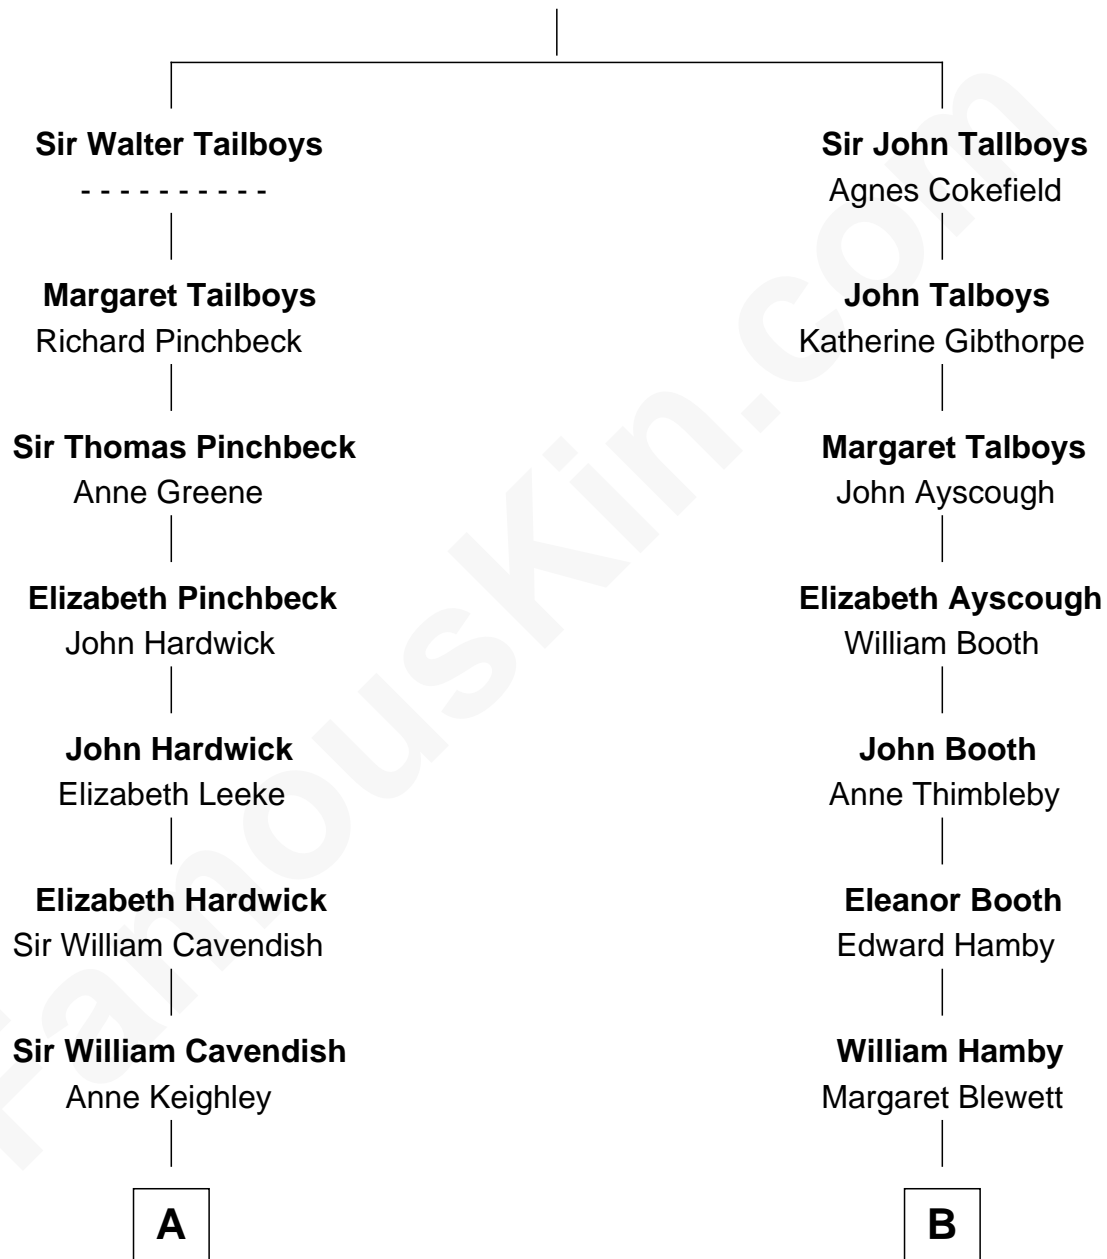

FamousKin.com Relationship Chart of

Sarah Ferguson

Duchess of York

20th cousin of

George W. Bush

43rd U.S. President

Sir Walter Tailboys

Margaret - - - - -

C

Margaret Brand
Algernon Francis Holford Ferguson

Andrew Henry Ferguson
Marian Louisa Montagu-Douglas-Scott

Ronald Ivor Ferguson
Susan Mary Wright

Sarah Ferguson
Duchess of York

D

Samuel Prescott Bush
Flora Sheldon