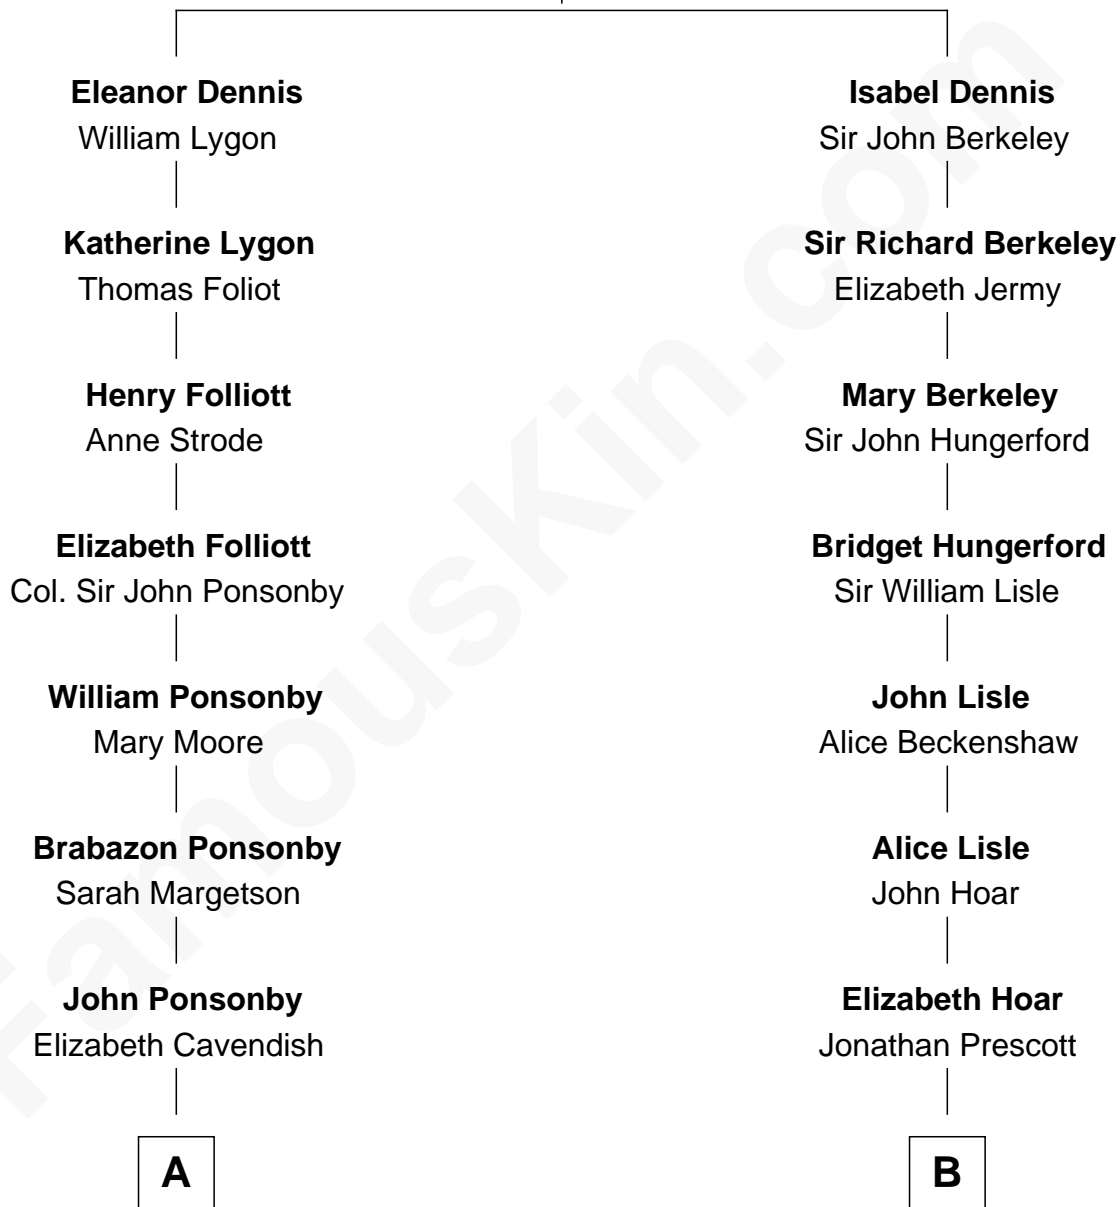

FamousKin.com Relationship Chart of

Sarah Ferguson

Duchess of York

14th cousin 2 times removed of

George W. Bush

43rd U.S. President

Sir William Dennis

Anne Berkeley

Andrew Henry Ferguson
Marian Louisa Montagu-Douglas-Scott

Ronald Ivor Ferguson
Susan Mary Wright

Sarah Ferguson
Duchess of York

B

Dr. Jonathan Prescott
Rebecca Bulkeley

Dr. Abel Prescott
Abigail Brigham

Lucy Prescott
Jonathan Fay