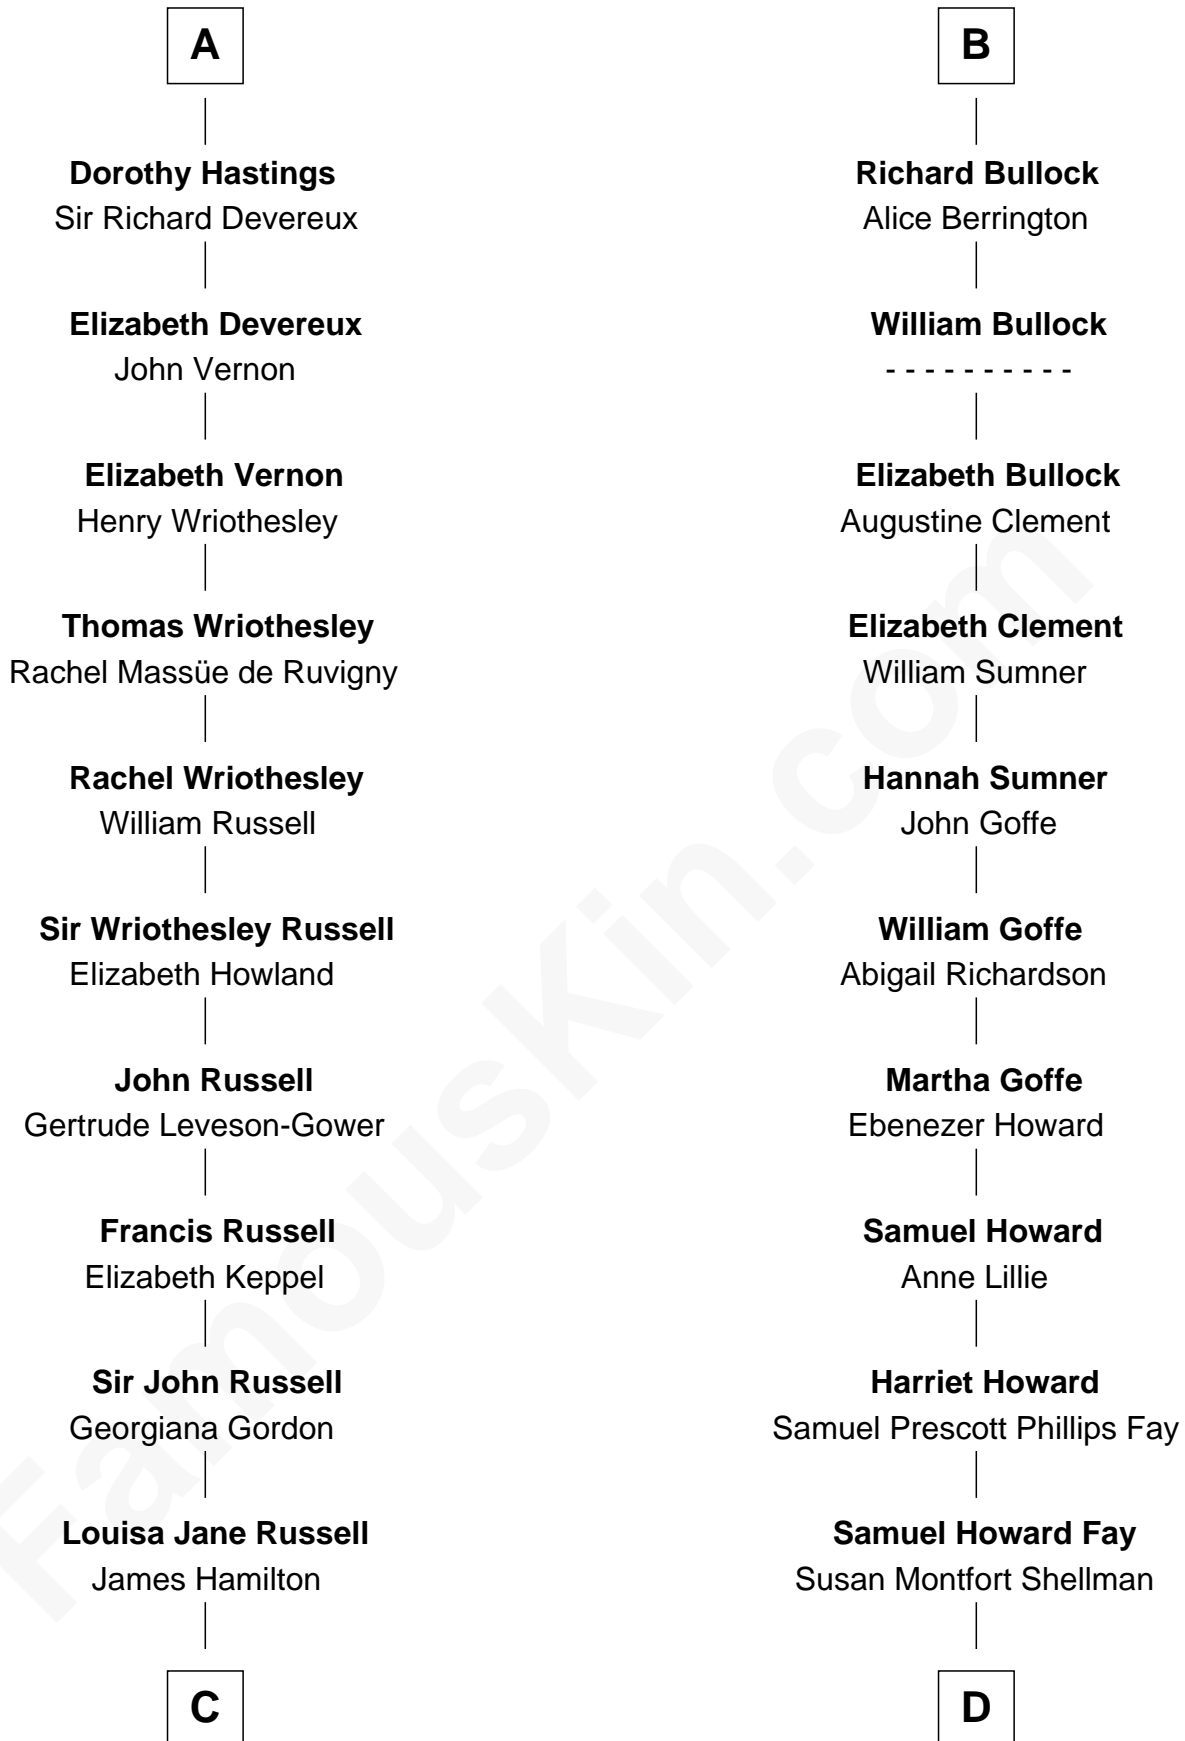

# FamousKin.com Relationship Chart of

**Sarah Ferguson**

*Duchess of York*

21st cousin of

**George W. Bush**

*43rd U.S. President*

**William de Montagu**  
Katherine de Grandison

**Philippa de Montagu**  
Sir Roger de Mortimer

**Edmund Mortimer**  
Philippa Plantagenet

**Elizabeth Mortimer**  
Sir Henry Percy

**Sir Henry Percy**  
Eleanor Neville

**Anne Percy**  
Sir Thomas Hungerford

**Mary Hungerford**  
Sir Edward Hastings

**Sir George Hastings**  
Anne Stafford

**A**

**Sibyl de Montagu**  
Sir Edmund Fitzalan

**Philippe Fitzalan**  
Sir Richard Sergeaux

**Alice Sergeaux**  
Sir Richard de Vere

**Sir John de Vere**  
Elizabeth Howard

**Joan de Vere**  
Sir William Norreys

**Margaret Norreys**  
Gilbert Bullock

**Thomas Bullock**  
Alice Kingsmill

**B**

**C**

**Louisa Jane Hamilton**

William Henry Walter Montagu-Douglas-Scott

**Herbert Andrew Montagu-Douglas-Scott**

Marie Josephine Edwards