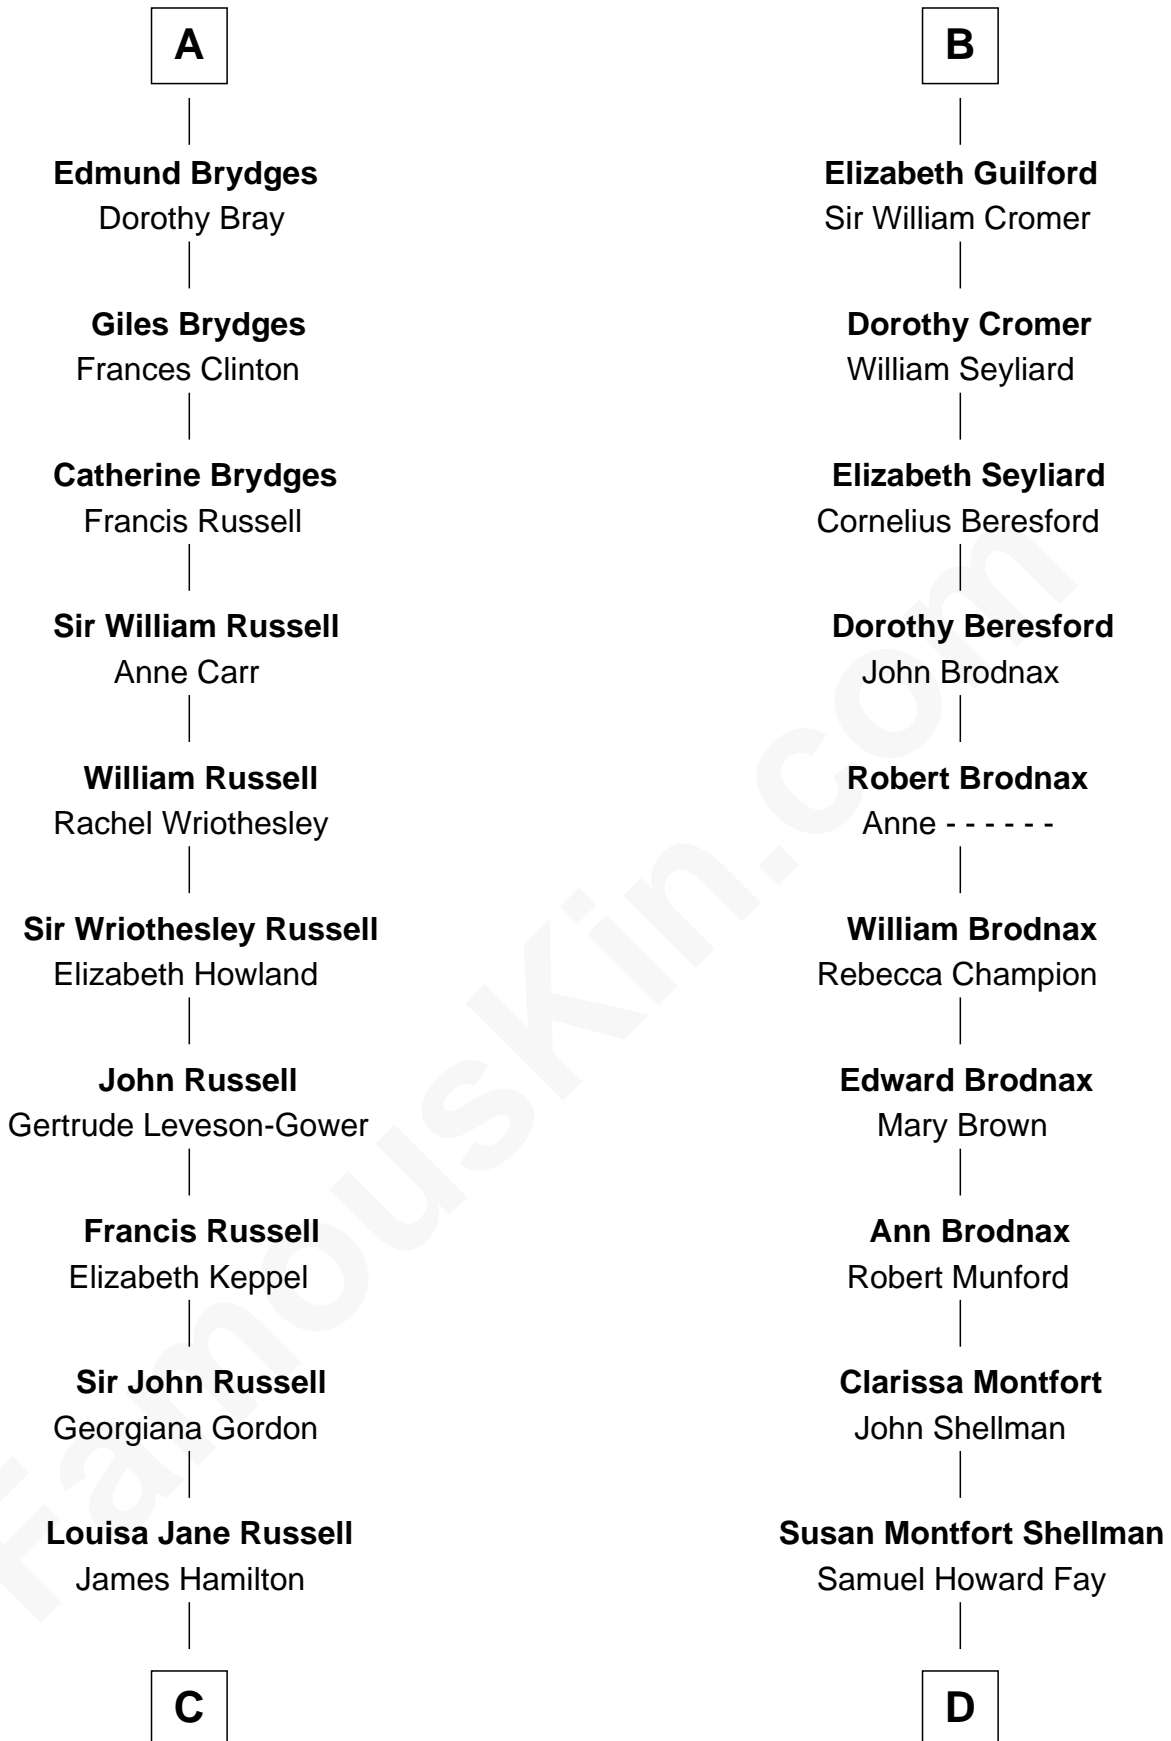

FamousKin.com Relationship Chart of

Sarah Ferguson

Duchess of York

21st cousin of

George W. Bush

43rd U.S. President

Sir Robert de Holland

Maude la Zouche

C

Louisa Jane Hamilton

William Henry Walter Montagu-Douglas-Scott

Herbert Andrew Montagu-Douglas-Scott

Marie Josephine Edwards

Marian Louisa Montagu-Douglas-Scott

Andrew Henry Ferguson

Ronald Ivor Ferguson