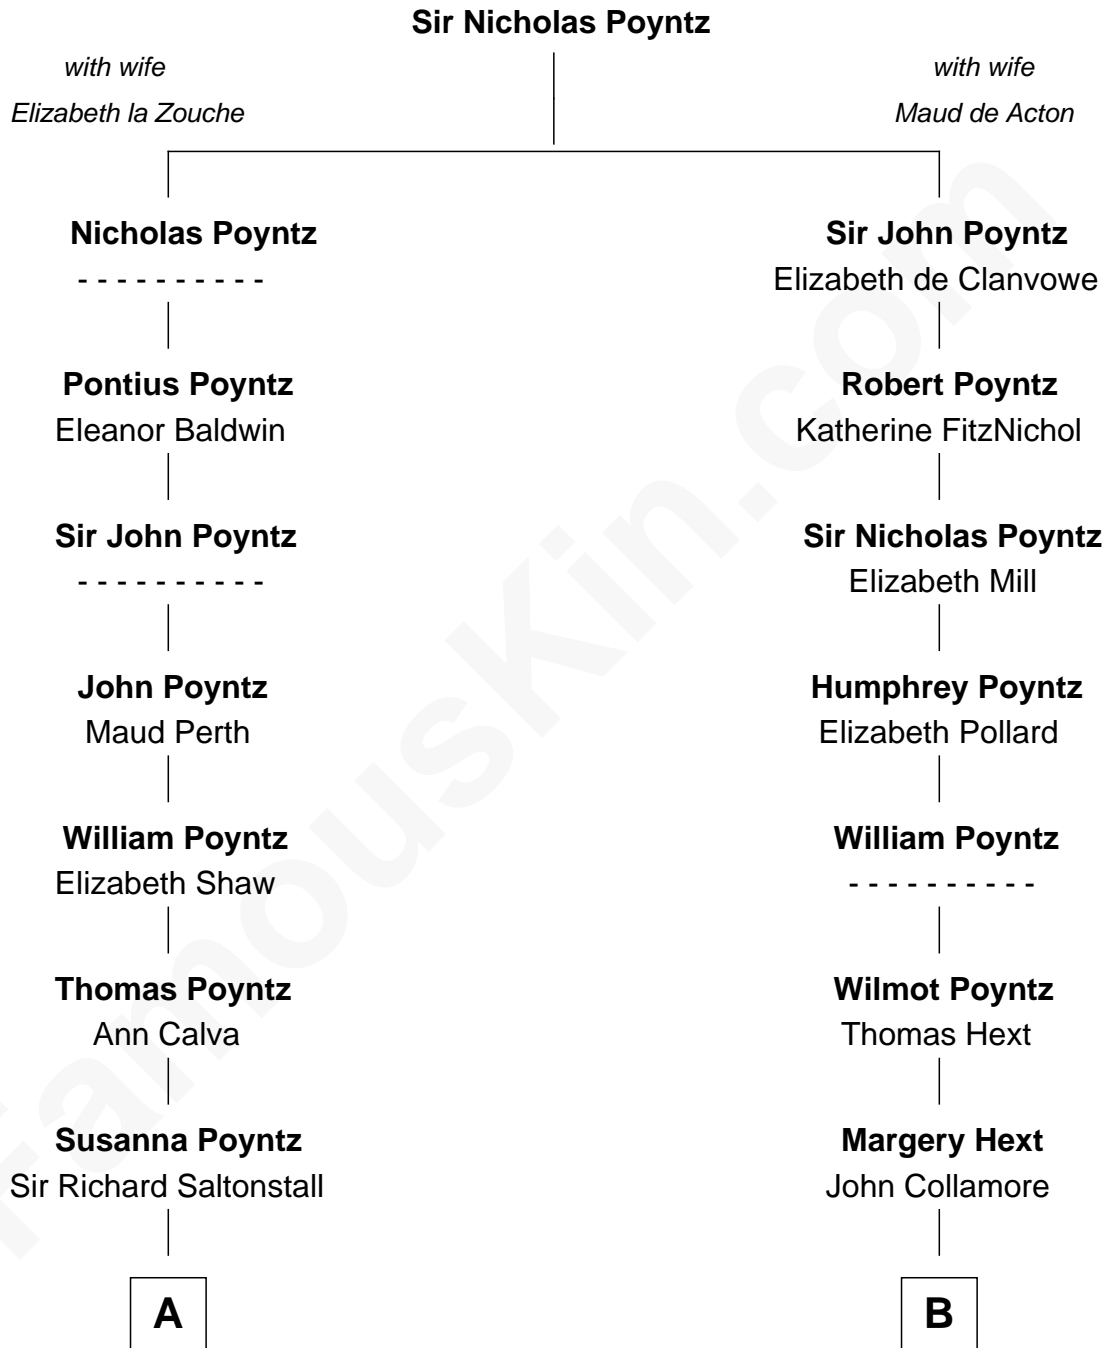

FamousKin.com
Relationship Chart of
Sarah Ferguson
Duchess of York

19th cousin 2 times removed of
Vincent Price
Movie Actor

C

Louisa Jane Hamilton

William Henry Walter Montagu-Douglas-Scott

Herbert Andrew Montagu-Douglas-Scott

Marie Josephine Edwards

Marian Louisa Montagu-Douglas-Scott

Andrew Henry Ferguson

Ronald Ivor Ferguson

Susan Mary Wright

Sarah Ferguson

Duchess of York

D