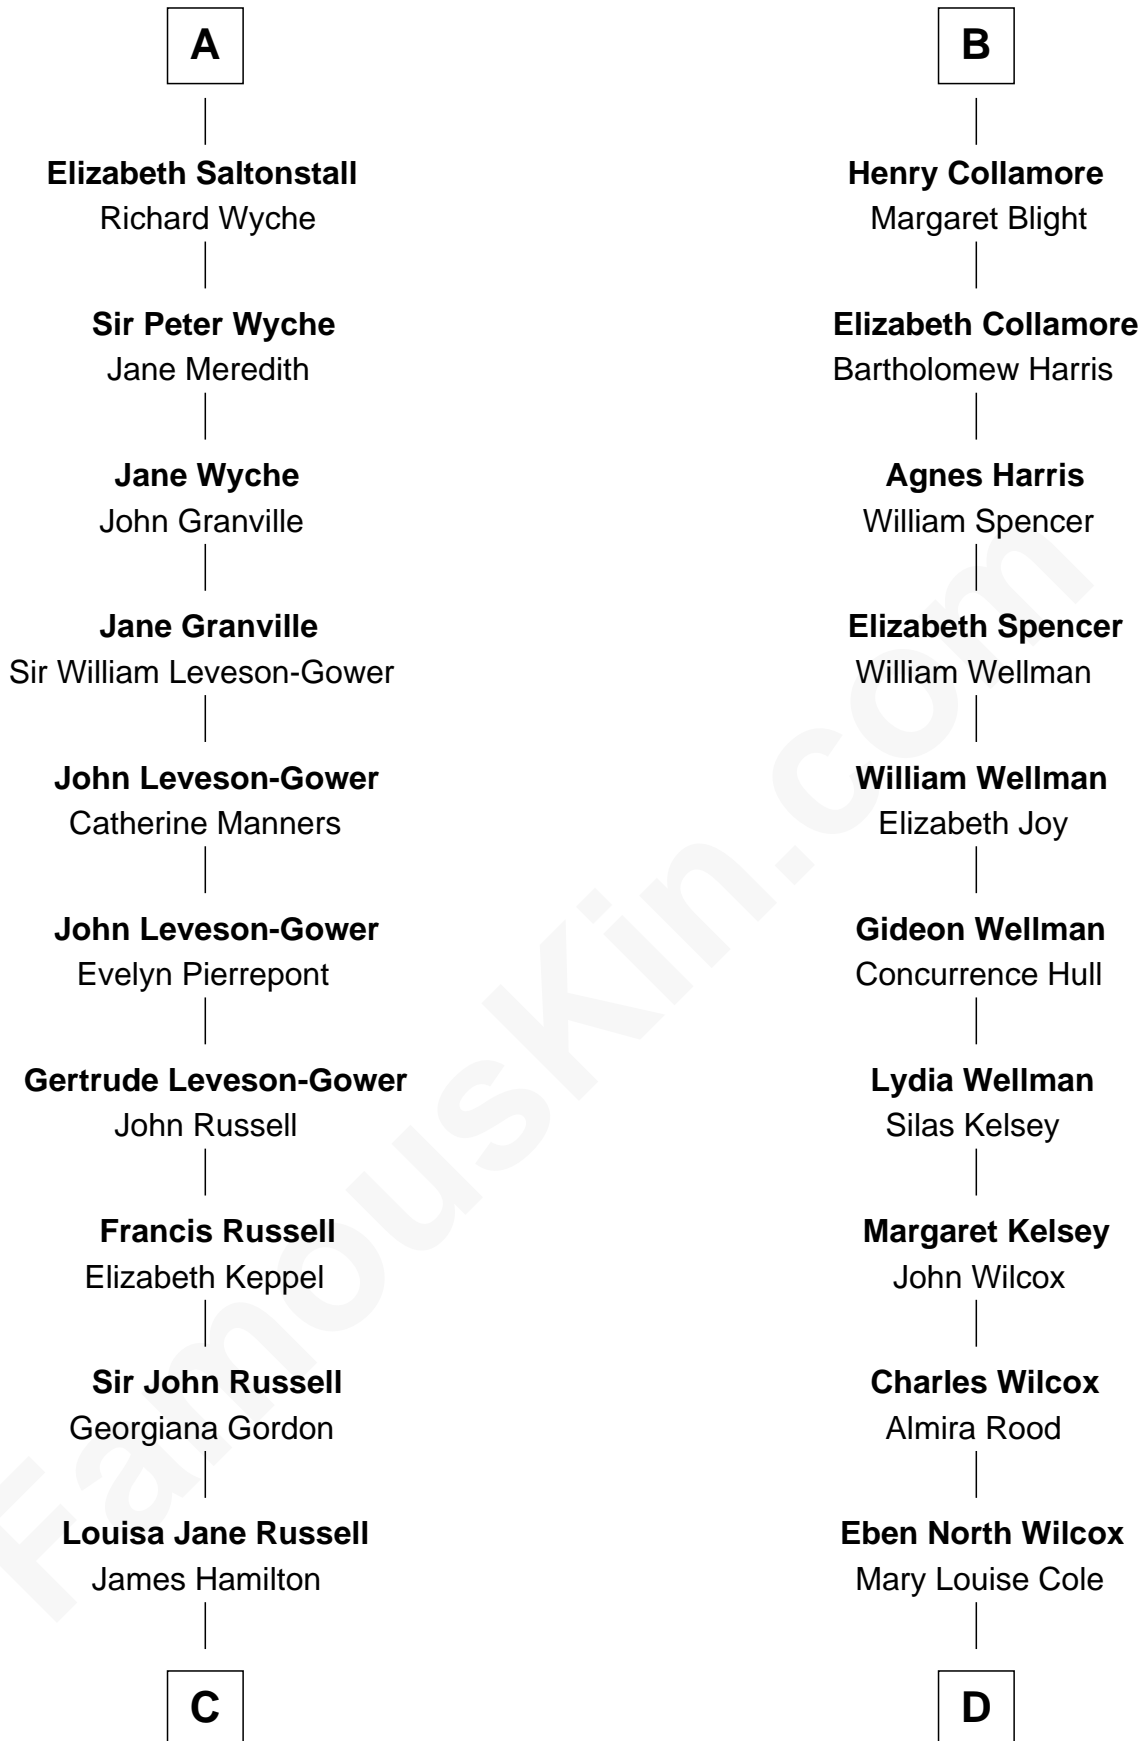

FamousKin.com
Relationship Chart of
Sarah Ferguson
Duchess of York

19th cousin 2 times removed of
Vincent Price
Movie Actor

C

Louisa Jane Hamilton

William Henry Walter Montagu-Douglas-Scott

Herbert Andrew Montagu-Douglas-Scott

Marie Josephine Edwards

Marian Louisa Montagu-Douglas-Scott

Andrew Henry Ferguson

Ronald Ivor Ferguson

Susan Mary Wright

Sarah Ferguson

Duchess of York

D