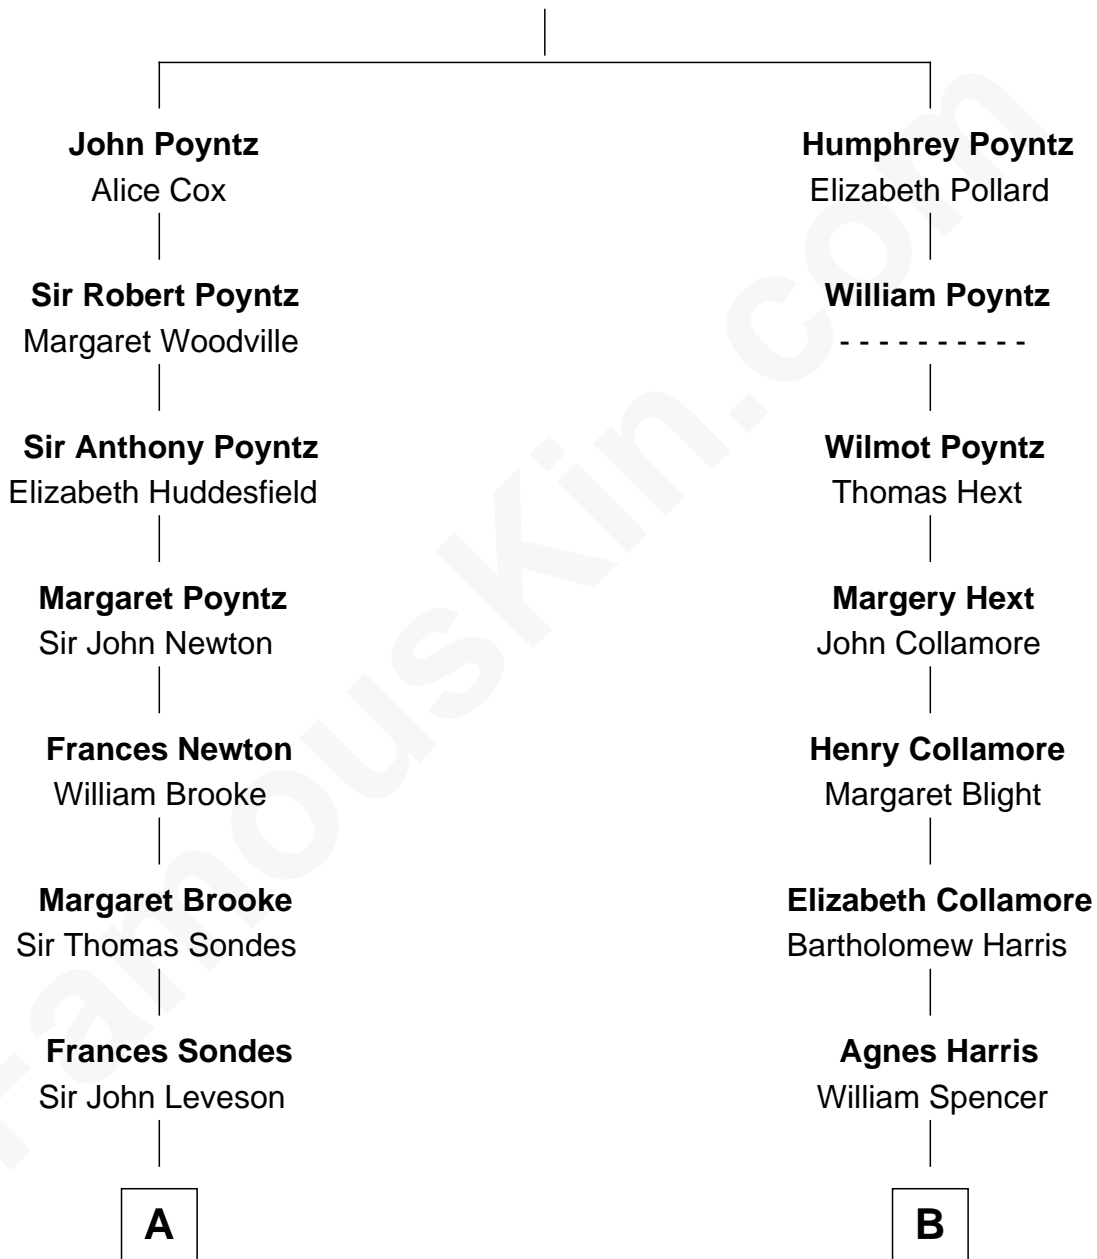

FamousKin.com Relationship Chart of

Sarah Ferguson

Duchess of York

16th cousin 3 times removed of

Vincent Price

Movie Actor

Sir Nicholas Poyntz

Elizabeth Mill