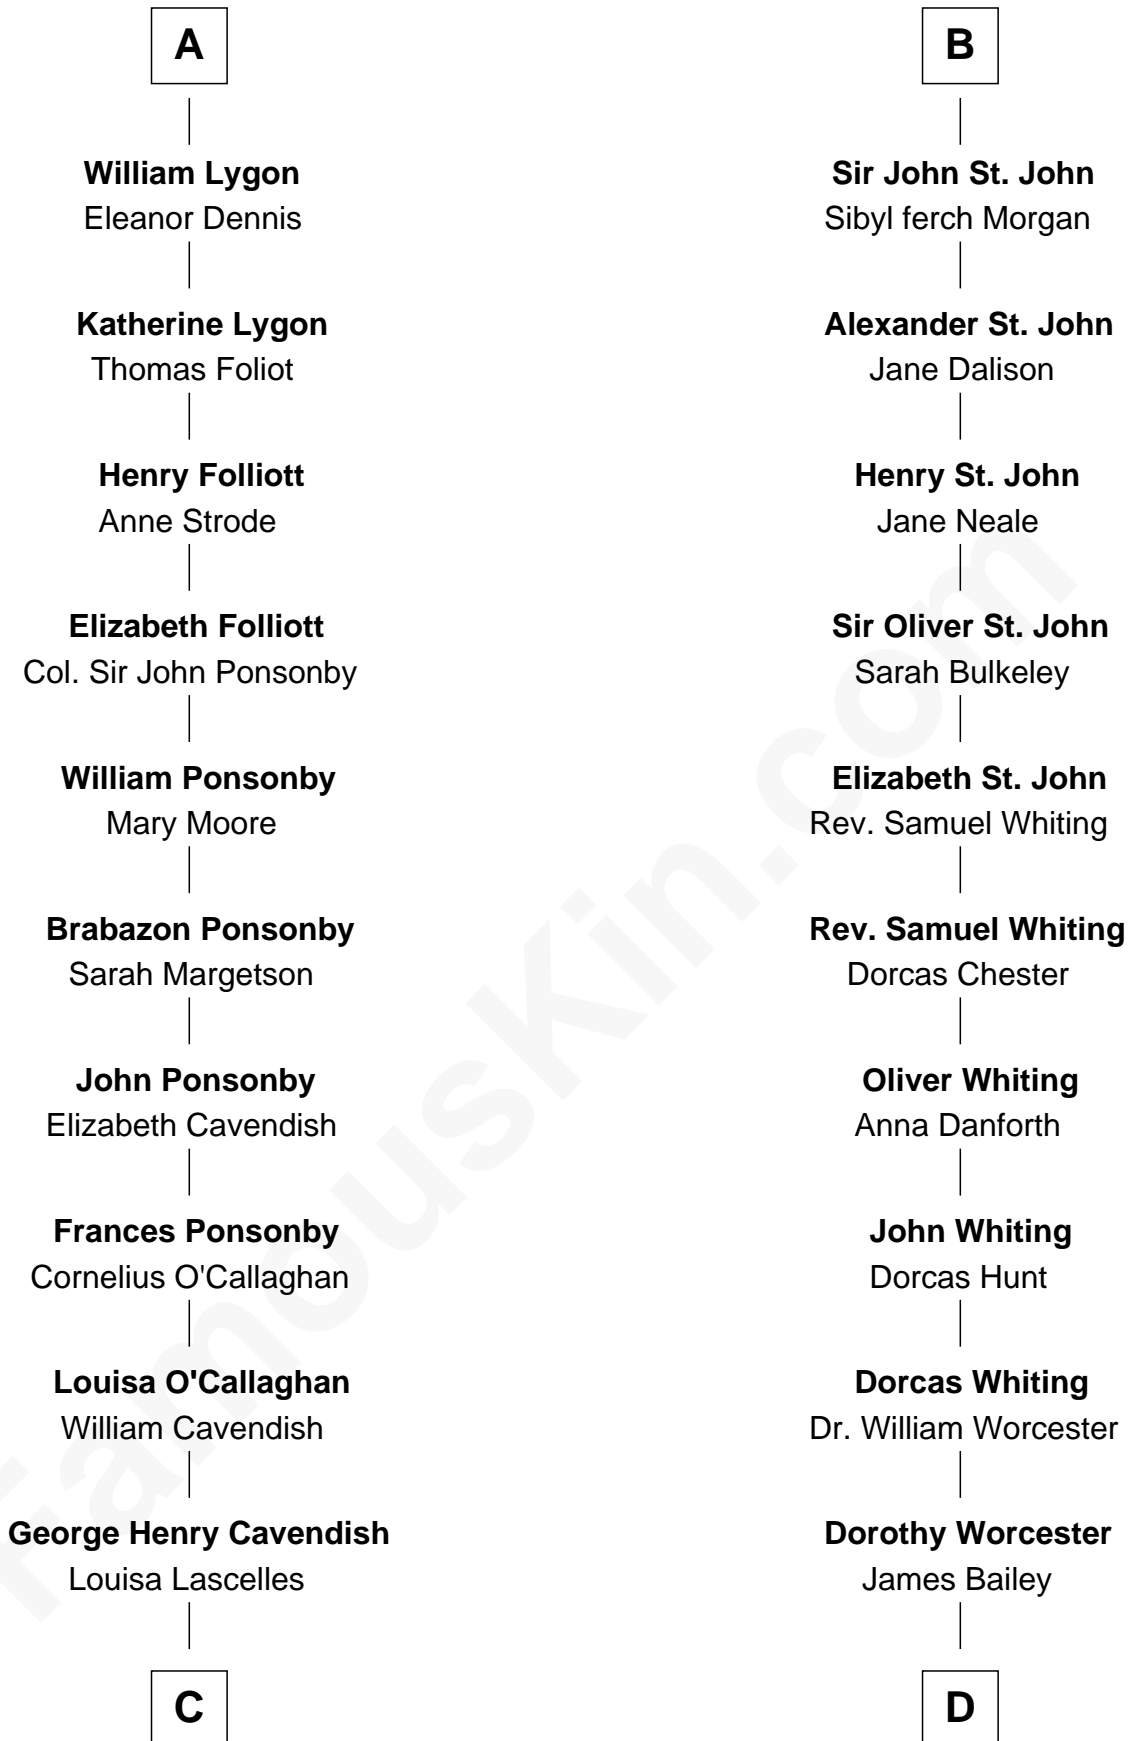

FamousKin.com Relationship Chart of

Sarah Ferguson

Duchess of York

21st cousin of

Bette Davis

Movie Actress

Sir Walter de Beauchamp

Alice de Tony

C

Susan Henrietta Cavendish

Henry Robert Brand

Margaret Brand

Algernon Francis Holford Ferguson

Andrew Henry Ferguson

Marian Louisa Montagu-Douglas-Scott

Ronald Ivor Ferguson