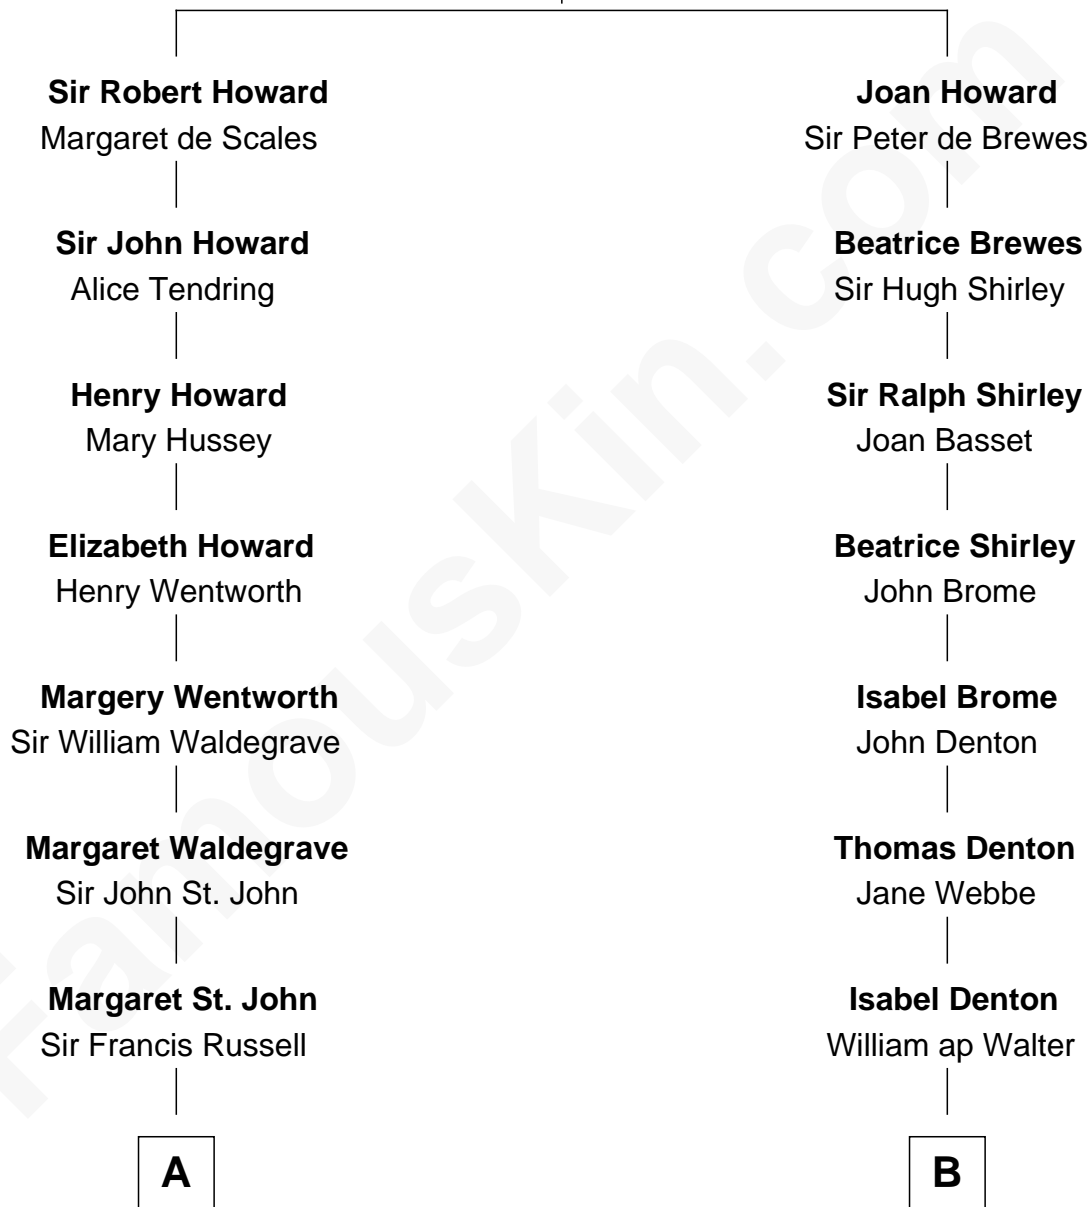

FamousKin.com Relationship Chart of

Sarah Ferguson

Duchess of York

20th cousin of

Bette Davis

Movie Actress

Sir John Howard

Alice de Bois

C

D

Herbert Andrew Montagu-Douglas-Scott

Marie Josephine Edwards

Harriet Jane Bailey

Charles Otis Thompson

Marian Louisa Montagu-Douglas-Scott

Andrew Henry Ferguson

Harriet Eugenia Thompson

William Aaron Favor

Ronald Ivor Ferguson

Susan Mary Wright

Ruth Augusta Favor

Harlow Morrell Davis

Sarah Ferguson

Duchess of York