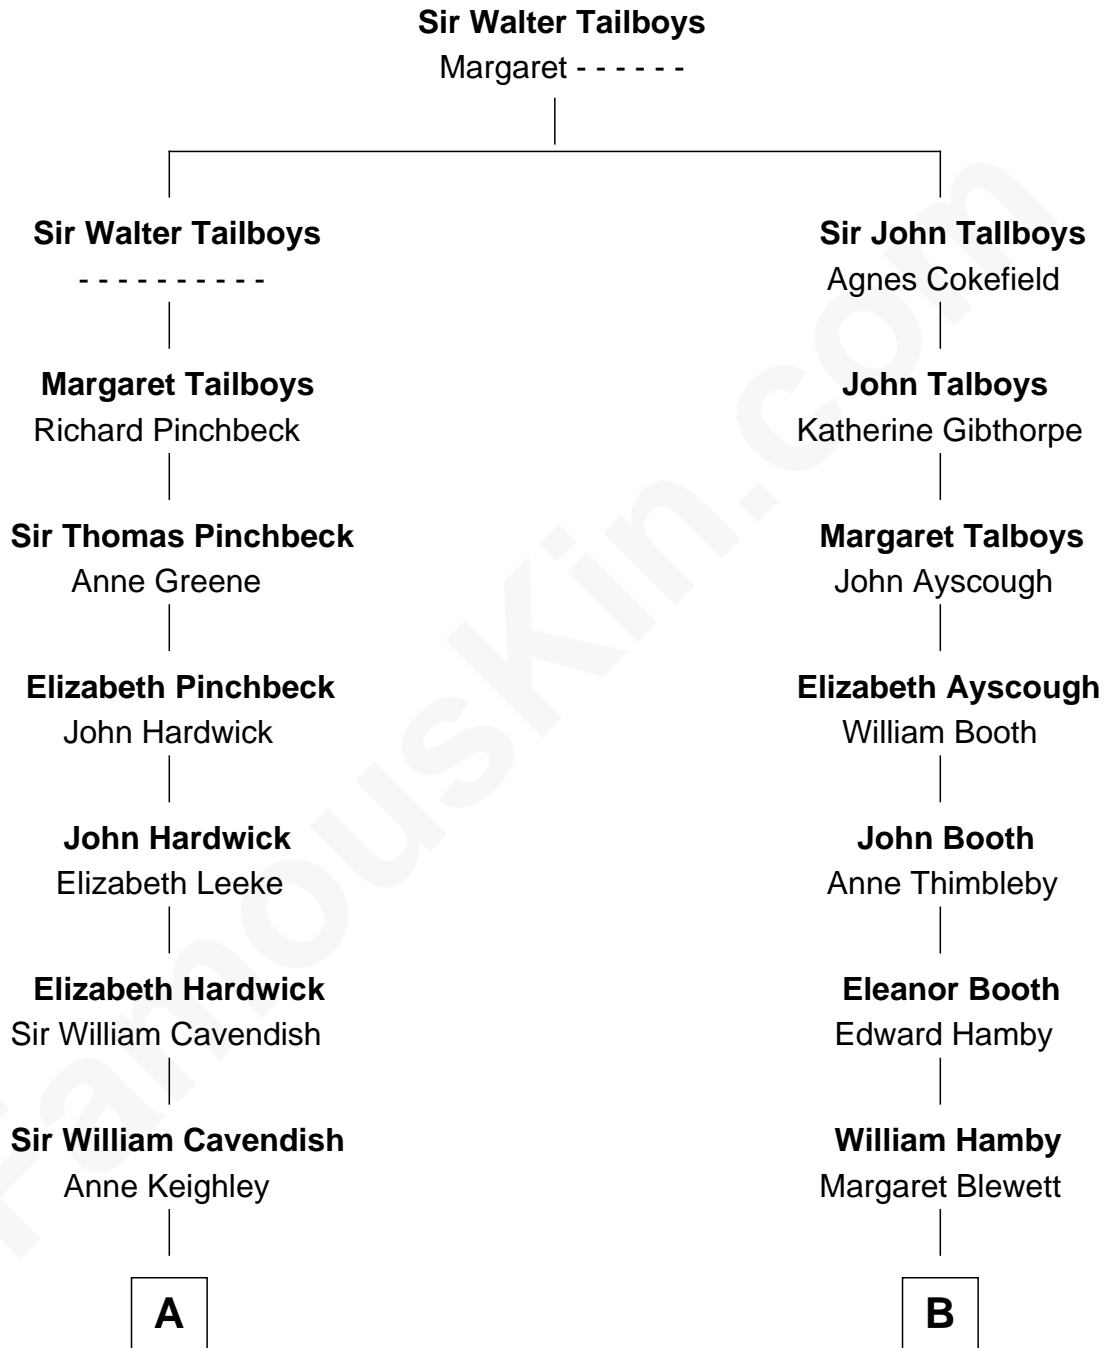

FamousKin.com
Relationship Chart of
Sarah Ferguson
Duchess of York

15th cousin 5 times removed of
Lucretia (Rudolph) Garfield
First Lady of President James Garfield

C

—
Margaret Brand

Algernon Francis Holford Ferguson

—
Andrew Henry Ferguson

Marian Louisa Montagu-Douglas-Scott

—
Ronald Ivor Ferguson

Susan Mary Wright

—
Sarah Ferguson

Duchess of York

FamousKin.com