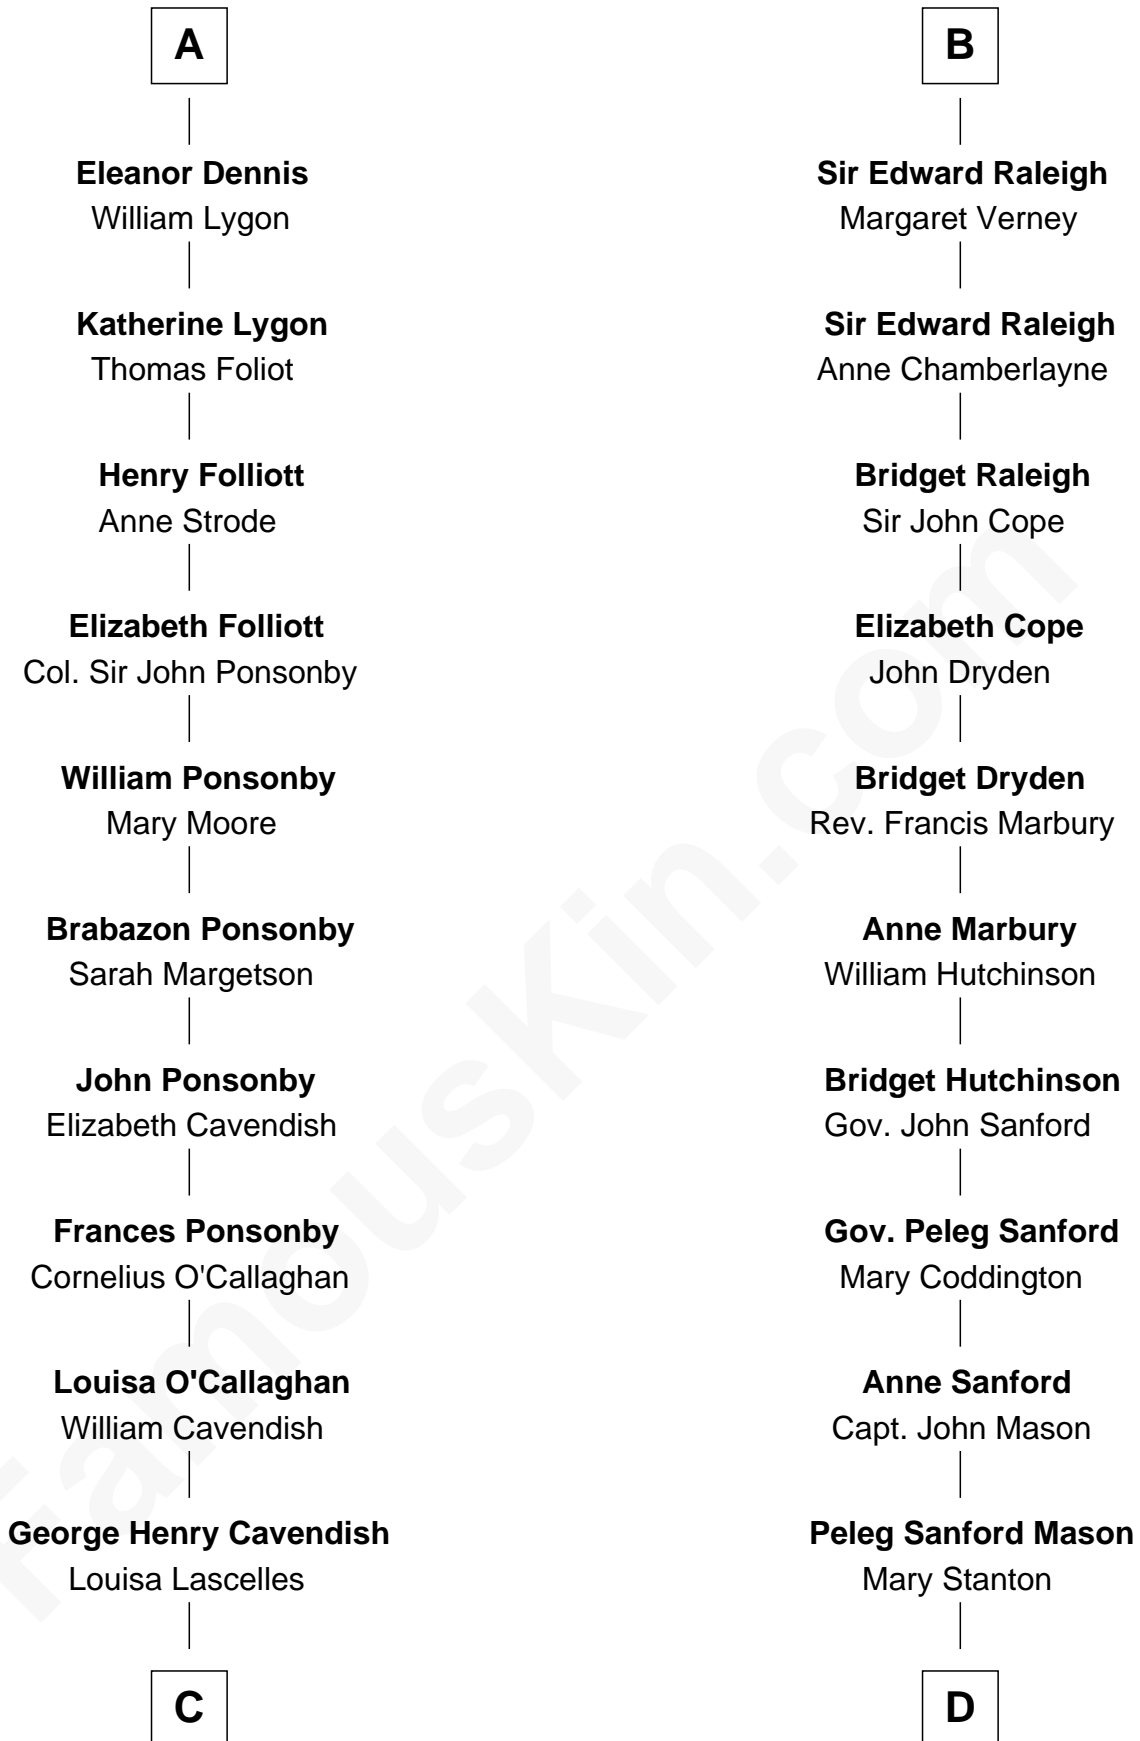

**FamousKin.com**  
**Relationship Chart of**  
**Sarah Ferguson**  
*Duchess of York*

19th cousin 2 times removed of  
**Lucretia (Rudolph) Garfield**  
*First Lady of President James Garfield*

**C**

**Susan Henrietta Cavendish**

Henry Robert Brand

**Margaret Brand**

Algernon Francis Holford Ferguson

**Andrew Henry Ferguson**

Marian Louisa Montagu-Douglas-Scott

**Ronald Ivor Ferguson**

Susan Mary Wright

**Sarah Ferguson**

*Duchess of York*

**D**

**Elijah Mason**

Lucretia Greene

**Arabella Greene Mason**

Zebulon Rudolph

**Lucretia (Rudolph) Garfield**

*First Lady of James Garfield*