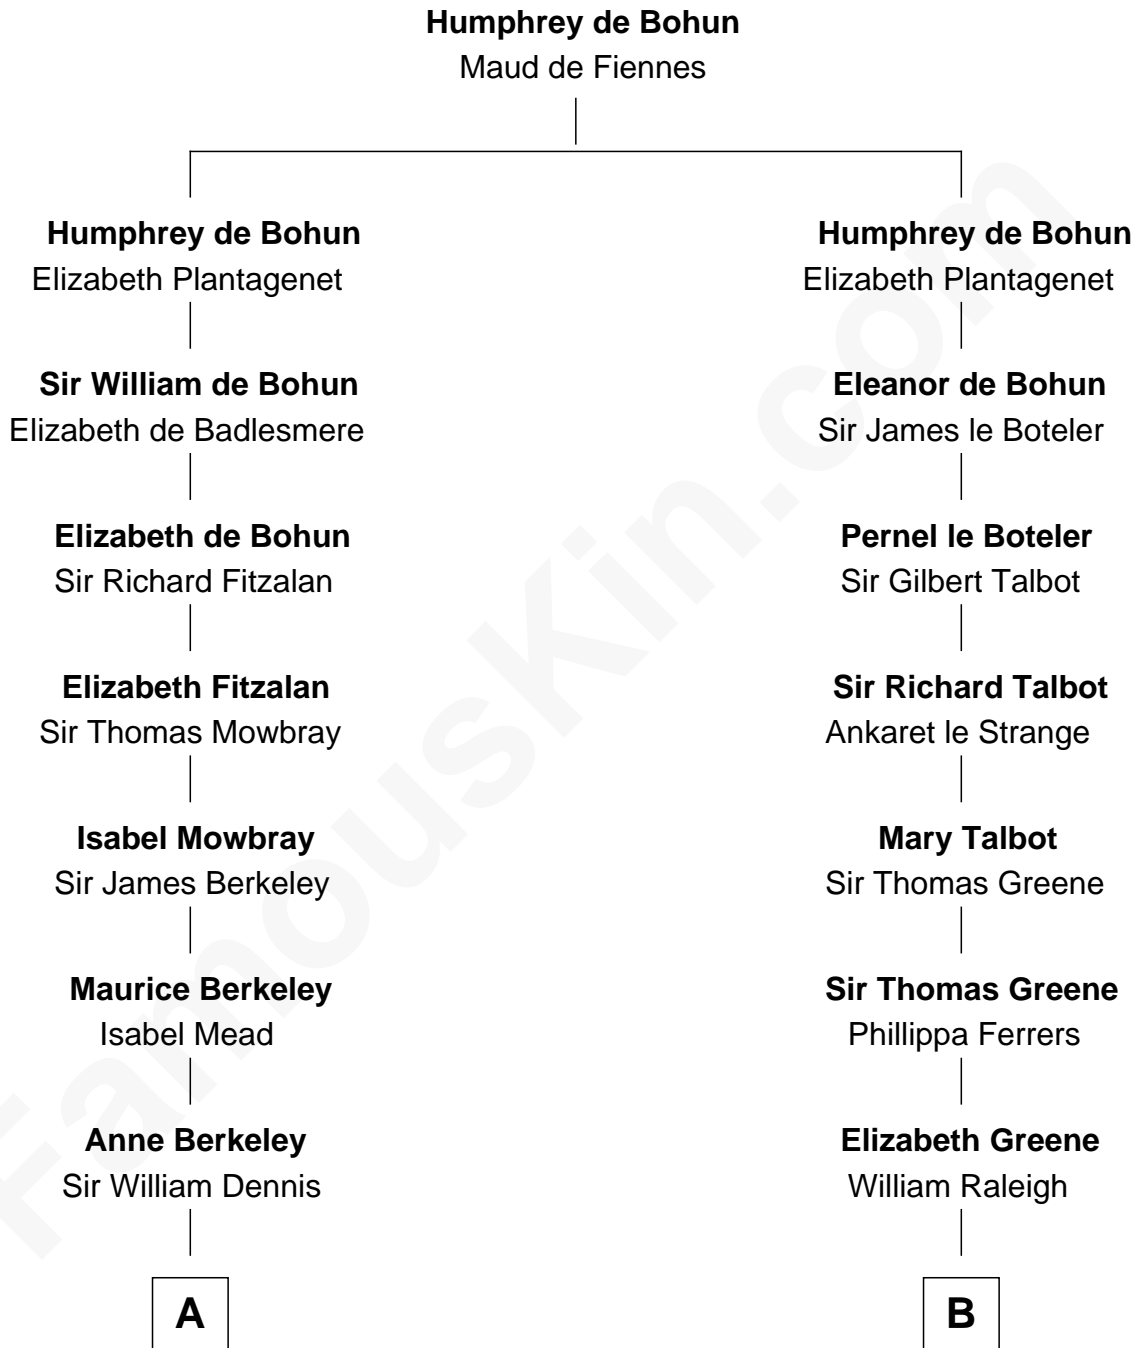

**FamousKin.com**  
**Relationship Chart of**  
**Sarah Ferguson**  
*Duchess of York*

19th cousin 2 times removed of  
**Lucretia (Rudolph) Garfield**  
*First Lady of President James Garfield*

**C**

**Susan Henrietta Cavendish**

Henry Robert Brand

**Margaret Brand**

Algernon Francis Holford Ferguson

**Andrew Henry Ferguson**

Marian Louisa Montagu-Douglas-Scott

**Ronald Ivor Ferguson**

Susan Mary Wright

**Sarah Ferguson**

*Duchess of York*

**D**

**Elijah Mason**

Lucretia Greene

**Arabella Greene Mason**

Zebulon Rudolph

**Lucretia (Rudolph) Garfield**

*First Lady of James Garfield*