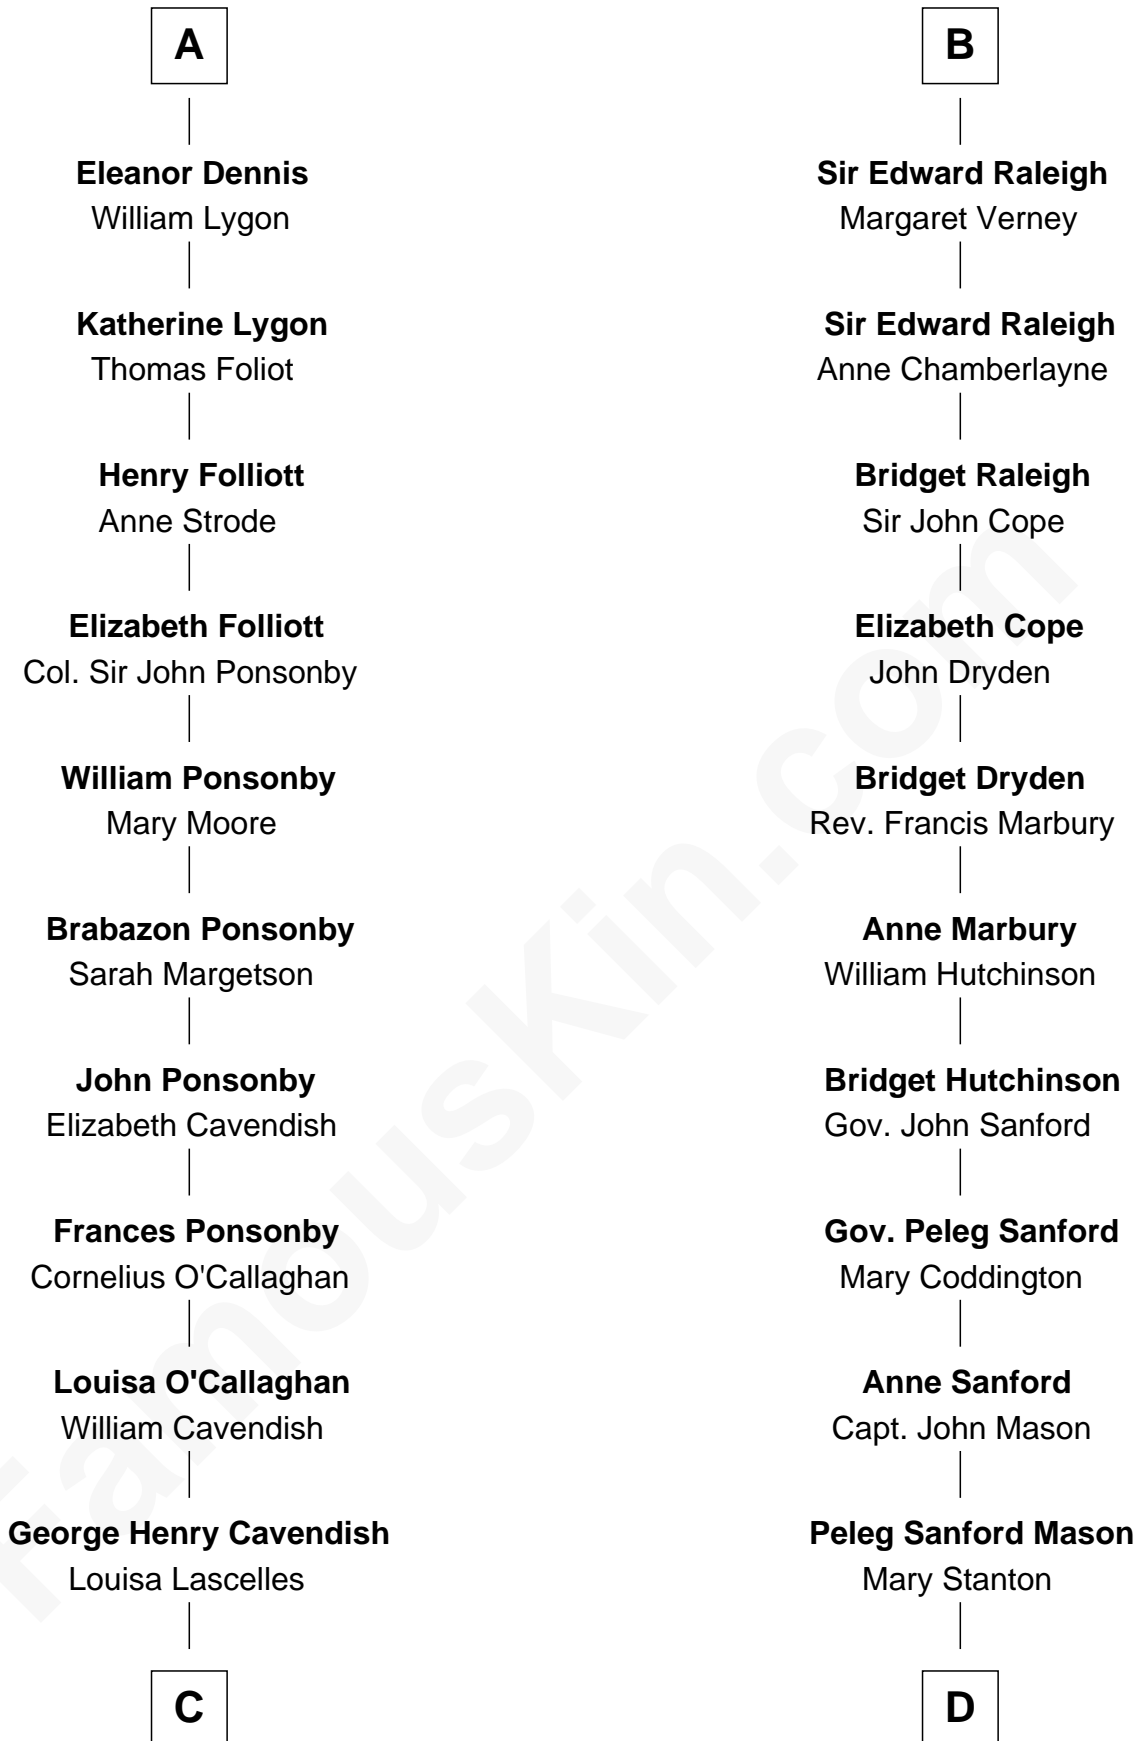

FamousKin.com

Relationship Chart of

Sarah Ferguson

Duchess of York

19th cousin 2 times removed of

Lucretia (Rudolph) Garfield
First Lady of President James Garfield

C

Susan Henrietta Cavendish

Henry Robert Brand

Margaret Brand

Algernon Francis Holford Ferguson

Andrew Henry Ferguson

Marian Louisa Montagu-Douglas-Scott

Ronald Ivor Ferguson

Susan Mary Wright

Sarah Ferguson

Duchess of York

D

Elijah Mason

Lucretia Greene

Arabella Greene Mason

Zebulon Rudolph

Lucretia (Rudolph) Garfield

First Lady of James Garfield