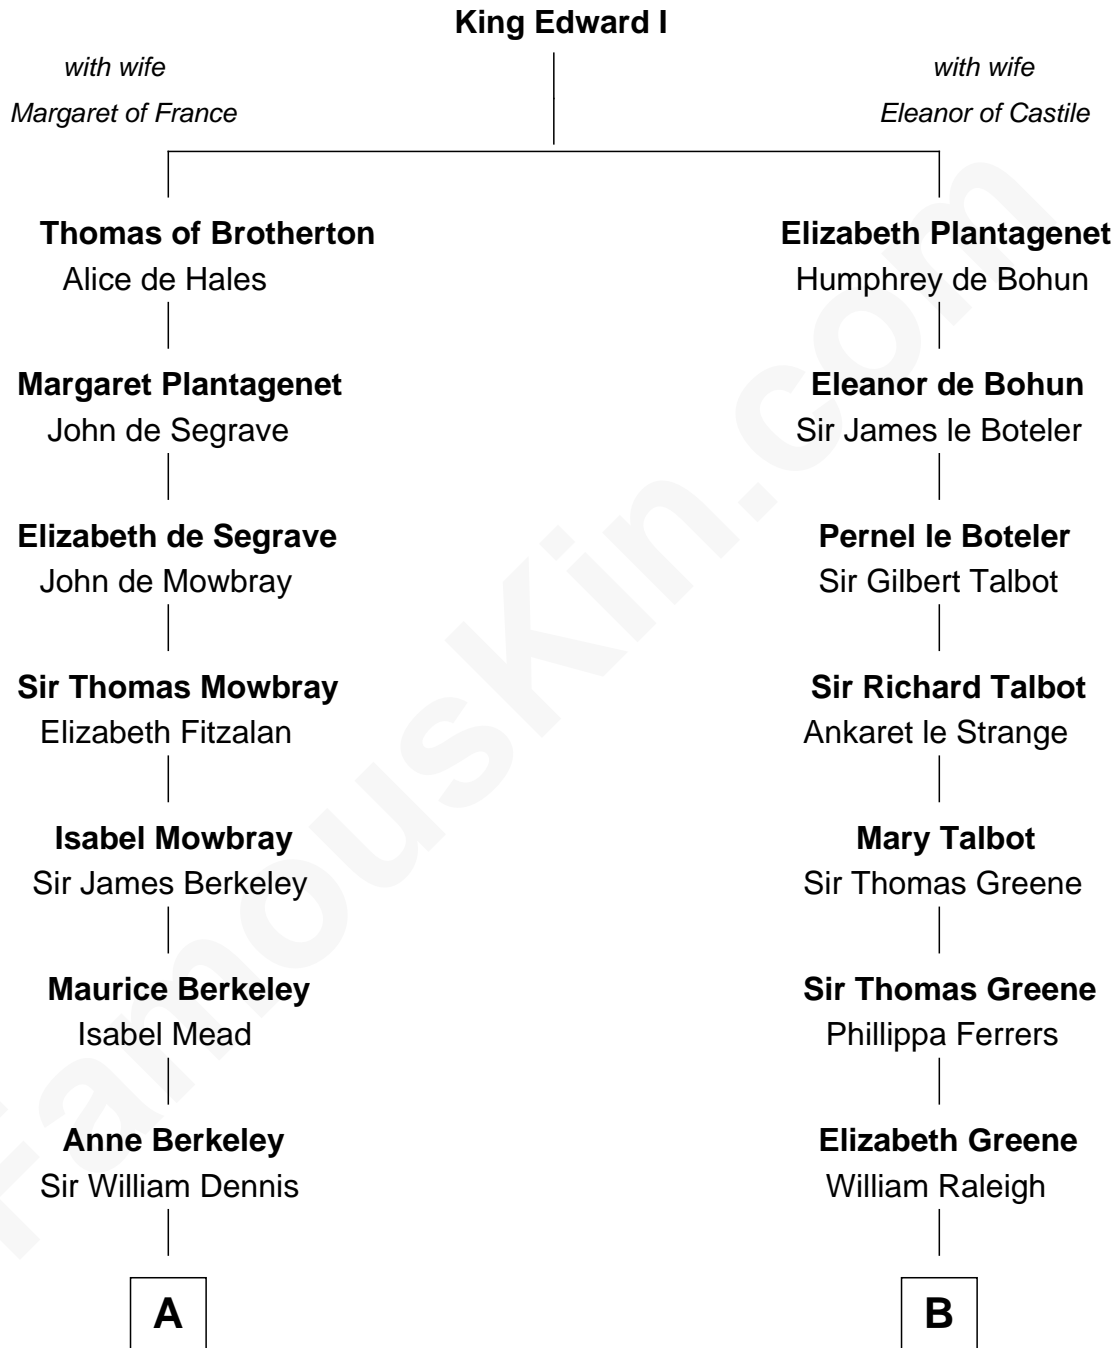

FamousKin.com

Relationship Chart of

Sarah Ferguson

Duchess of York

19th cousin 2 times removed of

Lucretia (Rudolph) Garfield
First Lady of President James Garfield

C

Susan Henrietta Cavendish

Henry Robert Brand

Margaret Brand

Algernon Francis Holford Ferguson

Andrew Henry Ferguson

Marian Louisa Montagu-Douglas-Scott

Ronald Ivor Ferguson

Susan Mary Wright

Sarah Ferguson