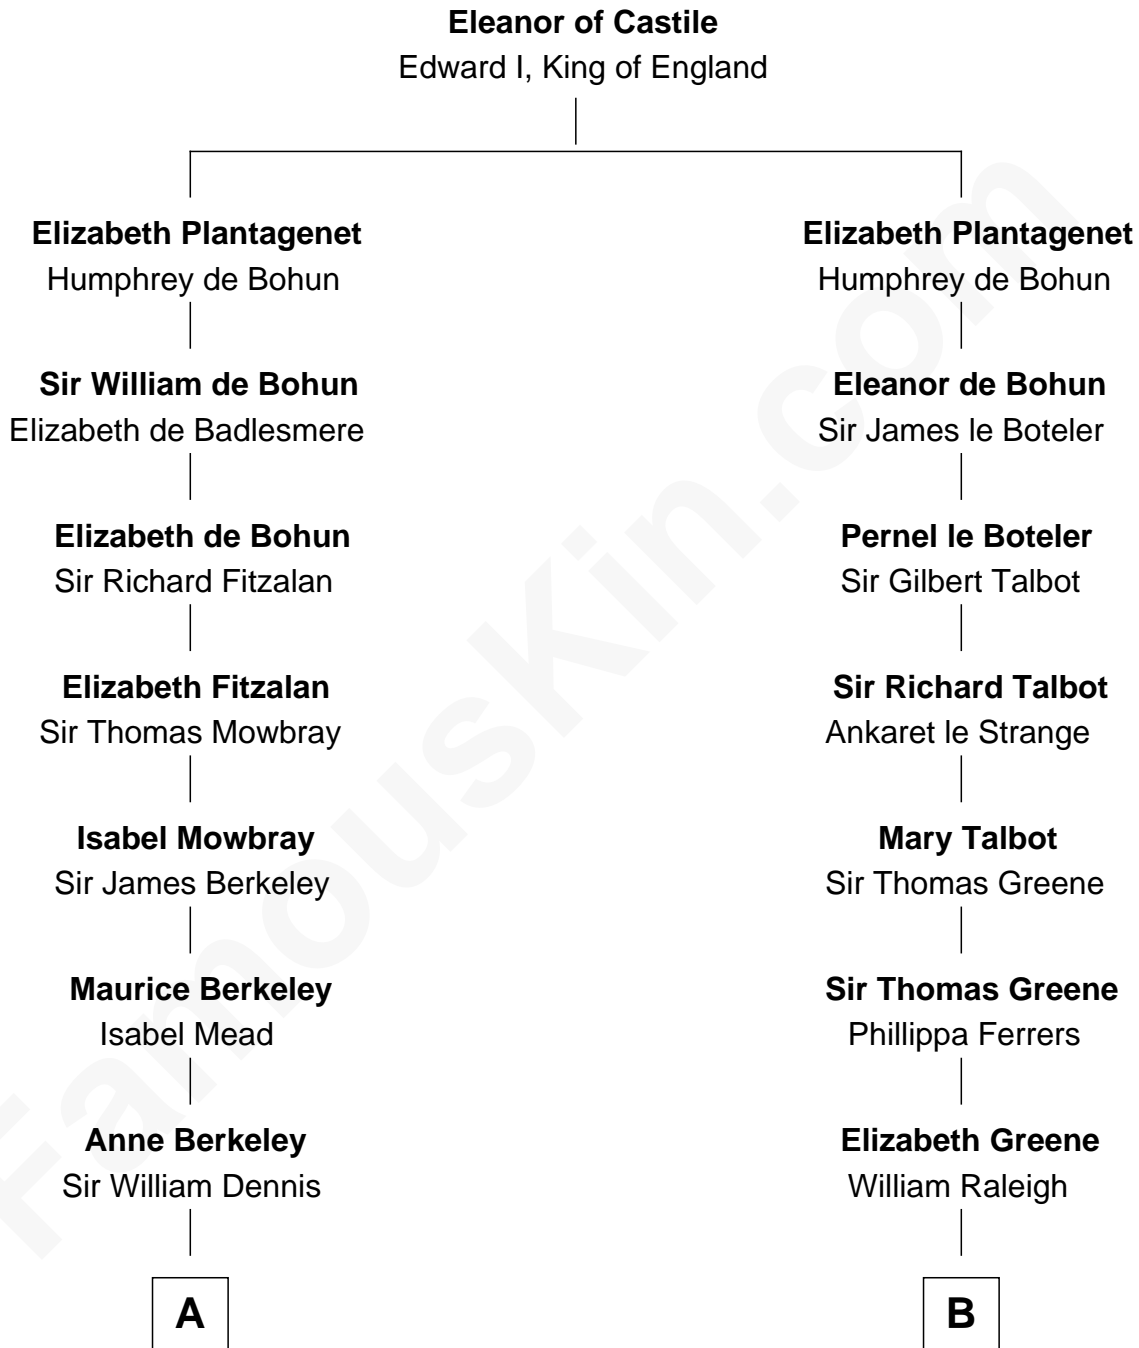

**FamousKin.com**  
**Relationship Chart of**  
**Sarah Ferguson**  
*Duchess of York*

19th cousin 2 times removed of  
**Lucretia (Rudolph) Garfield**  
*First Lady of President James Garfield*

**C**

**Susan Henrietta Cavendish**

Henry Robert Brand

**Margaret Brand**

Algernon Francis Holford Ferguson

**Andrew Henry Ferguson**

Marian Louisa Montagu-Douglas-Scott

**Ronald Ivor Ferguson**

Susan Mary Wright

**Sarah Ferguson**

*Duchess of York*

**D**

**Elijah Mason**

Lucretia Greene

**Arabella Greene Mason**

Zebulon Rudolph

**Lucretia (Rudolph) Garfield**

*First Lady of James Garfield*