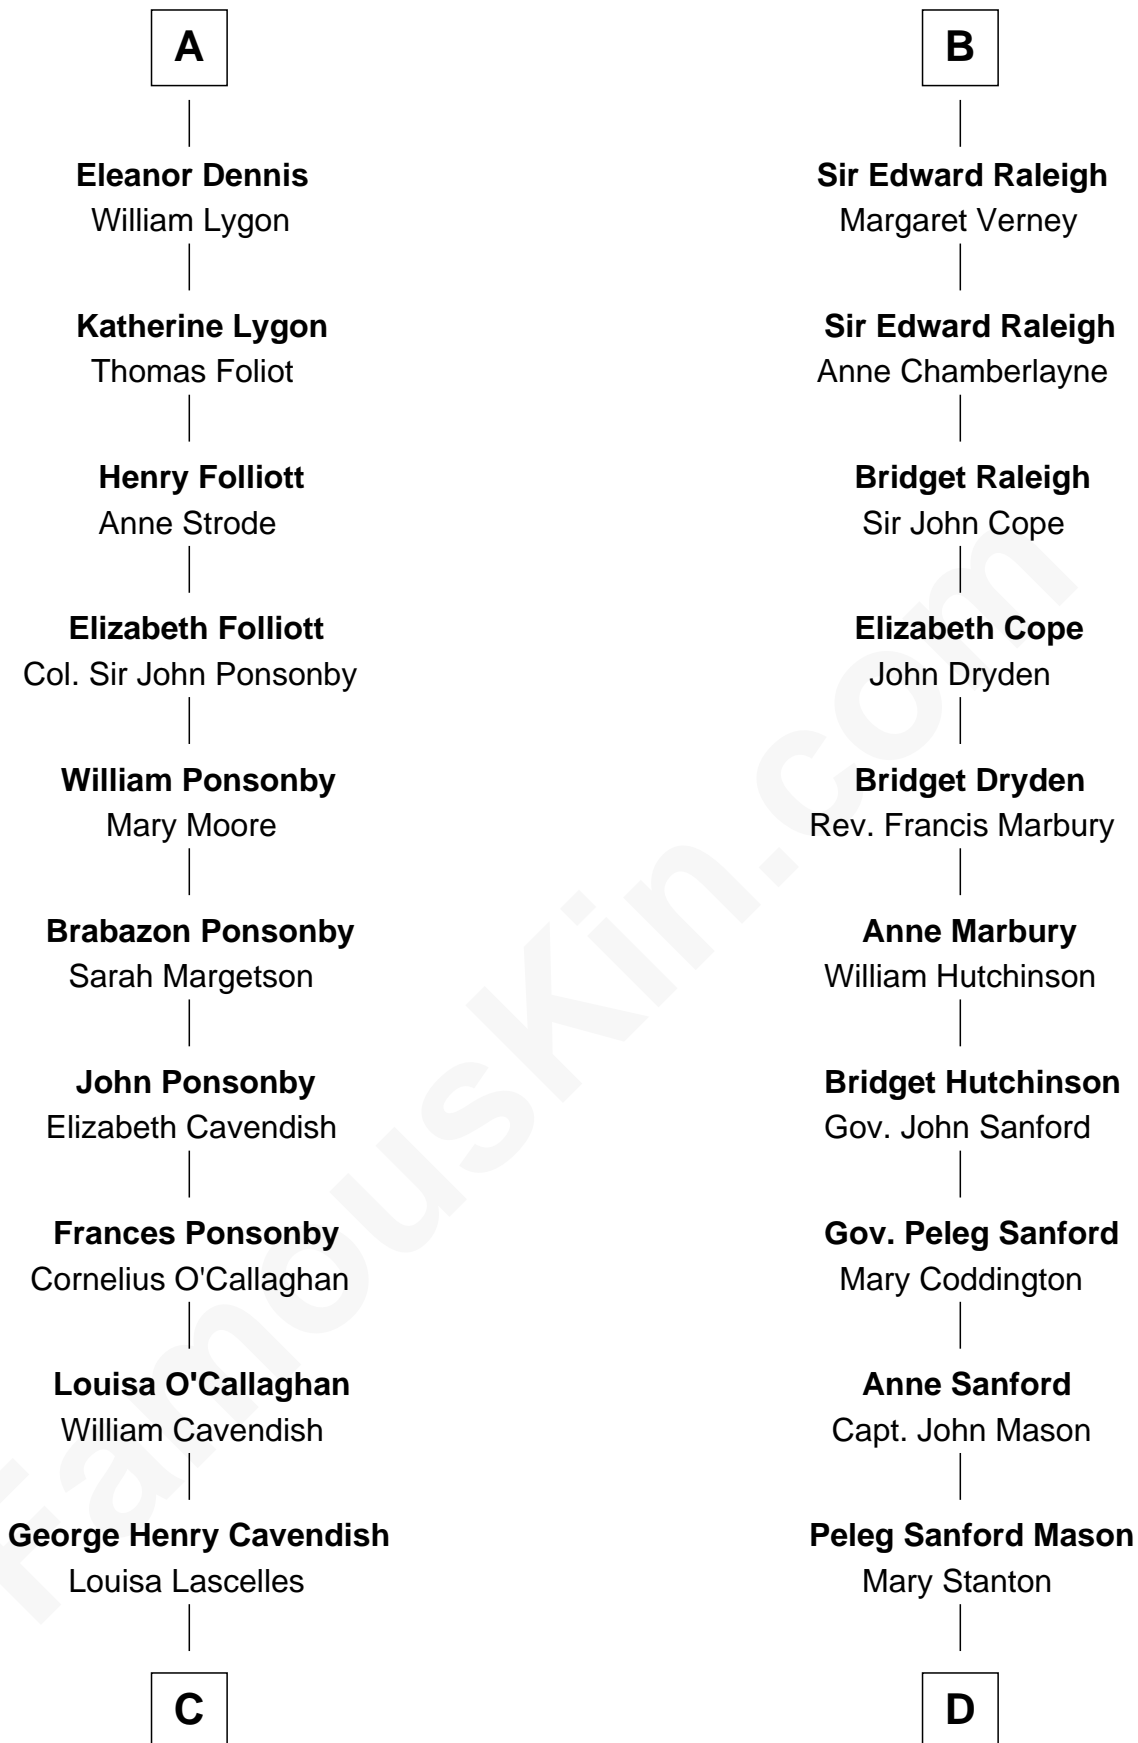

**FamousKin.com**  
**Relationship Chart of**  
**Sarah Ferguson**  
*Duchess of York*

19th cousin 2 times removed of  
**Lucretia (Rudolph) Garfield**  
*First Lady of President James Garfield*

**C**

**Susan Henrietta Cavendish**

Henry Robert Brand

**Margaret Brand**

Algernon Francis Holford Ferguson

**Andrew Henry Ferguson**

Marian Louisa Montagu-Douglas-Scott

**Ronald Ivor Ferguson**

Susan Mary Wright

**Sarah Ferguson**

*Duchess of York*

**D**

**Elijah Mason**

Lucretia Greene

**Arabella Greene Mason**

Zebulon Rudolph

**Lucretia (Rudolph) Garfield**

*First Lady of James Garfield*