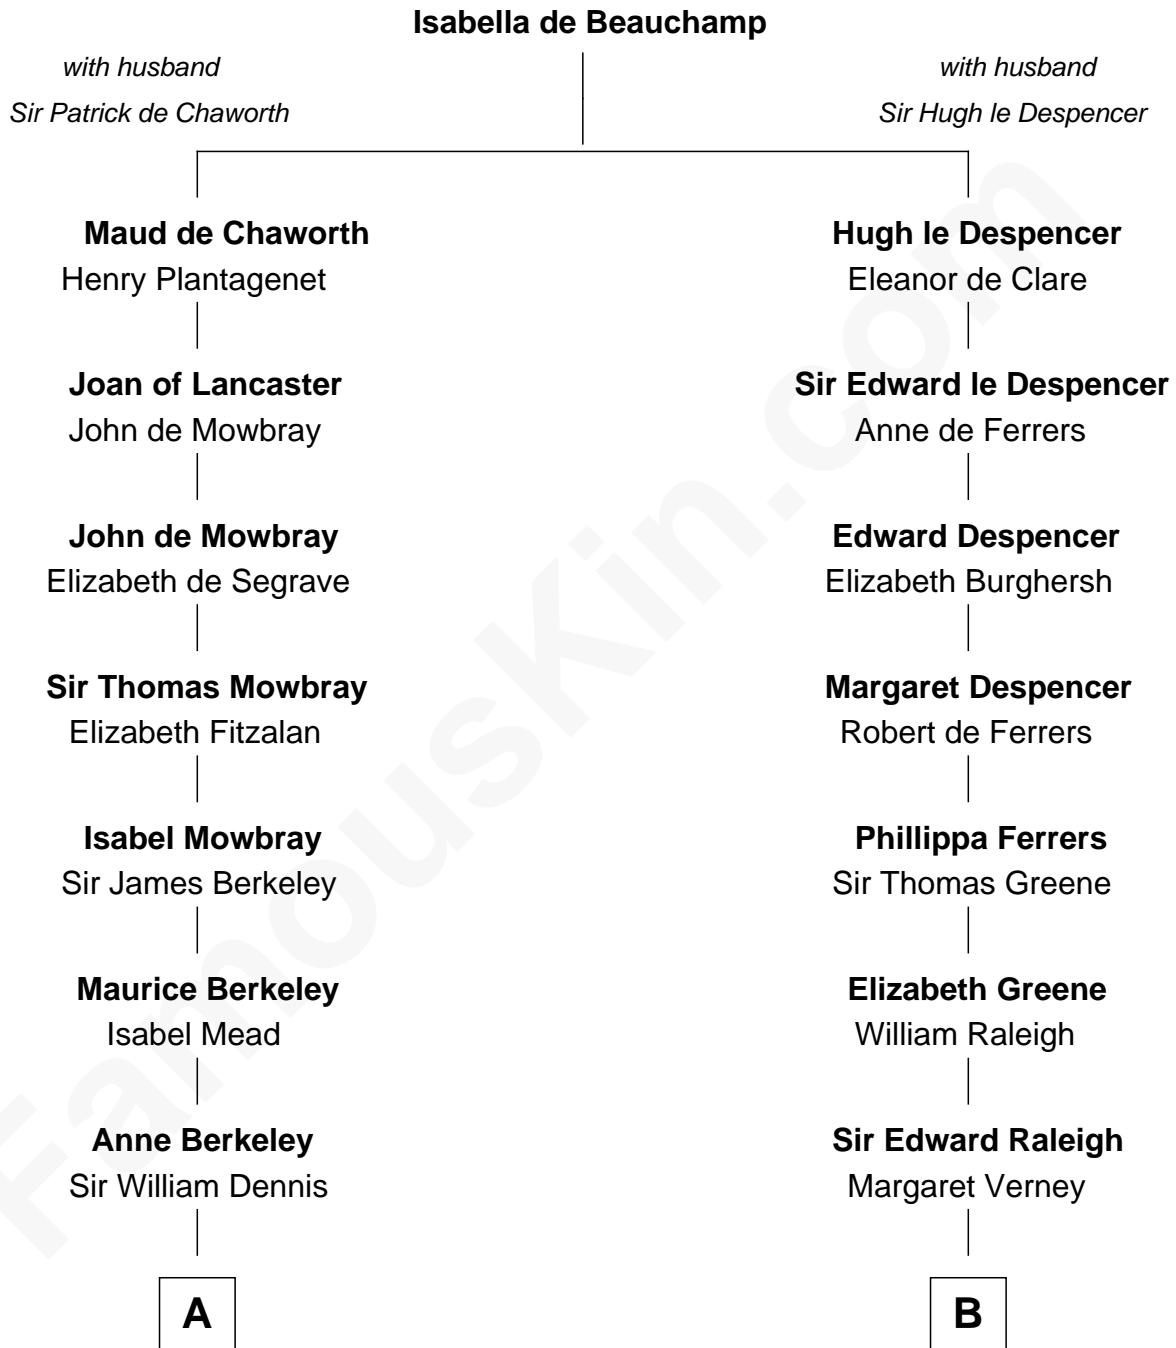

**FamousKin.com**  
**Relationship Chart of**  
**Sarah Ferguson**  
*Duchess of York*

**18th cousin 3 times removed of**  
**Lucretia (Rudolph) Garfield**  
*First Lady of President James Garfield*

**C**

**Susan Henrietta Cavendish**

Henry Robert Brand

**Margaret Brand**

Algernon Francis Holford Ferguson

**Andrew Henry Ferguson**

Marian Louisa Montagu-Douglas-Scott

**Ronald Ivor Ferguson**

Susan Mary Wright

**Sarah Ferguson**

*Duchess of York*

**D**

**Arabella Greene Mason**

Zebulon Rudolph

**Lucretia (Rudolph) Garfield**

*First Lady of James Garfield*

FamousKin.com