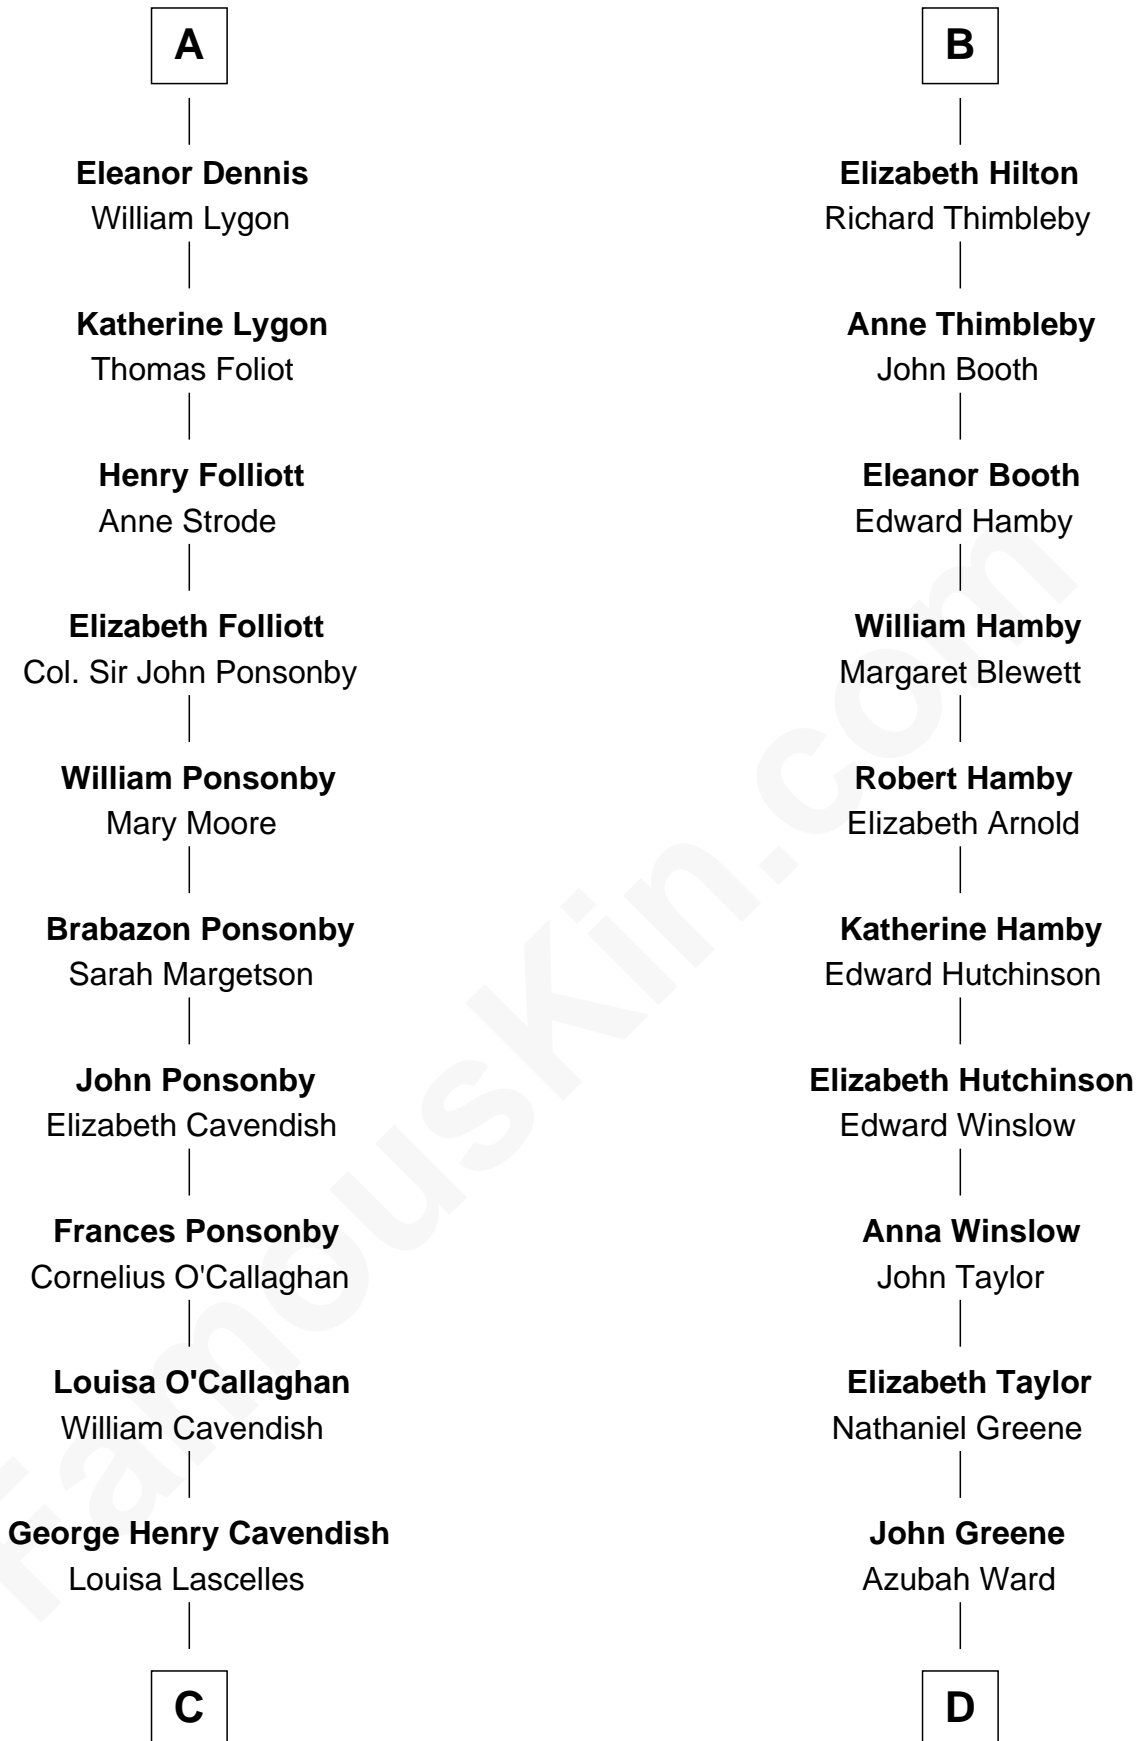

FamousKin.com Relationship Chart of

Sarah Ferguson

Duchess of York

19th cousin 2 times removed of

Lucretia (Rudolph) Garfield

First Lady of President James Garfield

Thomas de Clare
Juliana FitzMaurice

Margaret de Clare
Bartholomew de Badlesmere

Elizabeth de Badlesmere
Sir William de Bohun

Elizabeth de Bohun
Sir Richard Fitzalan

Elizabeth Fitzalan
Sir Thomas Mowbray

Isabel Mowbray
Sir James Berkeley

Maurice Berkeley
Isabel Mead

Anne Berkeley
Sir William Dennis

A

Margaret de Clare
Bartholomew de Badlesmere

Margery de Badlesmere
Sir William de Ros

Maud de Roos
John de Welles

Margery de Welles
Stephen le Scrope

Maude le Scrope
Sir Baldwin Freville

Margaret Freville
Sir Hugh Willoughby

Margery Willoughby
Sir Godfrey Hilton

B

C

Susan Henrietta Cavendish

Henry Robert Brand

Margaret Brand

Algernon Francis Holford Ferguson

Andrew Henry Ferguson