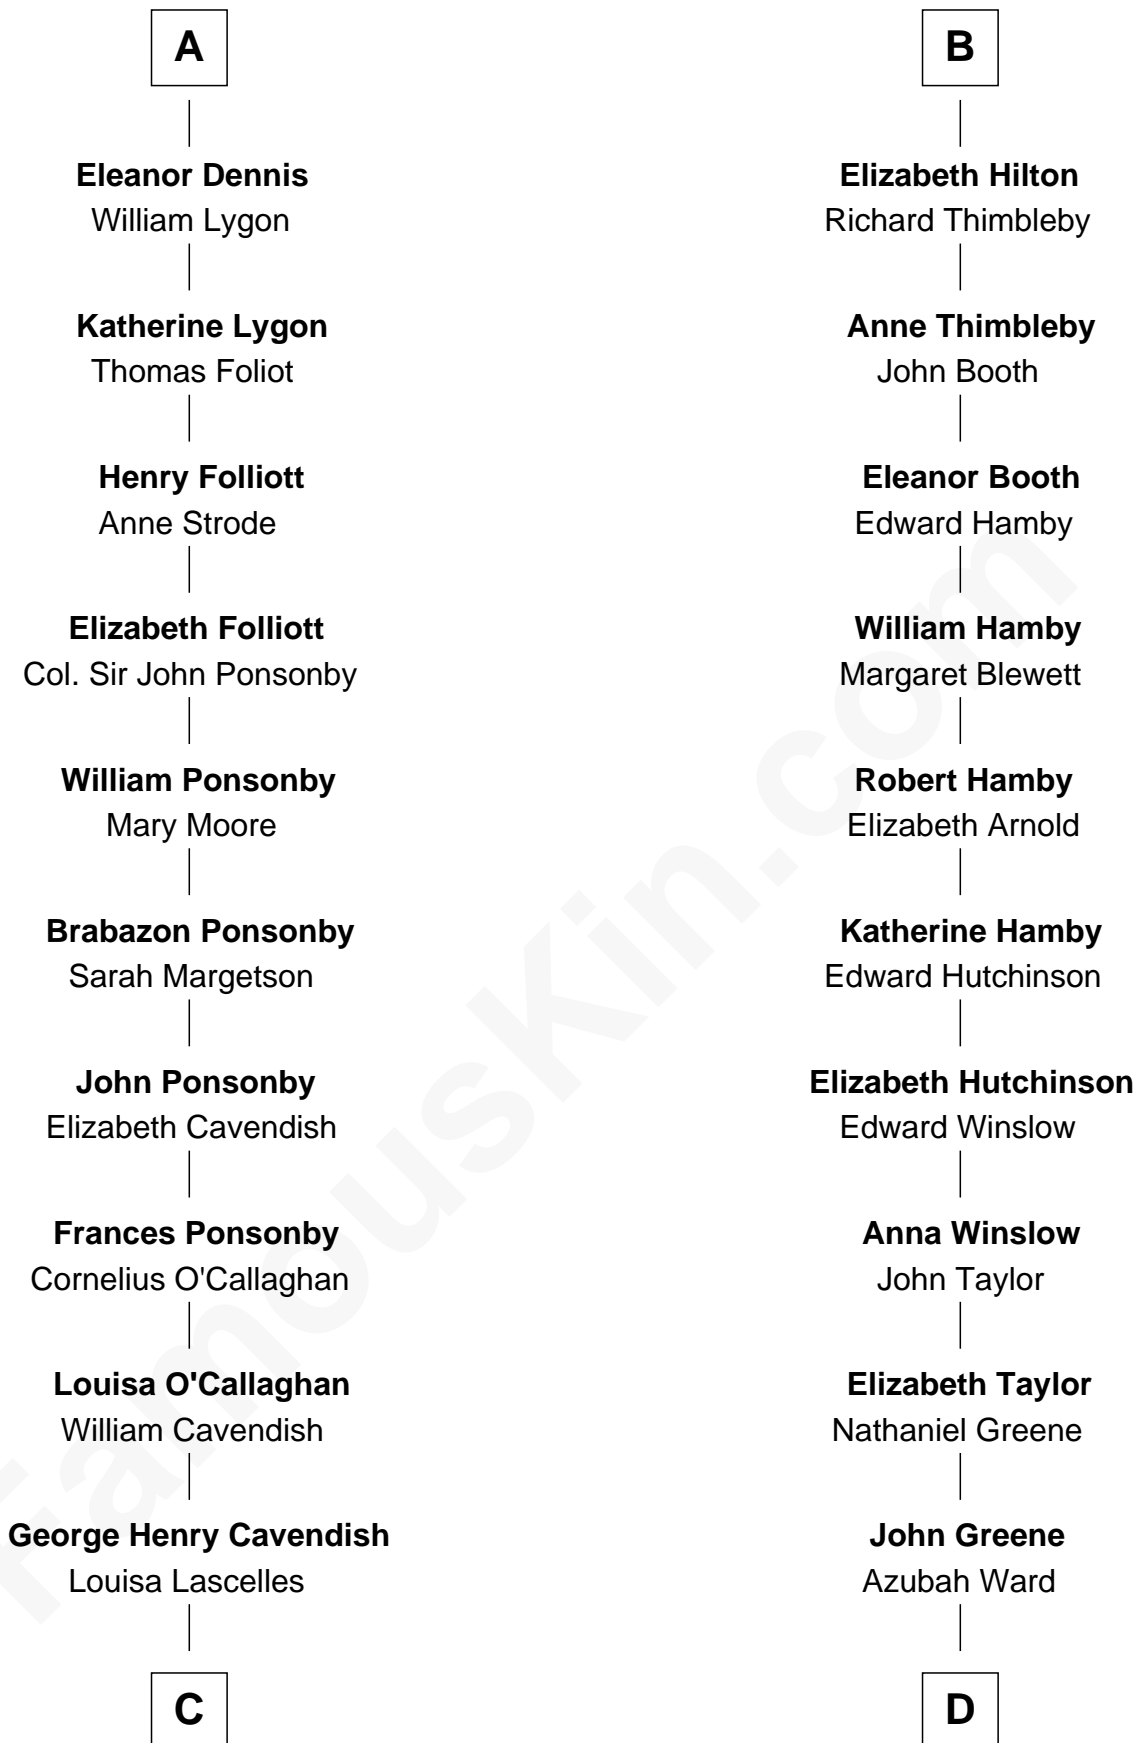

**FamousKin.com**  
**Relationship Chart of**  
**Sarah Ferguson**  
*Duchess of York*

19th cousin 2 times removed of  
**Lucretia (Rudolph) Garfield**  
*First Lady of President James Garfield*

**Gunselm de Badlesmere**

**C**

**Susan Henrietta Cavendish**

Henry Robert Brand

**Margaret Brand**

Algernon Francis Holford Ferguson

**Andrew Henry Ferguson**

Marian Louisa Montagu-Douglas-Scott

**Ronald Ivor Ferguson**

Susan Mary Wright

**Sarah Ferguson**

*Duchess of York*

**D**

**Lucretia Greene**

Elijah Mason

**Arabella Greene Mason**

Zebulon Rudolph