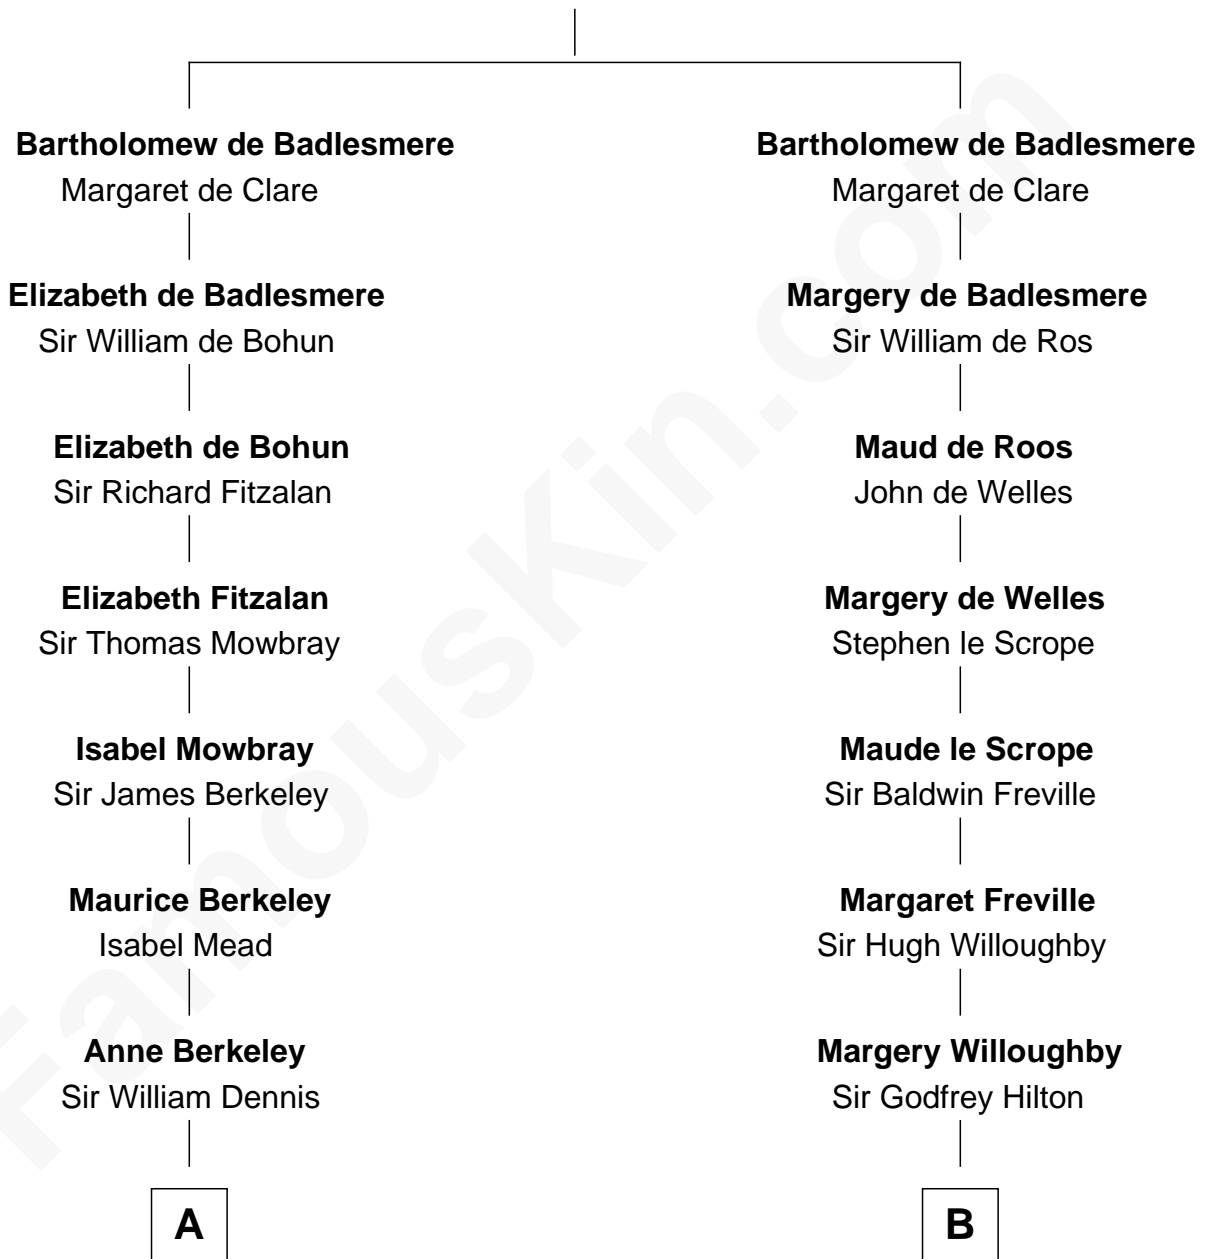

**FamousKin.com**  
**Relationship Chart of**  
**Sarah Ferguson**  
*Duchess of York*

19th cousin 2 times removed of  
**Lucretia (Rudolph) Garfield**  
*First Lady of President James Garfield*

**Gunselm de Badlesmere**

**C**

**Susan Henrietta Cavendish**

Henry Robert Brand

**Margaret Brand**

Algernon Francis Holford Ferguson

**Andrew Henry Ferguson**

Marian Louisa Montagu-Douglas-Scott

**Ronald Ivor Ferguson**

Susan Mary Wright

**Sarah Ferguson**

*Duchess of York*

**D**

**Lucretia Greene**

Elijah Mason

**Arabella Greene Mason**

Zebulon Rudolph

**Lucretia (Rudolph) Garfield**

*First Lady of James Garfield*