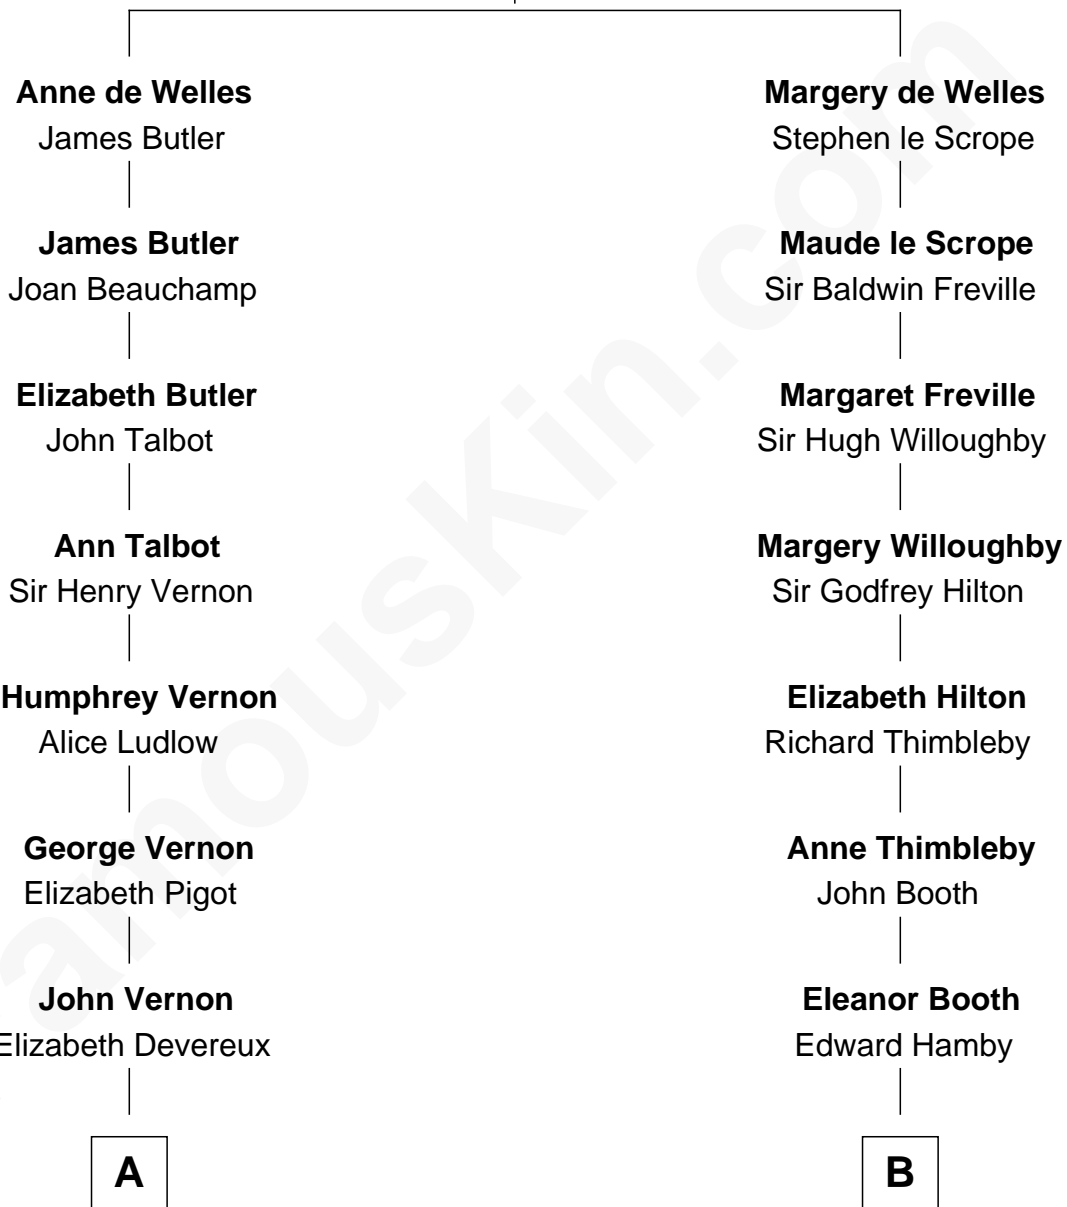

FamousKin.com Relationship Chart of

Sarah Ferguson

Duchess of York

16th cousin 3 times removed of

Lucretia (Rudolph) Garfield

First Lady of President James Garfield

John de Welles

Maud de Roos

A

Elizabeth Vernon
Henry Wriothesley

Thomas Wriothesley
Rachel Massüe de Ruvigny

Rachel Wriothesley
William Russell

Sir Wriothesley Russell
Elizabeth Howland

John Russell
Gertrude Leveson-Gower

Francis Russell
Elizabeth Keppel

Sir John Russell
Georgiana Gordon

Louisa Jane Russell
James Hamilton

Louisa Jane Hamilton
William Henry Walter Montagu-Douglas-Scott

Herbert Andrew Montagu-Douglas-Scott
Marie Josephine Edwards

C

B

William Hamby
Margaret Blewett

Robert Hamby
Elizabeth Arnold

Katherine Hamby
Edward Hutchinson

Elizabeth Hutchinson
Edward Winslow

Anna Winslow
John Taylor

Elizabeth Taylor
Nathaniel Greene

John Greene
Azubah Ward

Lucretia Greene
Elijah Mason