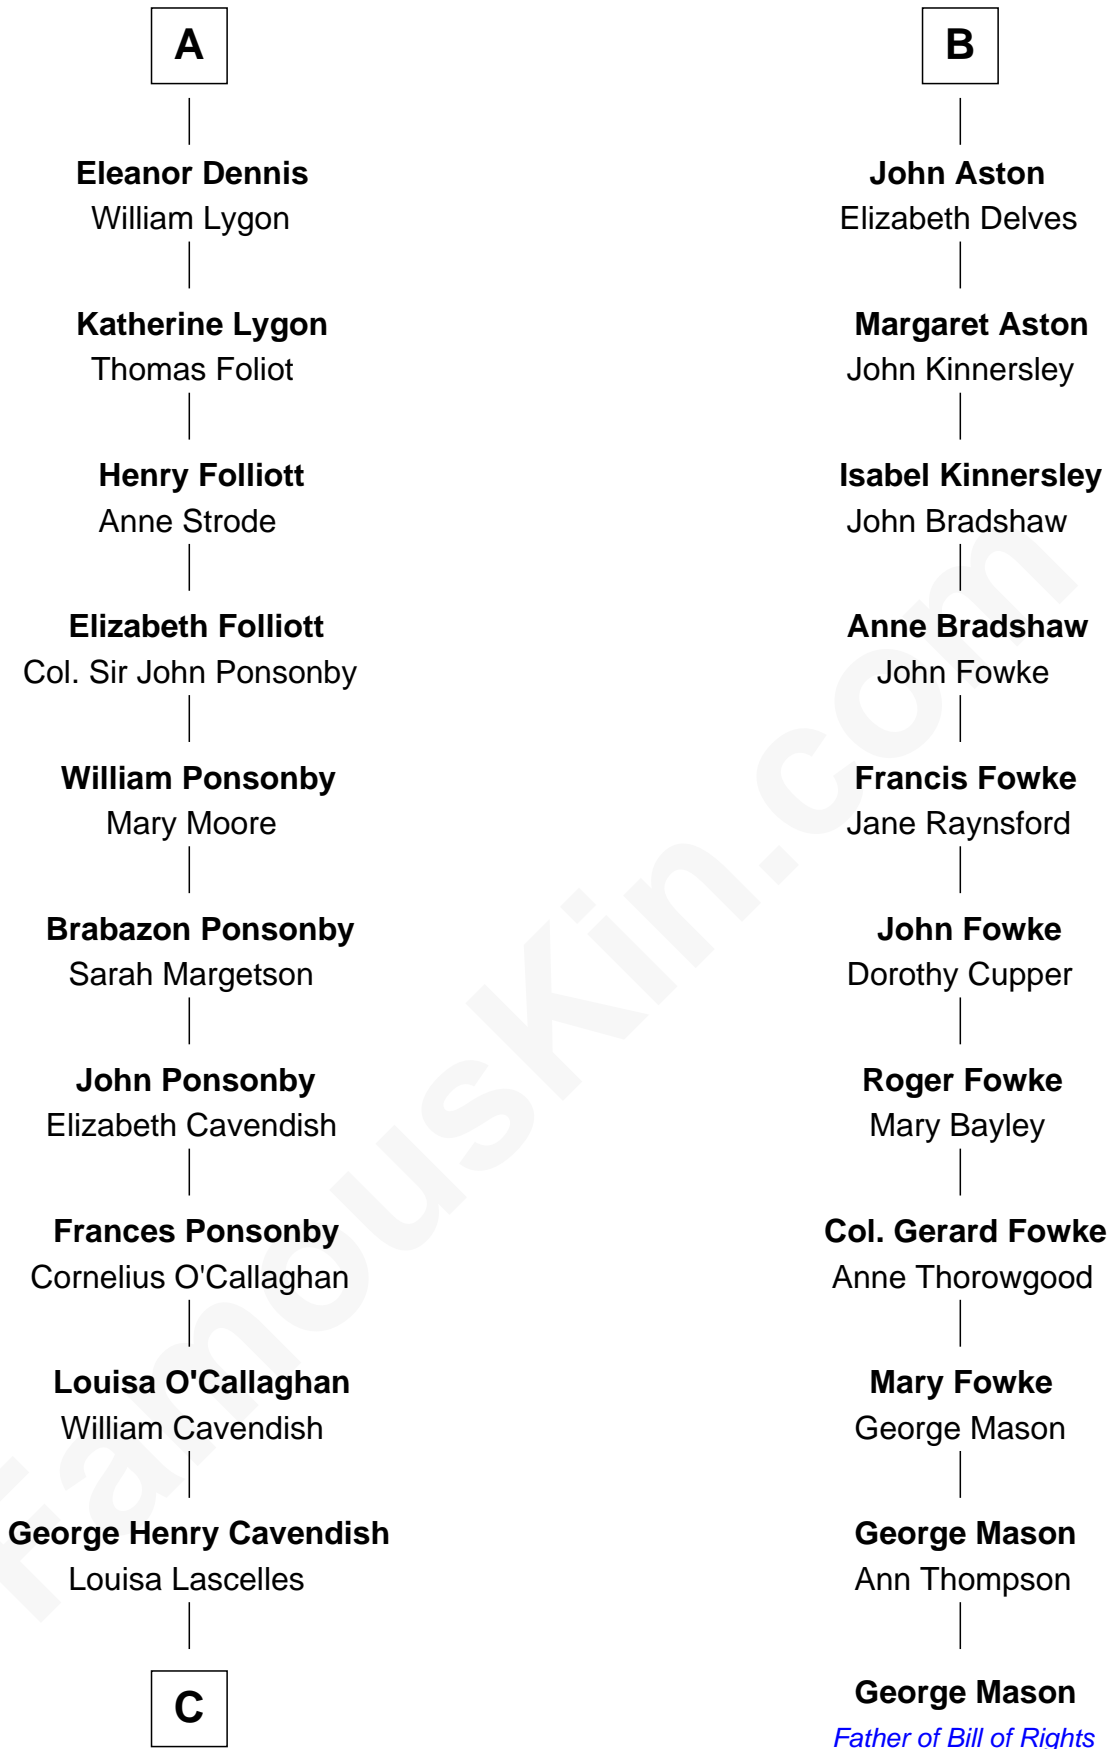

FamousKin.com Relationship Chart of

Sarah Ferguson

Duchess of York

17th cousin 4 times removed of

George Mason

Father of the U.S. Bill of Rights

Thomas de Clare
Juliana FitzMaurice

Margaret de Clare
Bartholomew de Badlesmere

Elizabeth de Badlesmere
Sir William de Bohun

Elizabeth de Bohun
Sir Richard Fitzalan

Elizabeth Fitzalan
Sir Thomas Mowbray

Isabel Mowbray
Sir James Berkeley

Maurice Berkeley
Isabel Mead

Anne Berkeley
Sir William Dennis

A

Margaret de Clare
Bartholomew de Badlesmere

Margery de Badlesmere
Sir William de Ros

Maud de Roos
John de Welles

Margery de Welles
Stephen le Scrope

Maude le Scrope
Sir Baldwin Freville

Joyce Freville
Sir Roger Aston

Sir Robert Aston
Isabel Brereton

B

C

—
Susan Henrietta Cavendish

Henry Robert Brand

—
Margaret Brand

Algernon Francis Holford Ferguson

—
Andrew Henry Ferguson