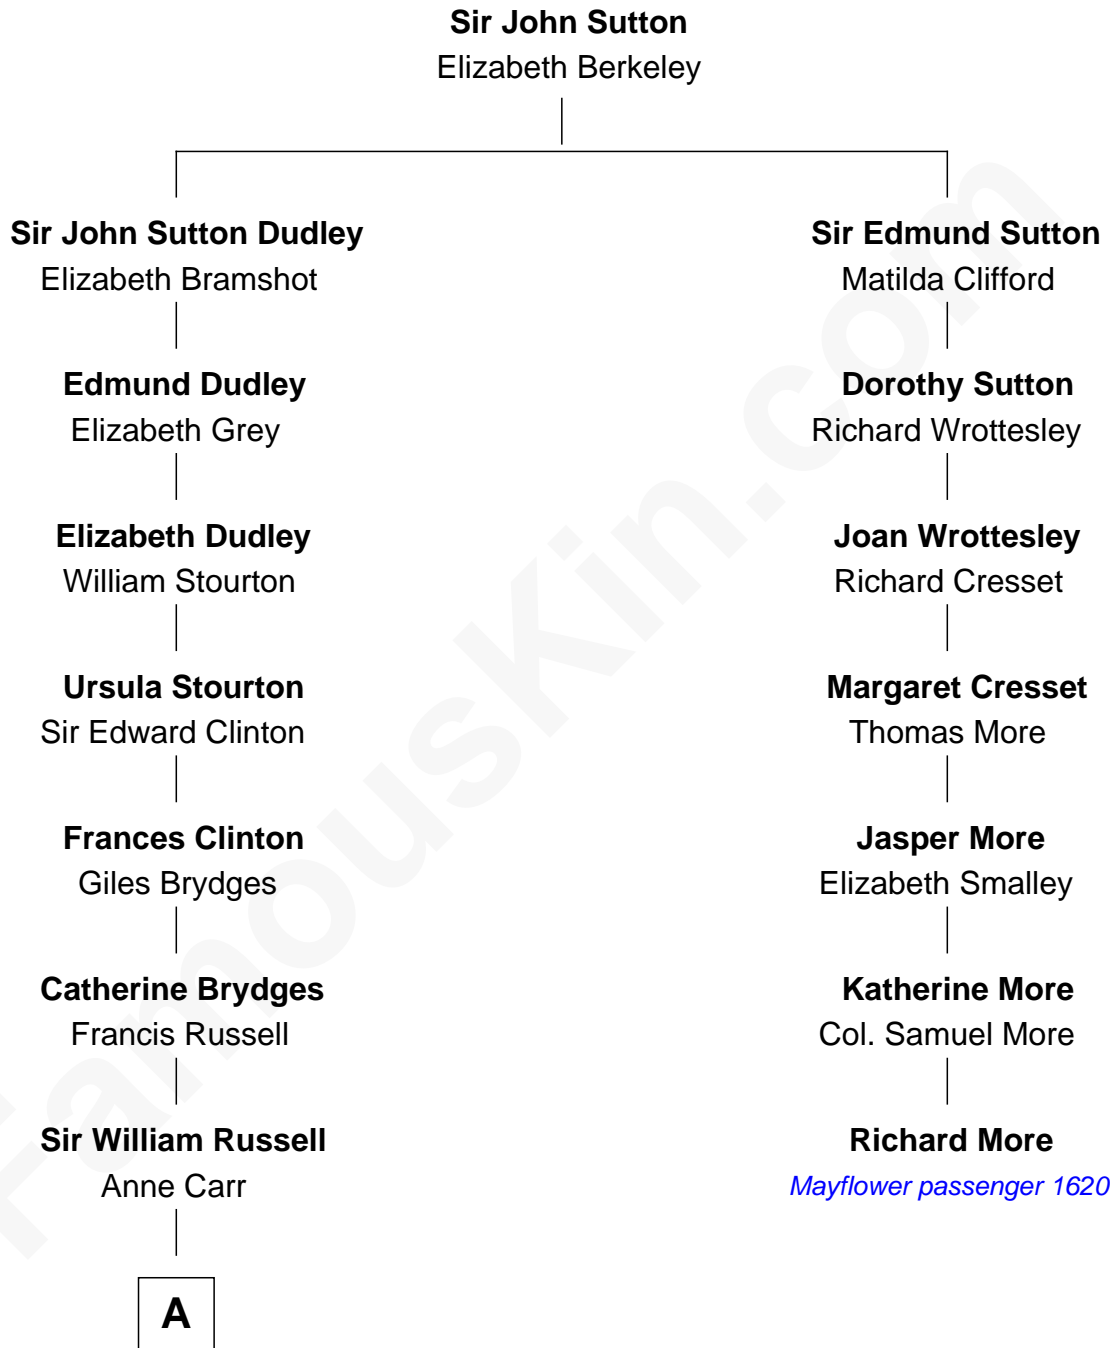

FamousKin.com Relationship Chart of

Sarah Ferguson

Duchess of York

6th cousin 11 times removed of

Richard More

(c1614 - c1696) Mayflower passenger 1620

MAYFLOWER

A

William Russell
Rachel Wriothesley

Sir Wriothesley Russell
Elizabeth Howland

John Russell
Gertrude Leveson-Gower

Francis Russell
Elizabeth Keppel

Sir John Russell
Georgiana Gordon

Louisa Jane Russell
James Hamilton