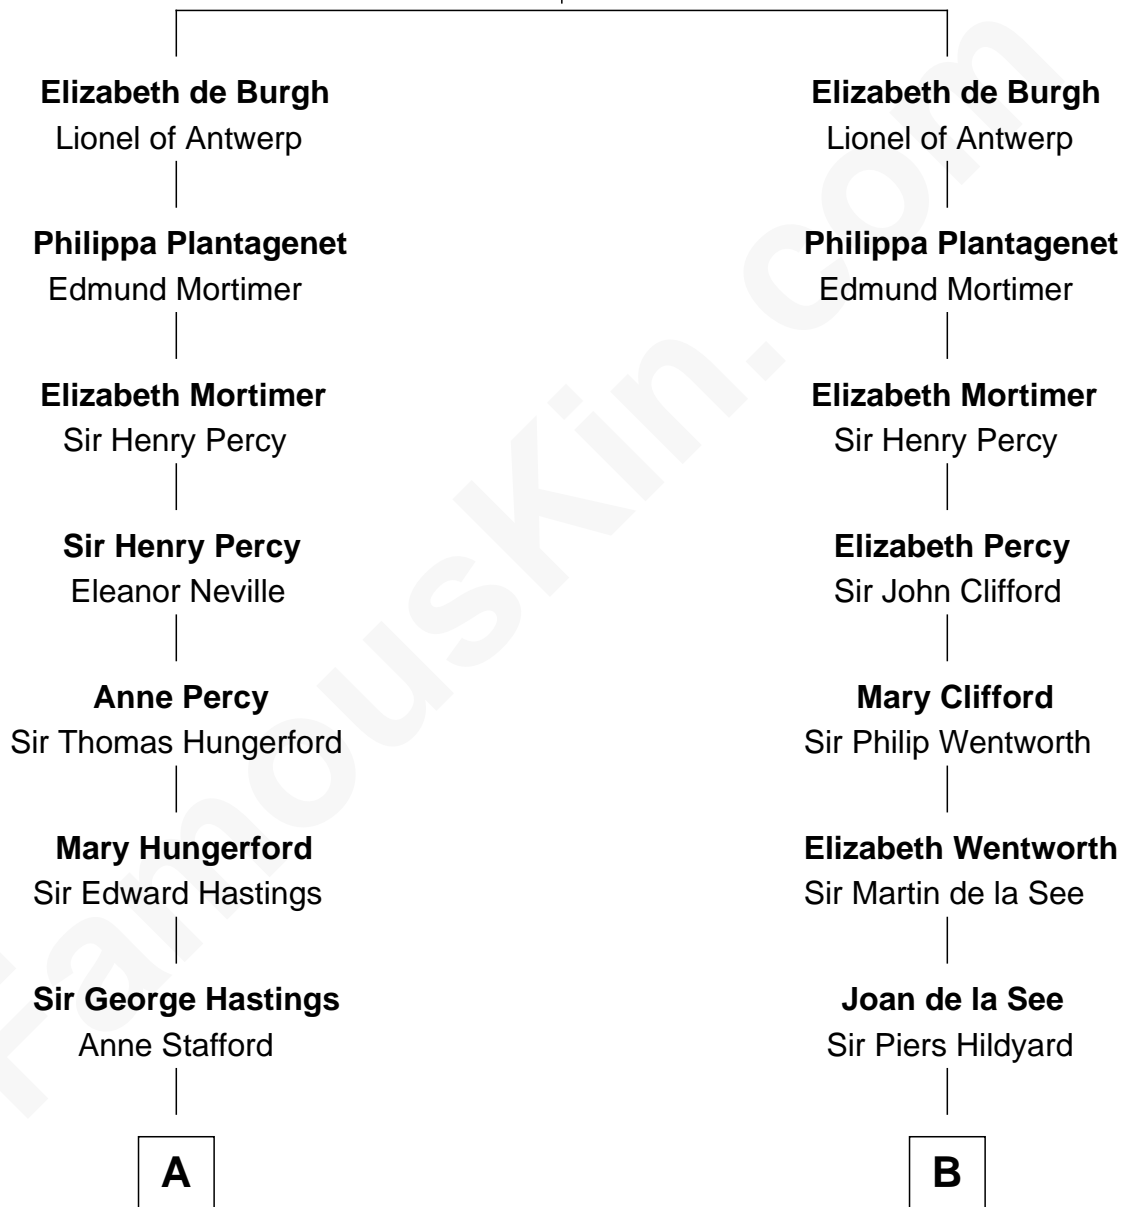

FamousKin.com Relationship Chart of

Sarah Ferguson

Duchess of York

20th cousin 1 time removed of

Calvin Coolidge

30th U.S. President

William de Burgh
Maude of Lancaster

C

Louisa Jane Hamilton

William Henry Walter Montagu-Douglas-Scott

Herbert Andrew Montagu-Douglas-Scott

Marie Josephine Edwards

Marian Louisa Montagu-Douglas-Scott

Andrew Henry Ferguson

Ronald Ivor Ferguson

Susan Mary Wright

Victoria Josephine Moor

Calvin Coolidge

30th U.S. President