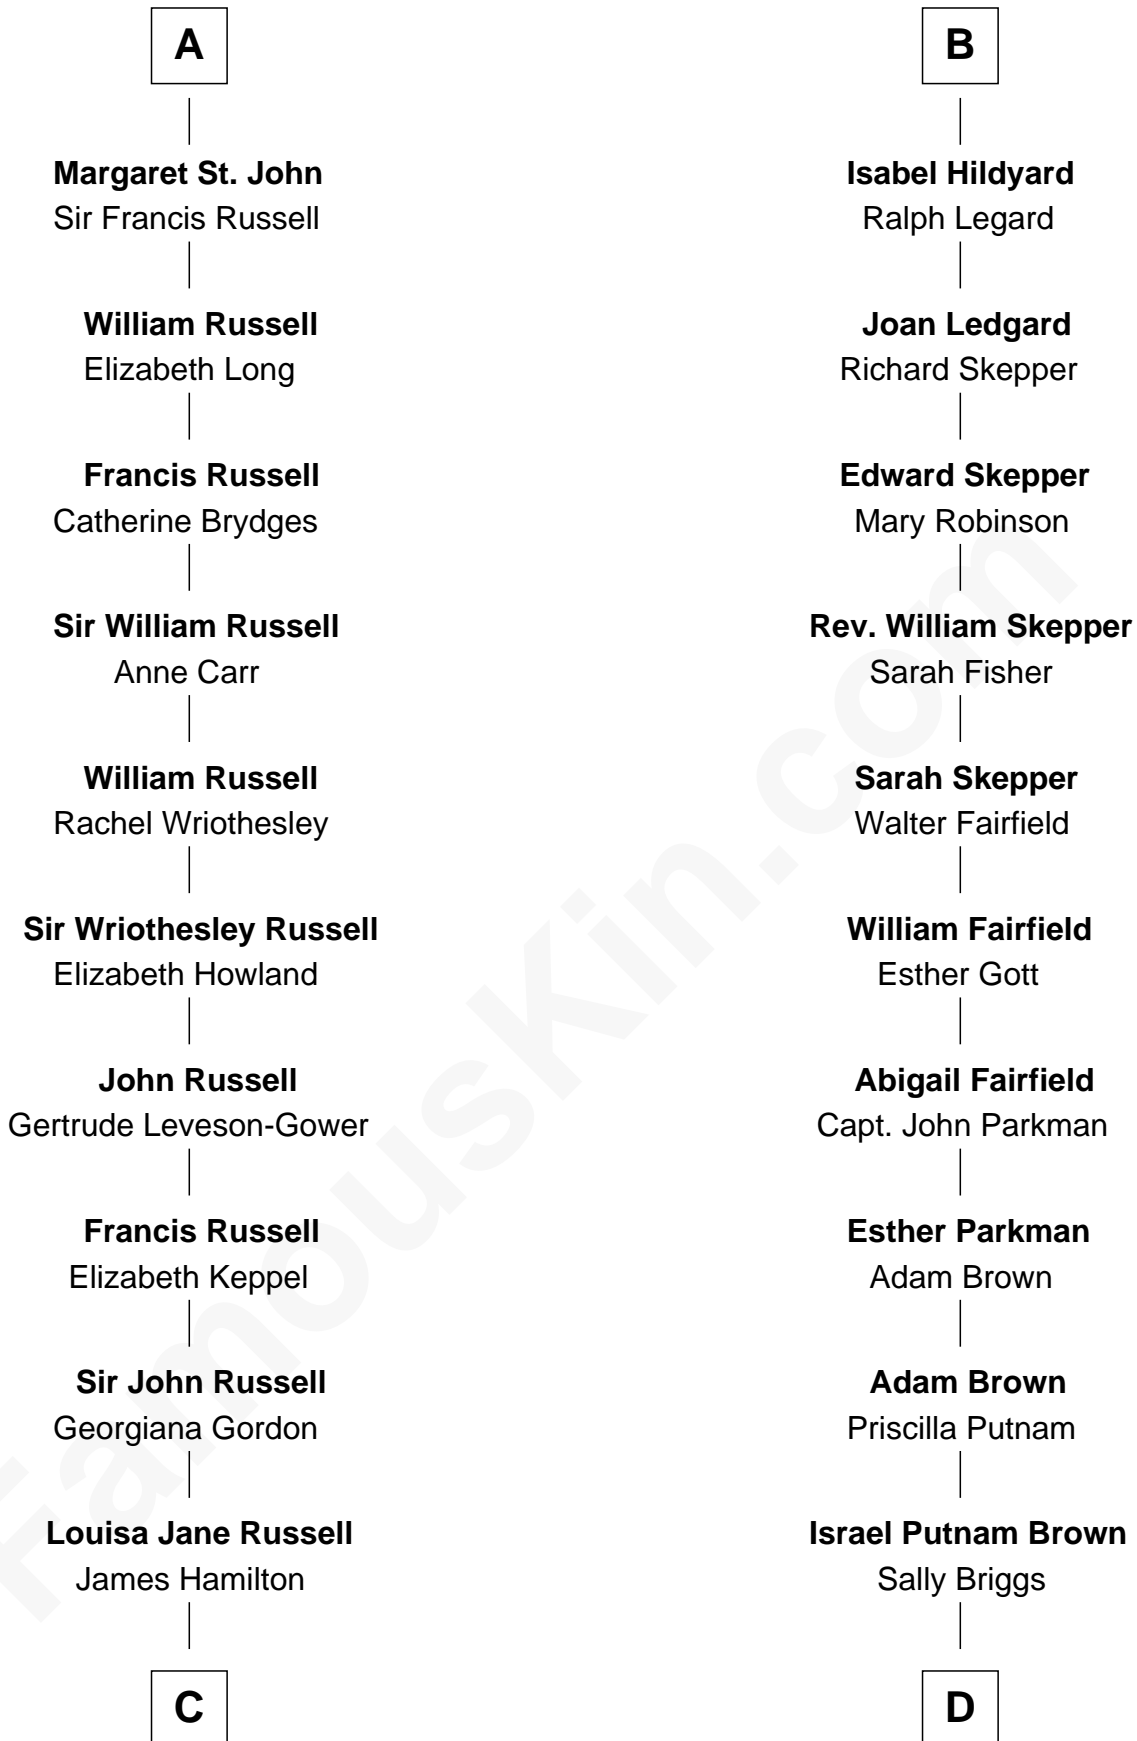

FamousKin.com Relationship Chart of

Sarah Ferguson

Duchess of York

20th cousin 1 time removed of

Calvin Coolidge

30th U.S. President

John Deincourt

C

Louisa Jane Hamilton

William Henry Walter Montagu-Douglas-Scott

Herbert Andrew Montagu-Douglas-Scott

Marie Josephine Edwards

Marian Louisa Montagu-Douglas-Scott

Andrew Henry Ferguson

Ronald Ivor Ferguson

Susan Mary Wright