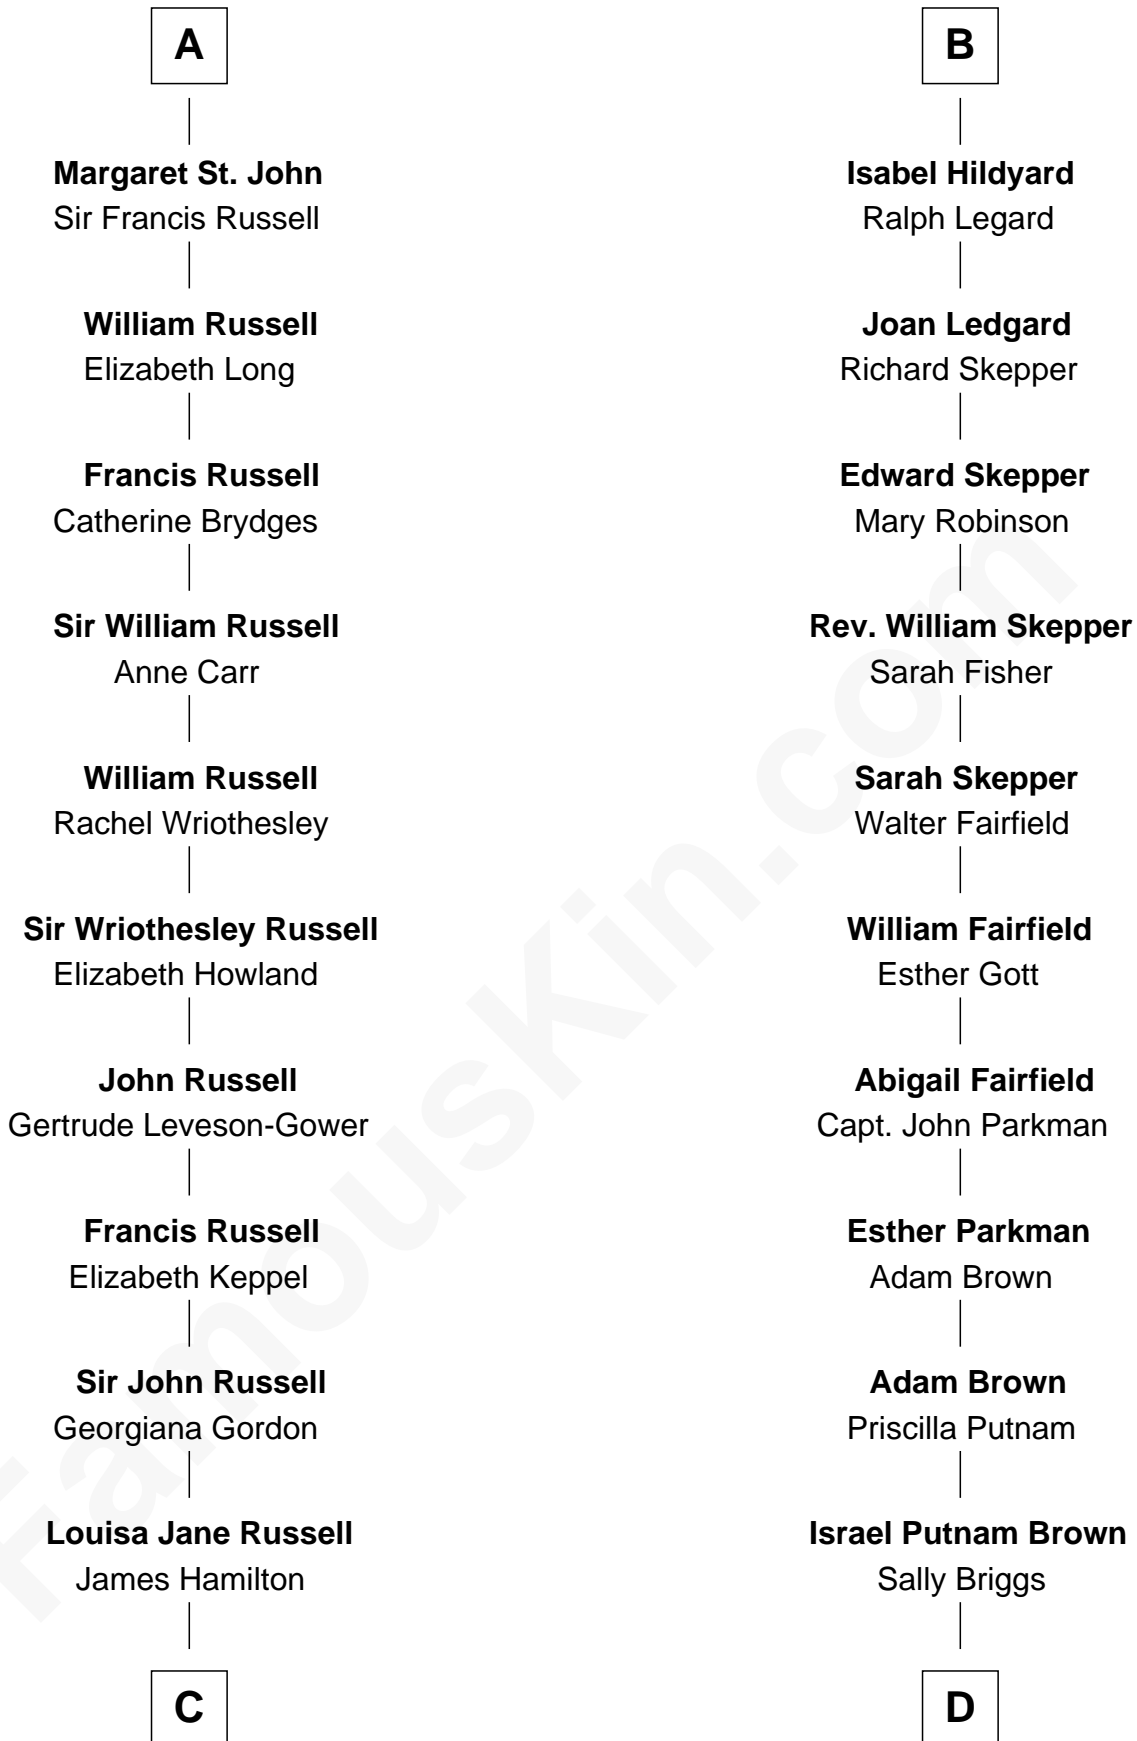

FamousKin.com Relationship Chart of

Sarah Ferguson

Duchess of York

20th cousin 1 time removed of

Calvin Coolidge

30th U.S. President

Pain de Tibetot

Agnes de Ros

Sir John de Tibetot
Margaret de Badlesmere

Sir Robert de Tibetot
Margaret Deincourt

Elizabeth de Tibetot
Sir Philip le Despencer

Margery Despencer
Sir Roger Wentworth

Henry Wentworth
Elizabeth Howard

Margery Wentworth
Sir William Waldegrave

Margaret Waldegrave
Sir John St. John

A

Sir John de Tibetot
Margaret de Badlesmere

Sir Robert de Tibetot
Margaret Deincourt

Elizabeth de Tibetot
Sir Philip le Despencer

Margery Despencer
Sir Roger Wentworth

Sir Philip Wentworth
Mary Clifford

Elizabeth Wentworth
Sir Martin de la See

Joan de la See
Sir Piers Hildyard

B

C

Louisa Jane Hamilton

William Henry Walter Montagu-Douglas-Scott

Herbert Andrew Montagu-Douglas-Scott