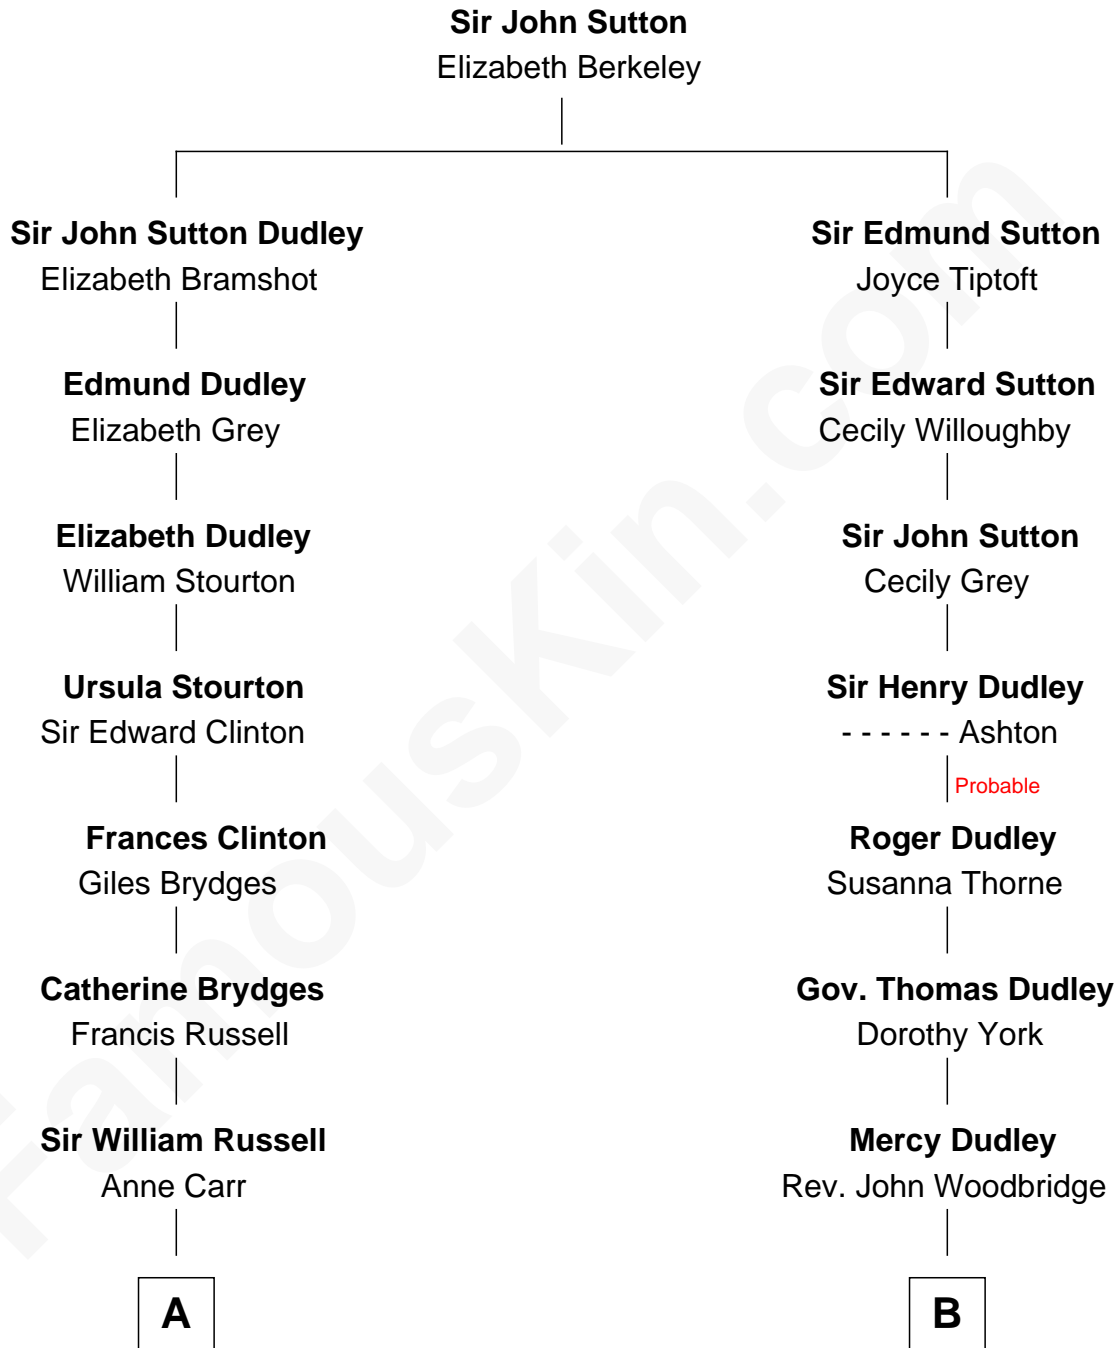

**FamousKin.com**  
**Relationship Chart of**  
**Sarah Ferguson**  
*Duchess of York*

10th cousin 7 times removed of

**Bathsheba (Ruggles) Spooner**

*First woman executed for murder in U.S. by non-British government*

**A**

**William Russell**  
Rachel Wriothesley

**Sir Wriothesley Russell**  
Elizabeth Howland

**John Russell**  
Gertrude Leveson-Gower

**Francis Russell**  
Elizabeth Keppel

**Sir John Russell**  
Georgiana Gordon

**Louisa Jane Russell**  
James Hamilton

**Louisa Jane Hamilton**  
William Henry Walter Montagu-Douglas-Scott

**Herbert Andrew Montagu-Douglas-Scott**  
Marie Josephine Edwards

**Marian Louisa Montagu-Douglas-Scott**  
Andrew Henry Ferguson

**Bathsheba (Ruggles) Spooner**  
*First Woman Executed in U.S.*

Sarah Ferguson photo by [Norbert Aepli](#) (CC BY 3.0)