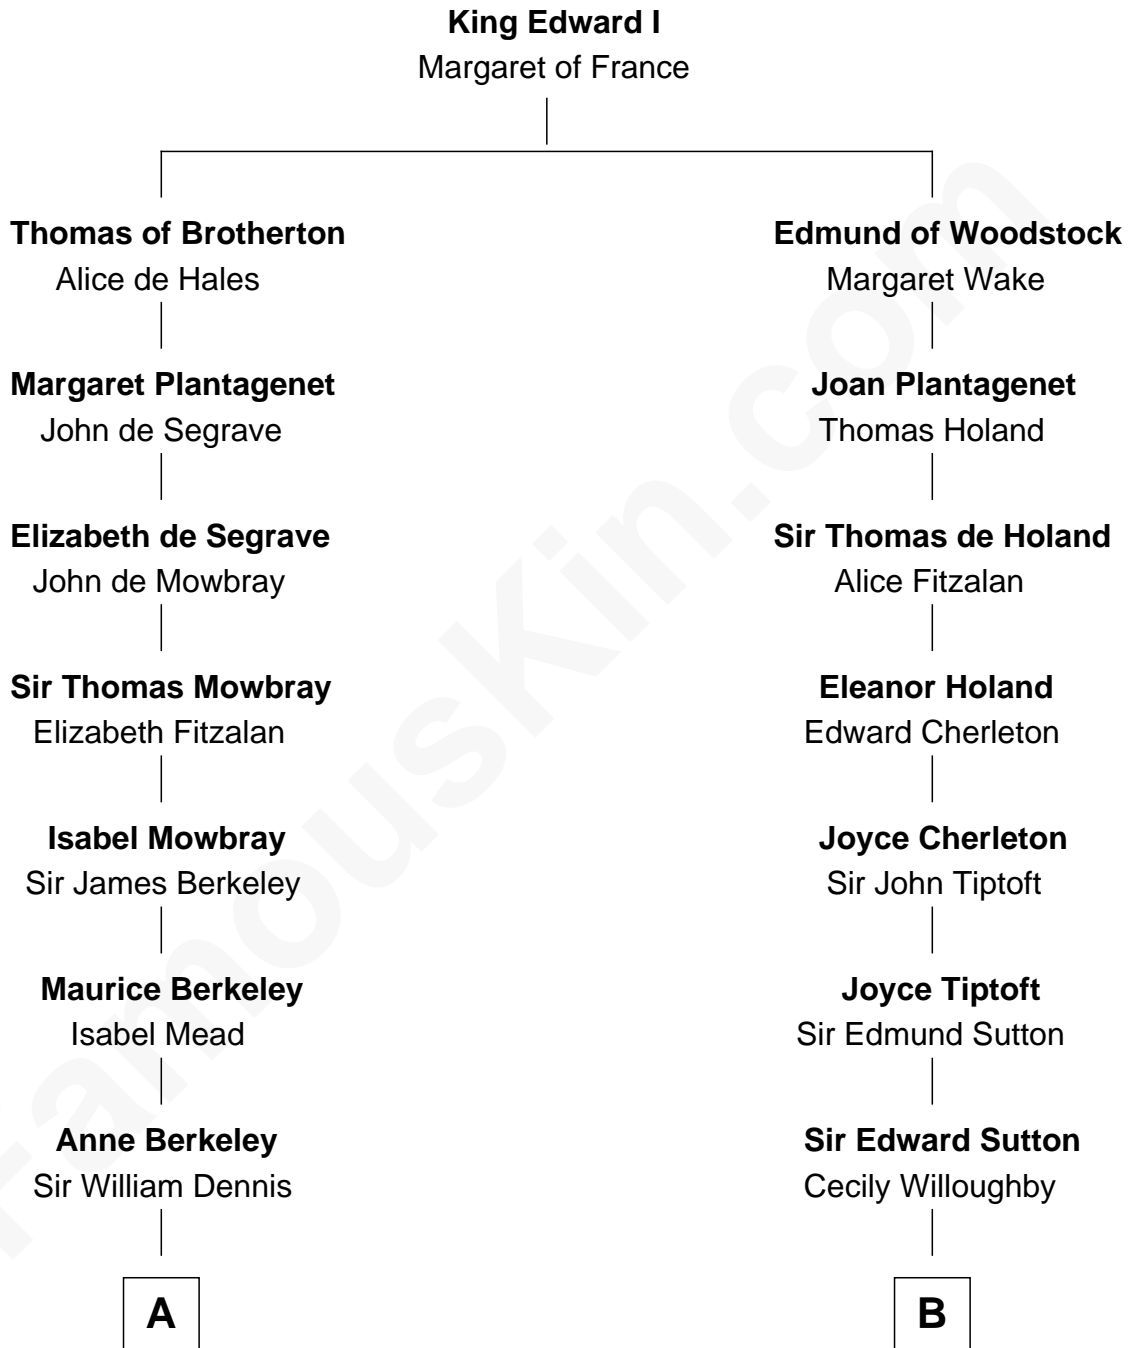

# FamousKin.com Relationship Chart of

**Sarah Ferguson**

*Duchess of York*

15th cousin 6 times removed of

**Bathsheba (Ruggles) Spooner**

*First woman executed for murder in U.S. by non-British government*

**C**

—  
**Susan Henrietta Cavendish**

Henry Robert Brand

—  
**Margaret Brand**

Algernon Francis Holford Ferguson

—  
**Andrew Henry Ferguson**

Marian Louisa Montagu-Douglas-Scott

—  
**Ronald Ivor Ferguson**

Susan Mary Wright

—  
**Sarah Ferguson**

*Duchess of York*