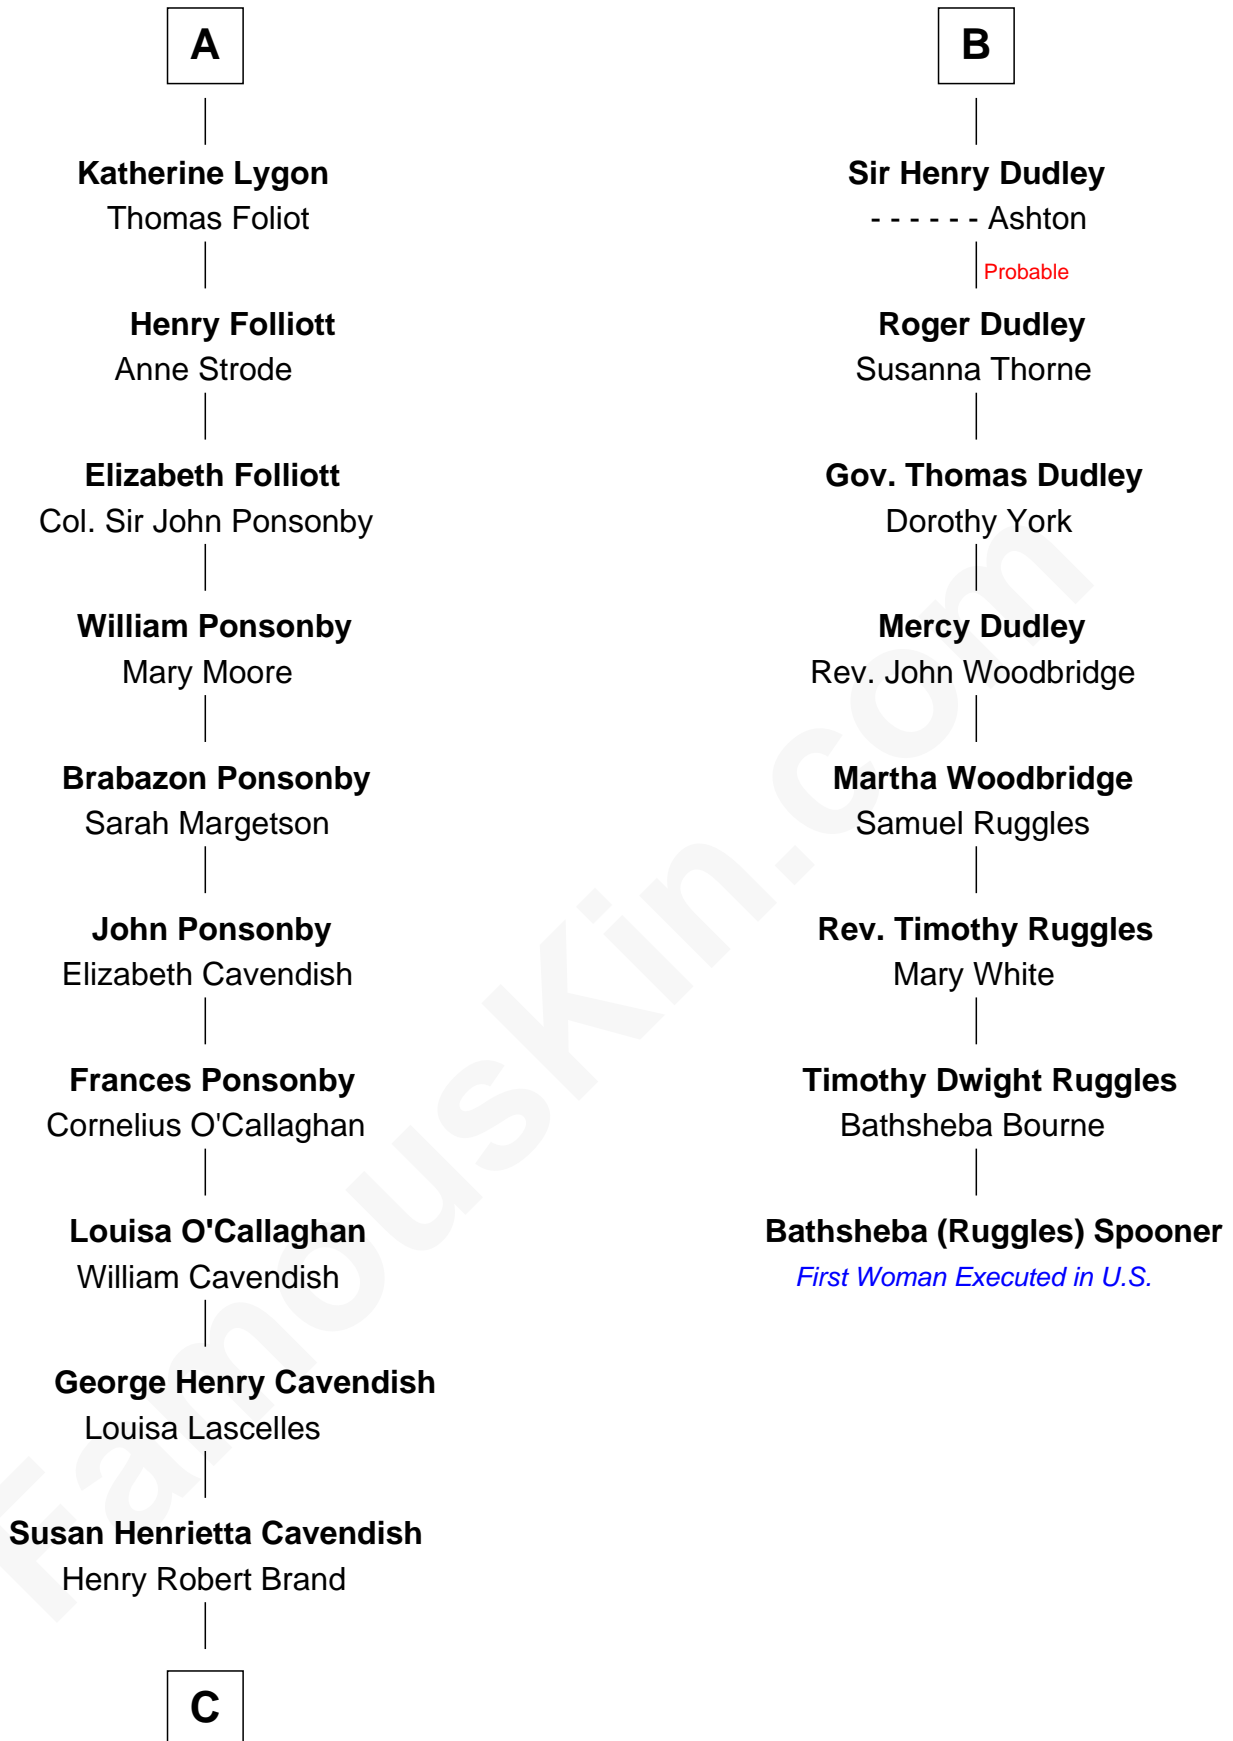

FamousKin.com Relationship Chart of

Sarah Ferguson

Duchess of York

14th cousin 6 times removed of

Bathsheba (Ruggles) Spooner

First woman executed for murder in U.S. by non-British government

Henry Plantagenet

Eleanor Plantagenet

Richard Fitzalan

Alice Fitzalan

Sir Thomas de Holand

Eleanor Holand

Edward Cherleton

Joyce Cherleton

Sir John Tiptoft

Joyce Tiptoft

Sir Edmund Sutton

Sir Edward Sutton

Cecily Willoughby

Sir John Sutton

Cecily Grey

B

C

—
Margaret Brand

Algernon Francis Holford Ferguson

—
Andrew Henry Ferguson

Marian Louisa Montagu-Douglas-Scott

—
Ronald Ivor Ferguson

Susan Mary Wright

—
Sarah Ferguson

Duchess of York