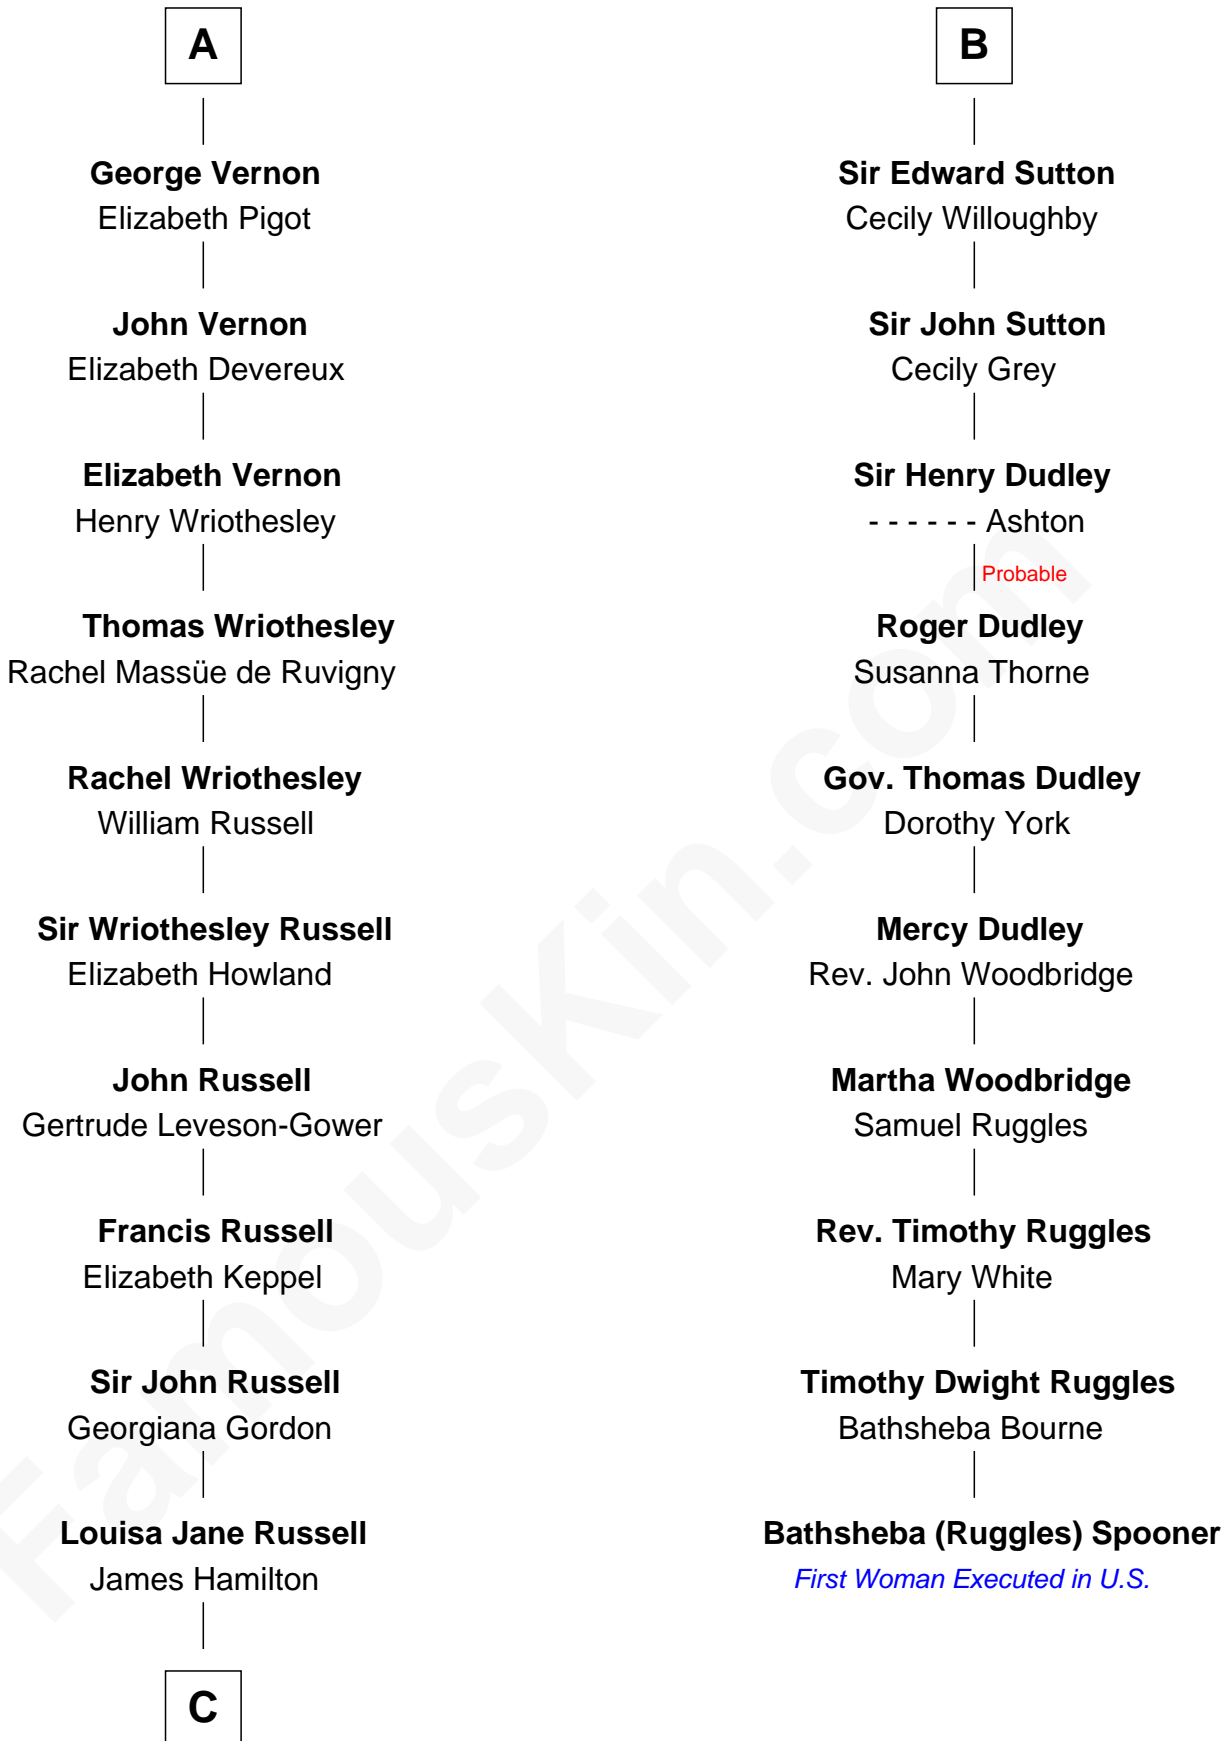

# FamousKin.com Relationship Chart of

**Sarah Ferguson**

*Duchess of York*

16th cousin 5 times removed of

**Bathsheba (Ruggles) Spooner**

*First woman executed for murder in U.S. by non-British government*

**C**

**Louisa Jane Hamilton**

William Henry Walter Montagu-Douglas-Scott

**Herbert Andrew Montagu-Douglas-Scott**

Marie Josephine Edwards

**Marian Louisa Montagu-Douglas-Scott**

Andrew Henry Ferguson

**Ronald Ivor Ferguson**

Susan Mary Wright

**Sarah Ferguson**

*Duchess of York*