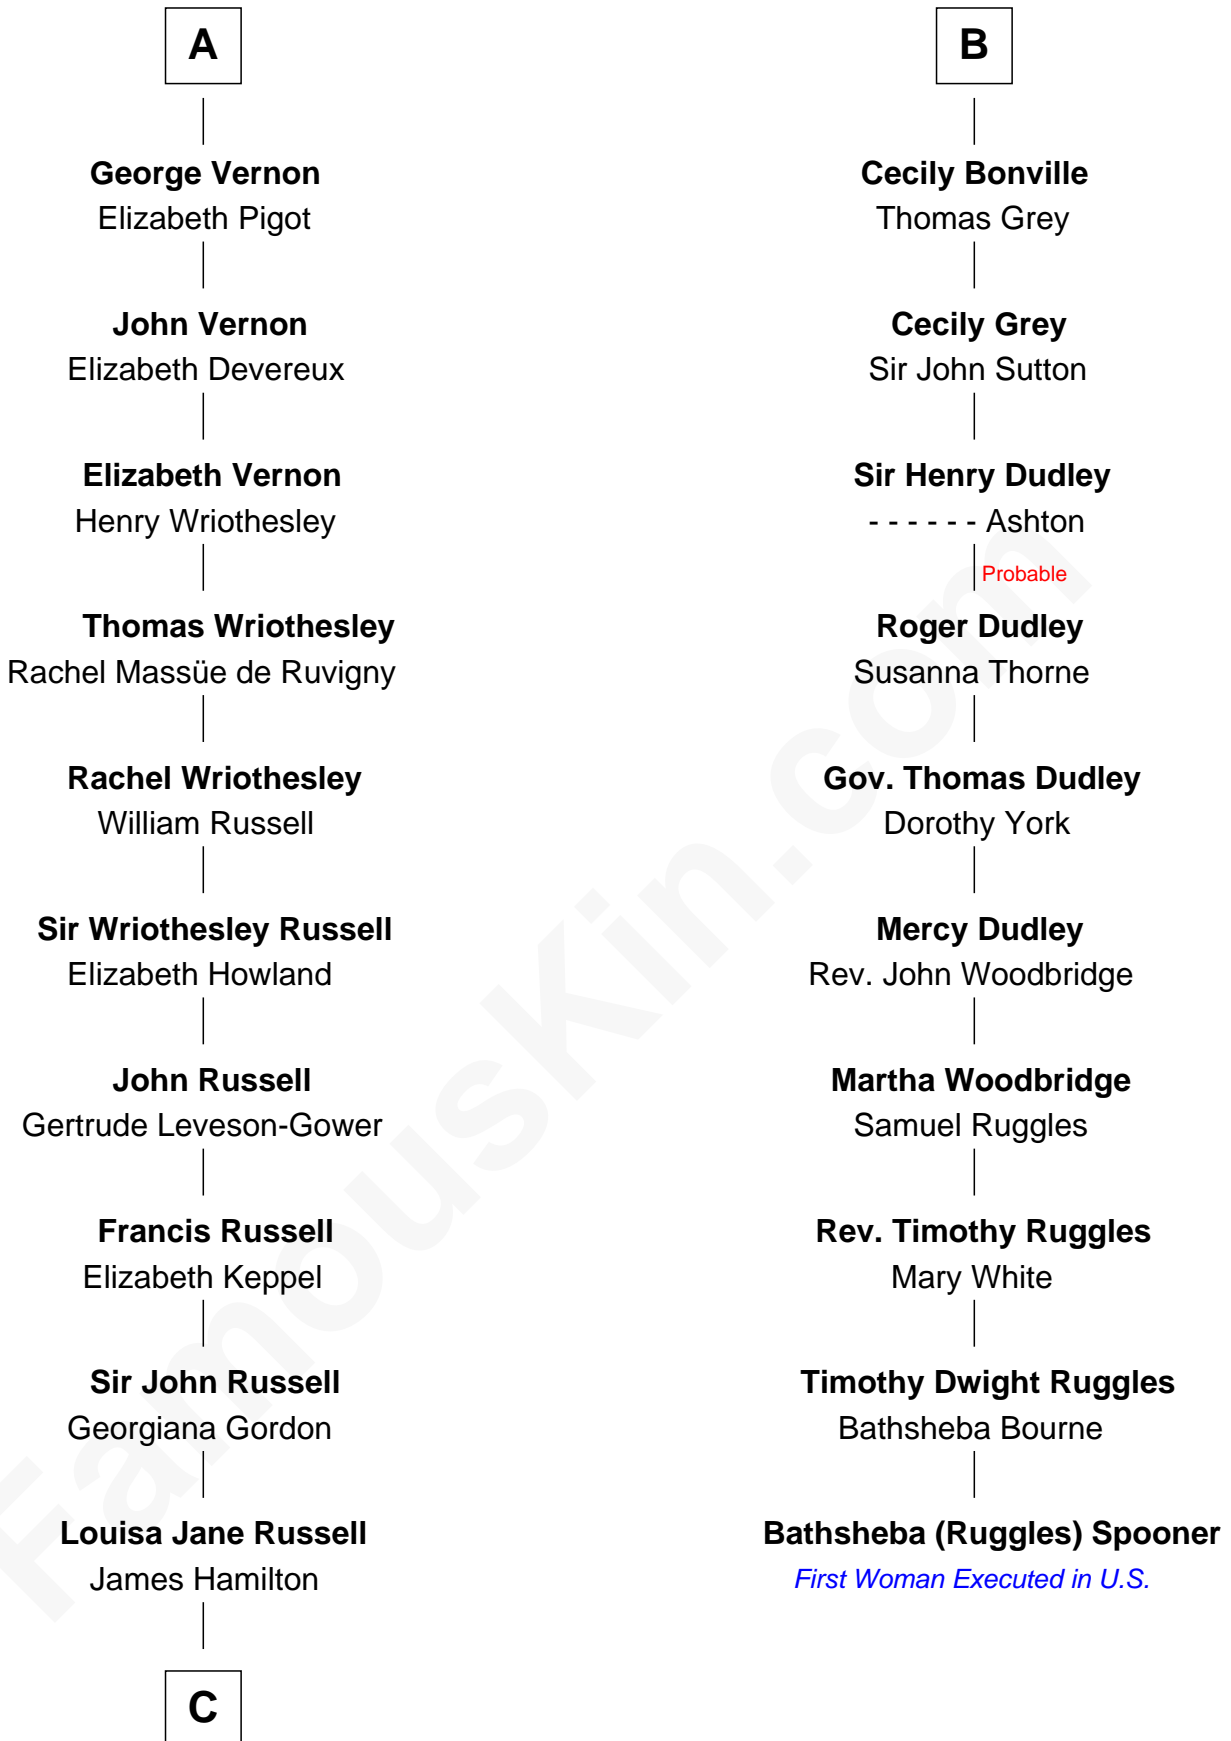

FamousKin.com
Relationship Chart of
Sarah Ferguson
Duchess of York

16th cousin 5 times removed of

Bathsheba (Ruggles) Spooner

First woman executed for murder in U.S. by non-British government

Sir Richard de Burgh

Eleanor de Burgh

Sir Thomas de Multon

Elizabeth de Multon

Sir Robert de Harington

Sir John Harington

- - - - -

Sir Robert Harington

Isabel Loring

Sir William Harington

Margaret Hill

Elizabeth Harington

William Bonville

William Bonville

Katherine Neville

B

C

Louisa Jane Hamilton

William Henry Walter Montagu-Douglas-Scott

Herbert Andrew Montagu-Douglas-Scott

Marie Josephine Edwards

Marian Louisa Montagu-Douglas-Scott

Andrew Henry Ferguson

Ronald Ivor Ferguson

Susan Mary Wright