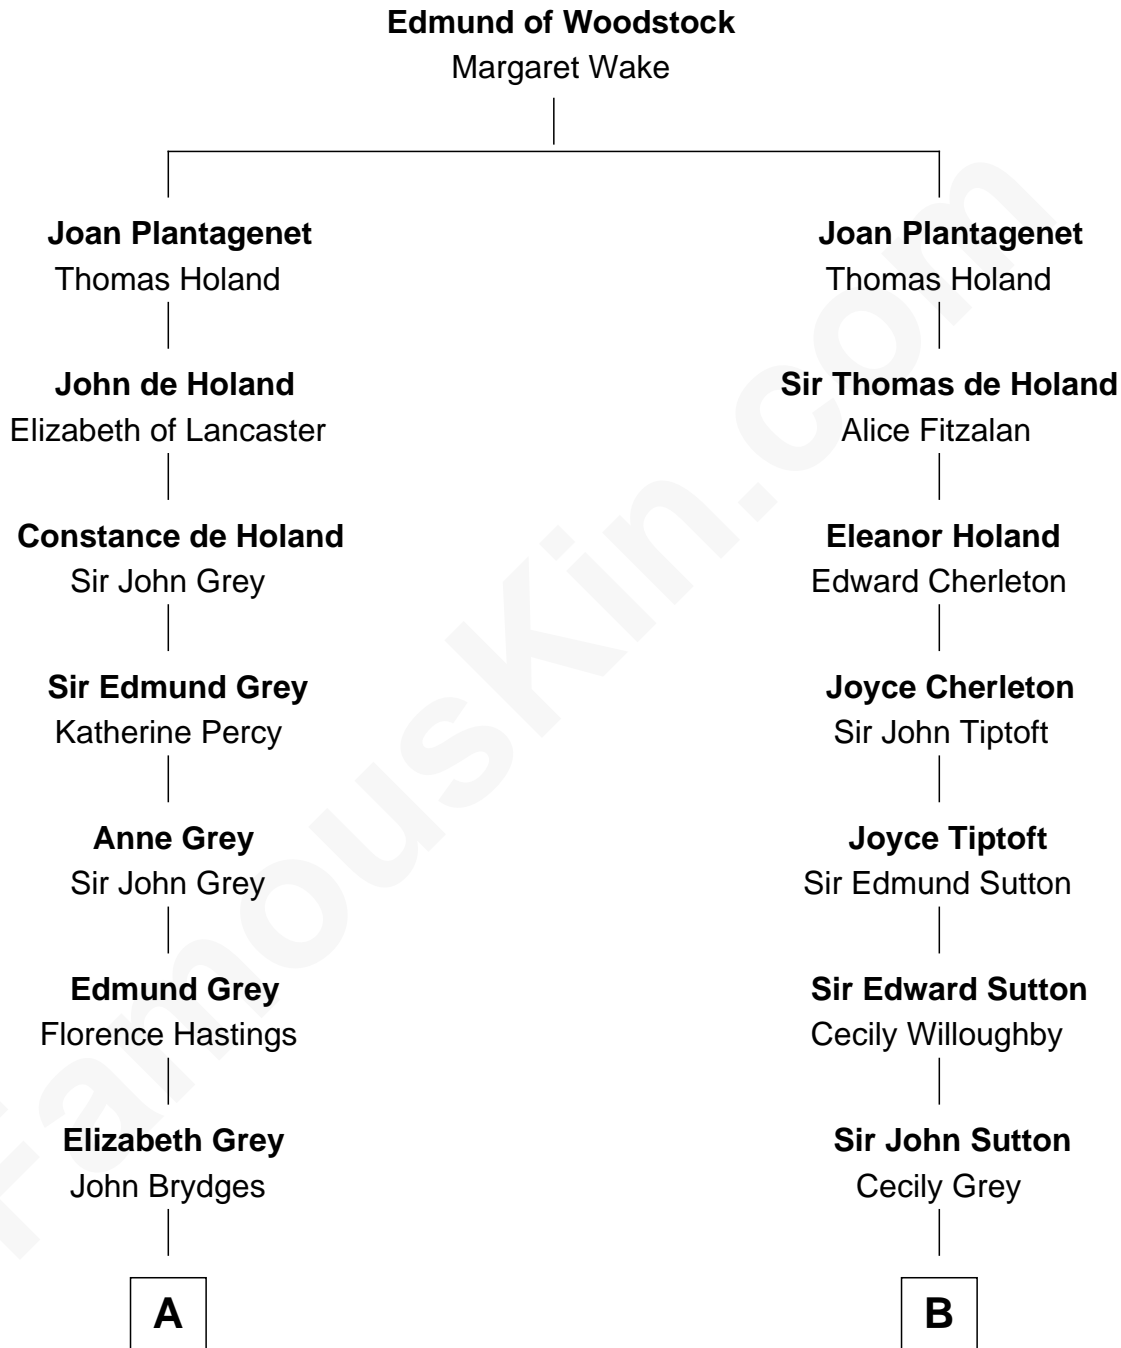

FamousKin.com
Relationship Chart of
Sarah Ferguson
Duchess of York

14th cousin 7 times removed of

Bathsheba (Ruggles) Spooner

First woman executed for murder in U.S. by non-British government

C

Louisa Jane Hamilton

William Henry Walter Montagu-Douglas-Scott

Herbert Andrew Montagu-Douglas-Scott

Marie Josephine Edwards

Marian Louisa Montagu-Douglas-Scott

Andrew Henry Ferguson

Ronald Ivor Ferguson

Susan Mary Wright

Sarah Ferguson

Duchess of York