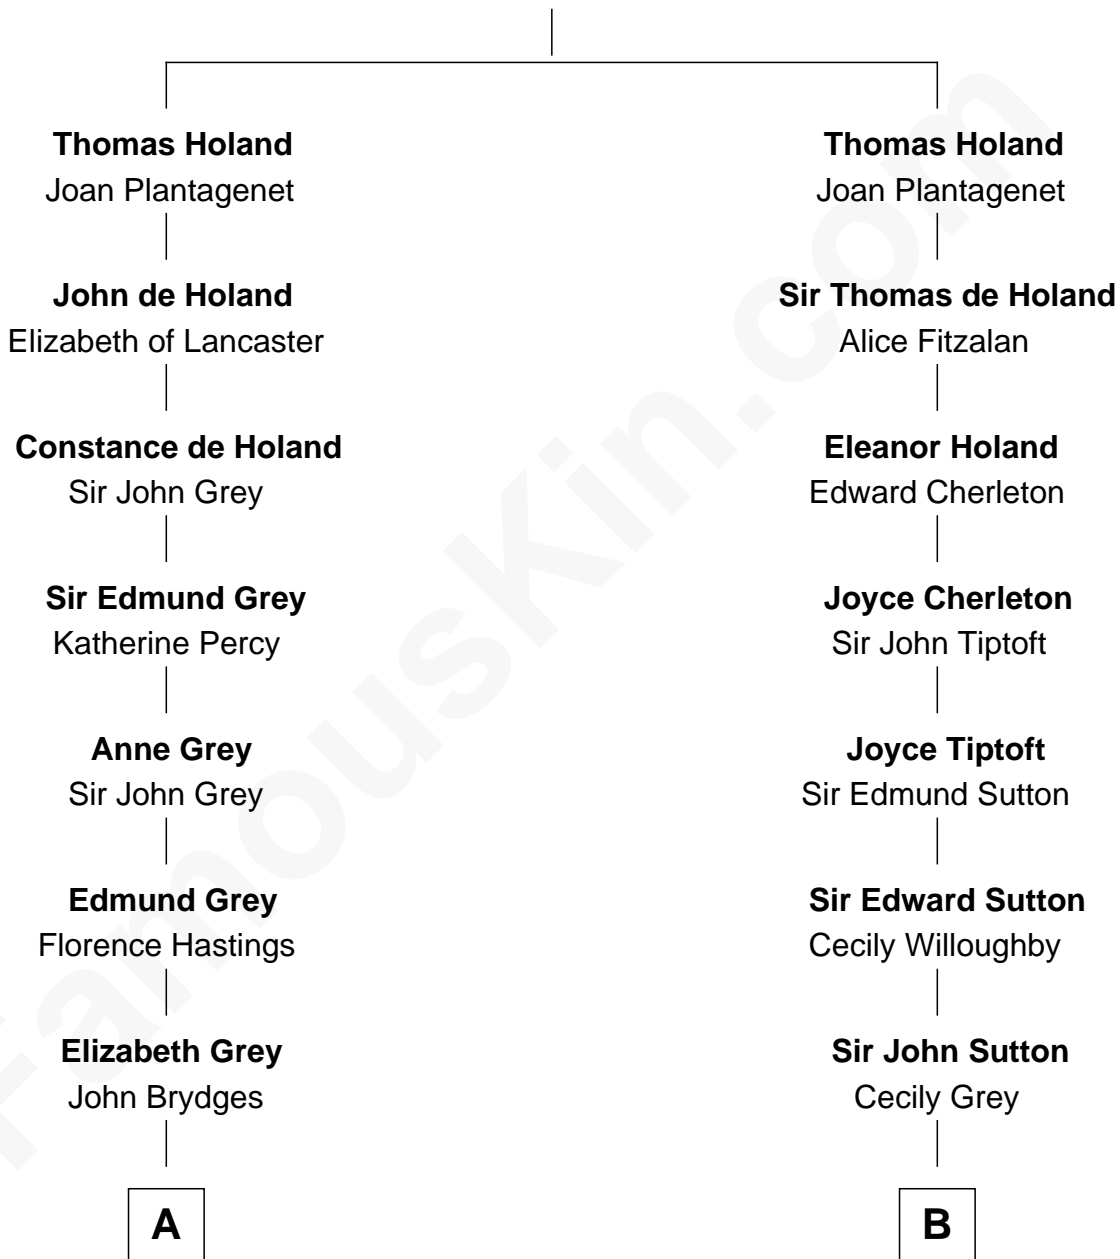

# FamousKin.com Relationship Chart of

**Sarah Ferguson**

*Duchess of York*

14th cousin 7 times removed of

**Bathsheba (Ruggles) Spooner**

*First woman executed for murder in U.S. by non-British government*

**Sir Robert de Holland**

Maude la Zouche

**C**

**Louisa Jane Hamilton**

William Henry Walter Montagu-Douglas-Scott

**Herbert Andrew Montagu-Douglas-Scott**

Marie Josephine Edwards

**Marian Louisa Montagu-Douglas-Scott**

Andrew Henry Ferguson

**Ronald Ivor Ferguson**

Susan Mary Wright

**Sarah Ferguson**

*Duchess of York*