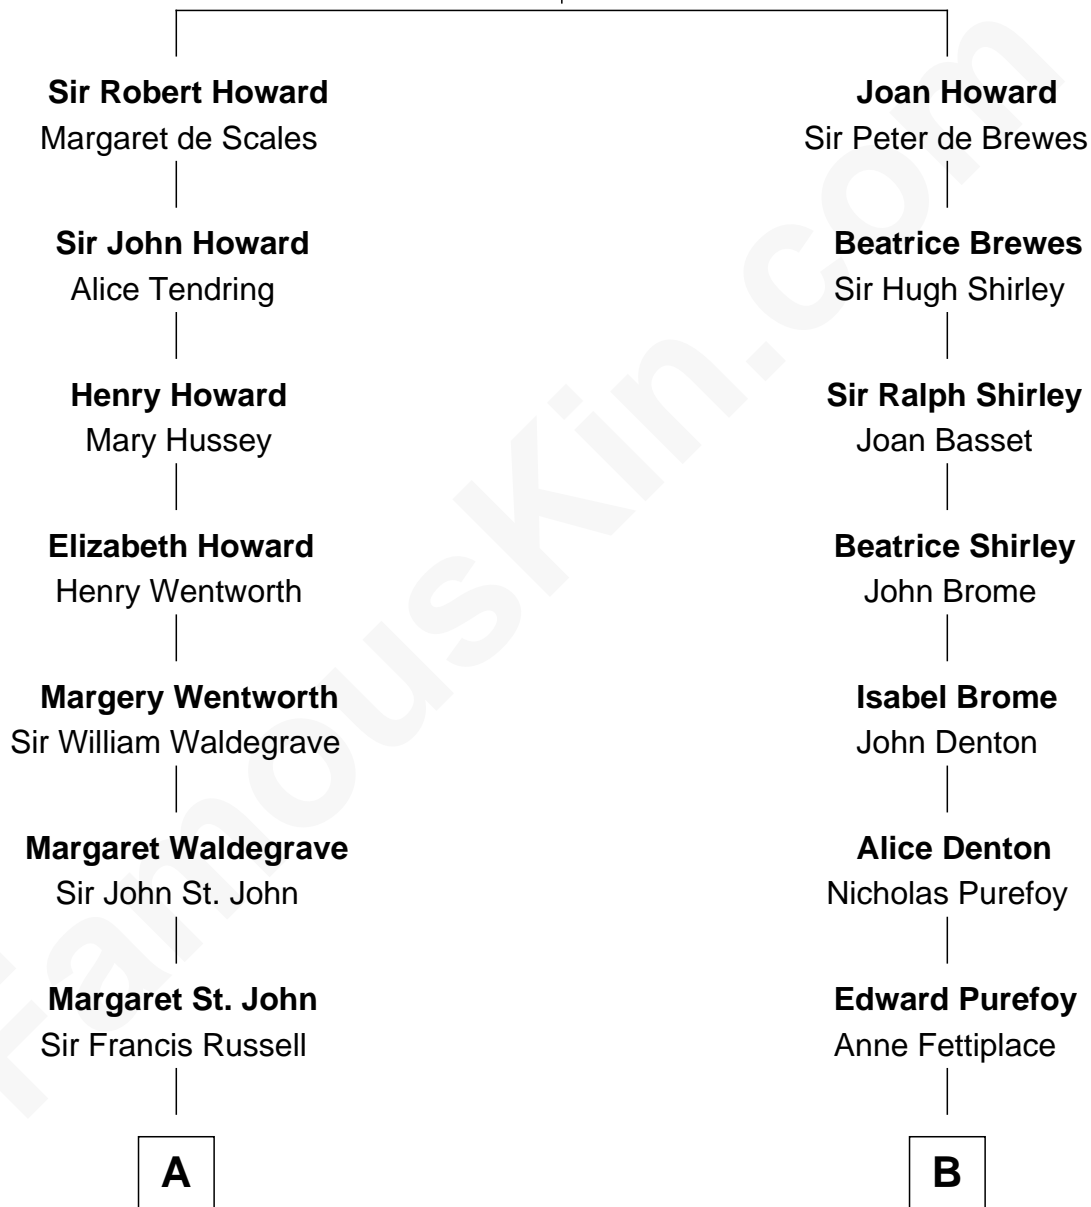

FamousKin.com
Relationship Chart of
Sarah Ferguson
Duchess of York

14th cousin 6 times removed of

Bathsheba (Ruggles) Spooner

First woman executed for murder in U.S. by non-British government

Sir John Howard

Alice de Bois

A

William Russell
Elizabeth Long

Francis Russell
Catherine Brydges

Sir William Russell
Anne Carr

William Russell
Rachel Wriothesley

Sir Wriothesley Russell
Elizabeth Howland

John Russell
Gertrude Leveson-Gower

Gov. Thomas Dudley
Dorothy York

Mercy Dudley
Rev. John Woodbridge

Martha Woodbridge
Samuel Ruggles

Rev. Timothy Ruggles
Mary White

Timothy Dwight Ruggles
Bathsheba Bourne

Bathsheba (Ruggles) Spooner
First Woman Executed in U.S.