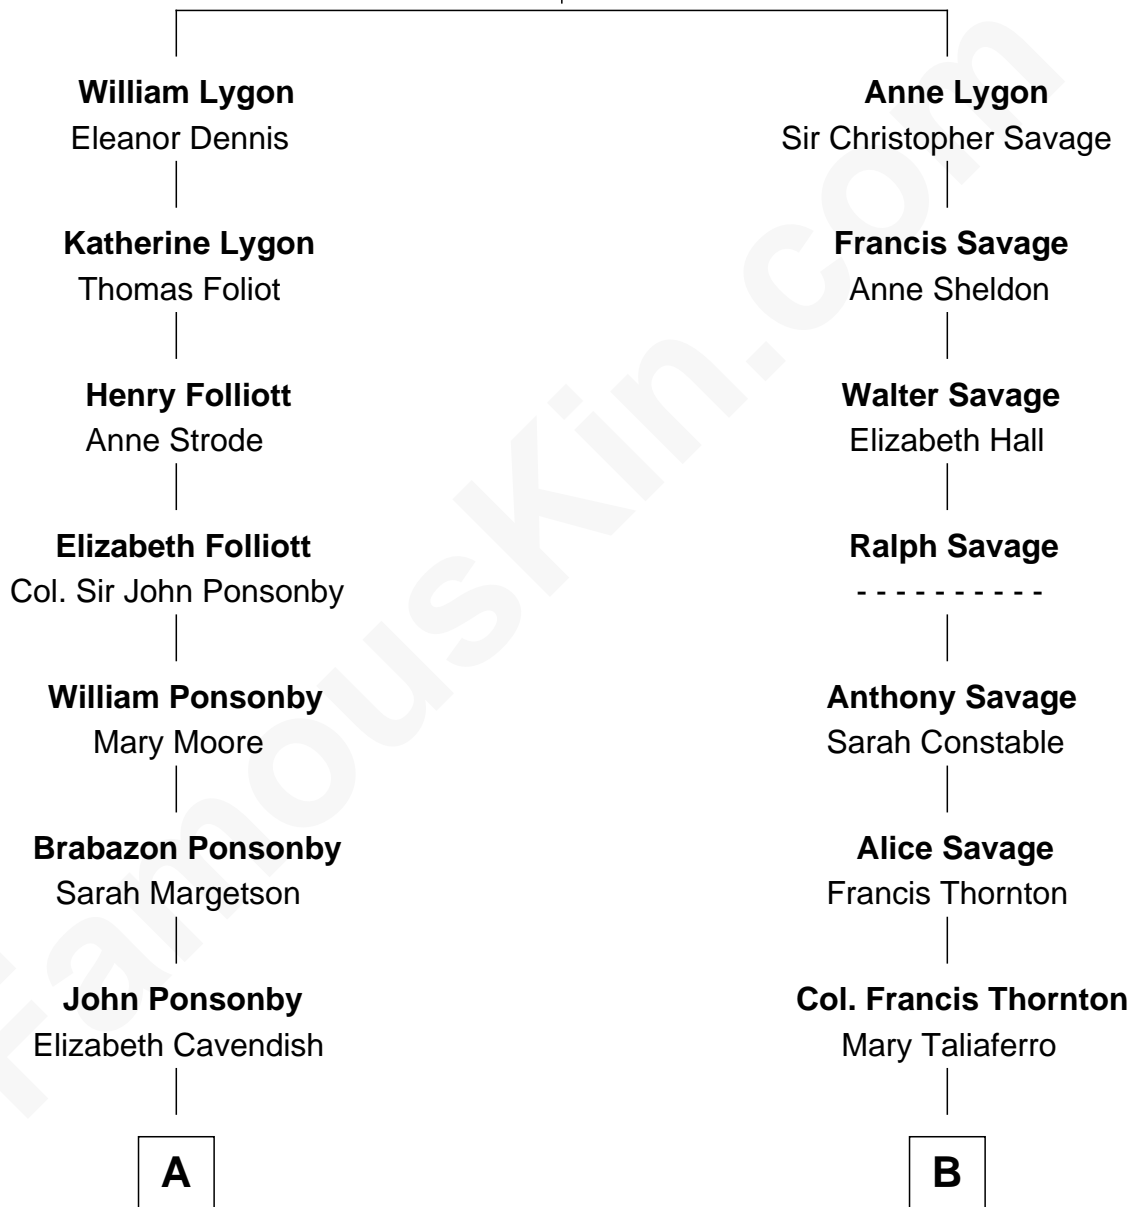

# FamousKin.com Relationship Chart of

**Sarah Ferguson**

*Duchess of York*

13th cousin 1 time removed of

**Adlai Stevenson II**

*31st Governor of Illinois*

**Sir Richard Lygon**

Margaret Greville

**A**

**Frances Ponsonby**  
Cornelius O'Callaghan

**Louisa O'Callaghan**  
William Cavendish

**George Henry Cavendish**  
Louisa Lascelles

**Susan Henrietta Cavendish**  
Henry Robert Brand

**Margaret Brand**  
Algernon Francis Holford Ferguson

**Andrew Henry Ferguson**  
Marian Louisa Montagu-Douglas-Scott

**Ronald Ivor Ferguson**  
Susan Mary Wright

**Sarah Ferguson**  
*Duchess of York*

**B**

**Mildred Thornton**  
Dr. Thomas Walker

**Peachy Walker**  
Col. Joshua Frye

**Thomas Walker Frye**  
Elizabeth Speed Smith

**Mary Peachy Frye**  
Rev. Lewis Warner Green

**Letitia Green**  
Adlai Ewing Stevenson

**Lewis Green Stevenson**  
Helen Louise Davis

**Adlai Stevenson II**  
*31st Governor of Illinois*