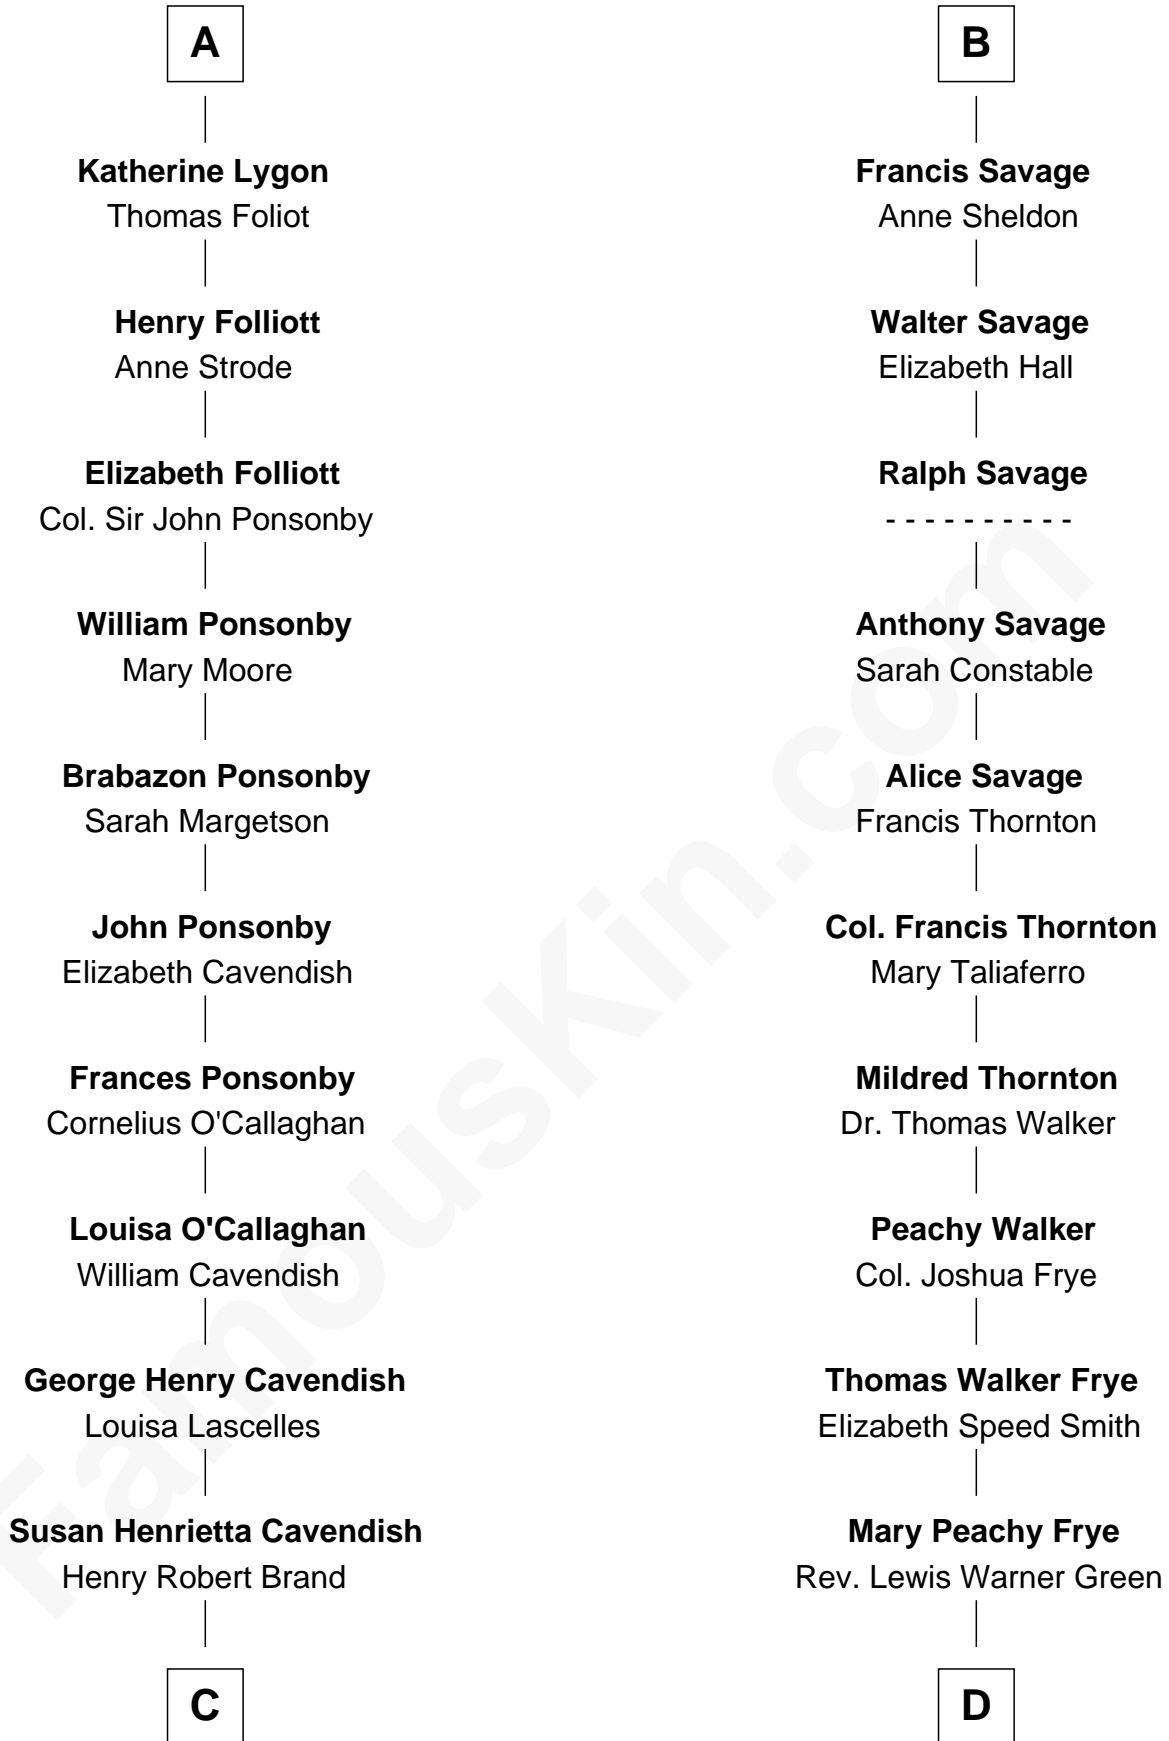

FamousKin.com Relationship Chart of

Sarah Ferguson

Duchess of York

19th cousin 1 time removed of

Adlai Stevenson II

31st Governor of Illinois

Henry Plantagenet

Maud de Chaworth

Sir John Savage

Sir Christopher Savage

Anne Stanley

Sir Christopher Savage

Anne Lygon

B

C

Margaret Brand

Algernon Francis Holford Ferguson

Andrew Henry Ferguson

Marian Louisa Montagu-Douglas-Scott

Ronald Ivor Ferguson

Susan Mary Wright

Sarah Ferguson

Duchess of York

D