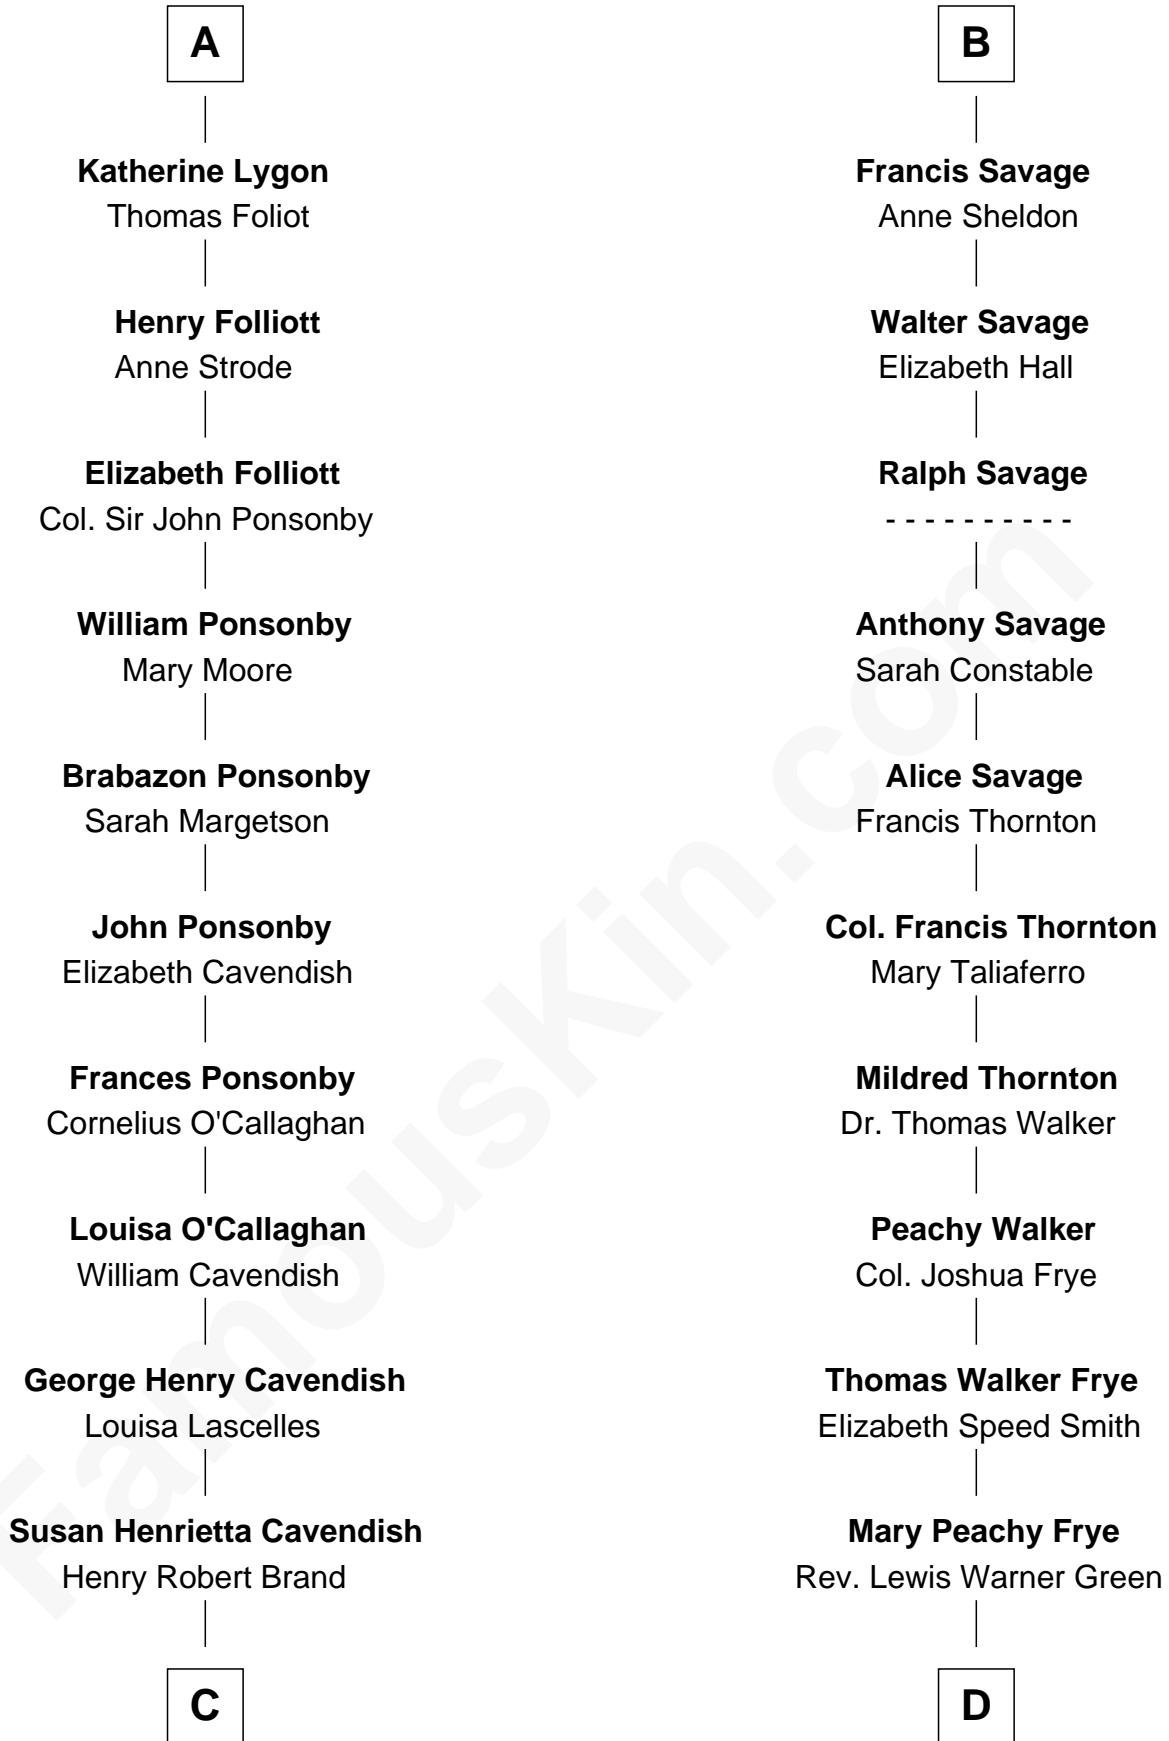

FamousKin.com Relationship Chart of

Sarah Ferguson

Duchess of York

19th cousin 1 time removed of

Adlai Stevenson II

31st Governor of Illinois

Bartholomew de Badlesmere

Margaret de Clare

Sir John Savage

Sir Christopher Savage

Anne Stanley

Sir Christopher Savage

Anne Lygon

B

C

Margaret Brand
Algernon Francis Holford Ferguson

Andrew Henry Ferguson
Marian Louisa Montagu-Douglas-Scott

Ronald Ivor Ferguson
Susan Mary Wright

Sarah Ferguson
Duchess of York

D

Letitia Green
Adlai Ewing Stevenson

Lewis Green Stevenson
Helen Louise Davis