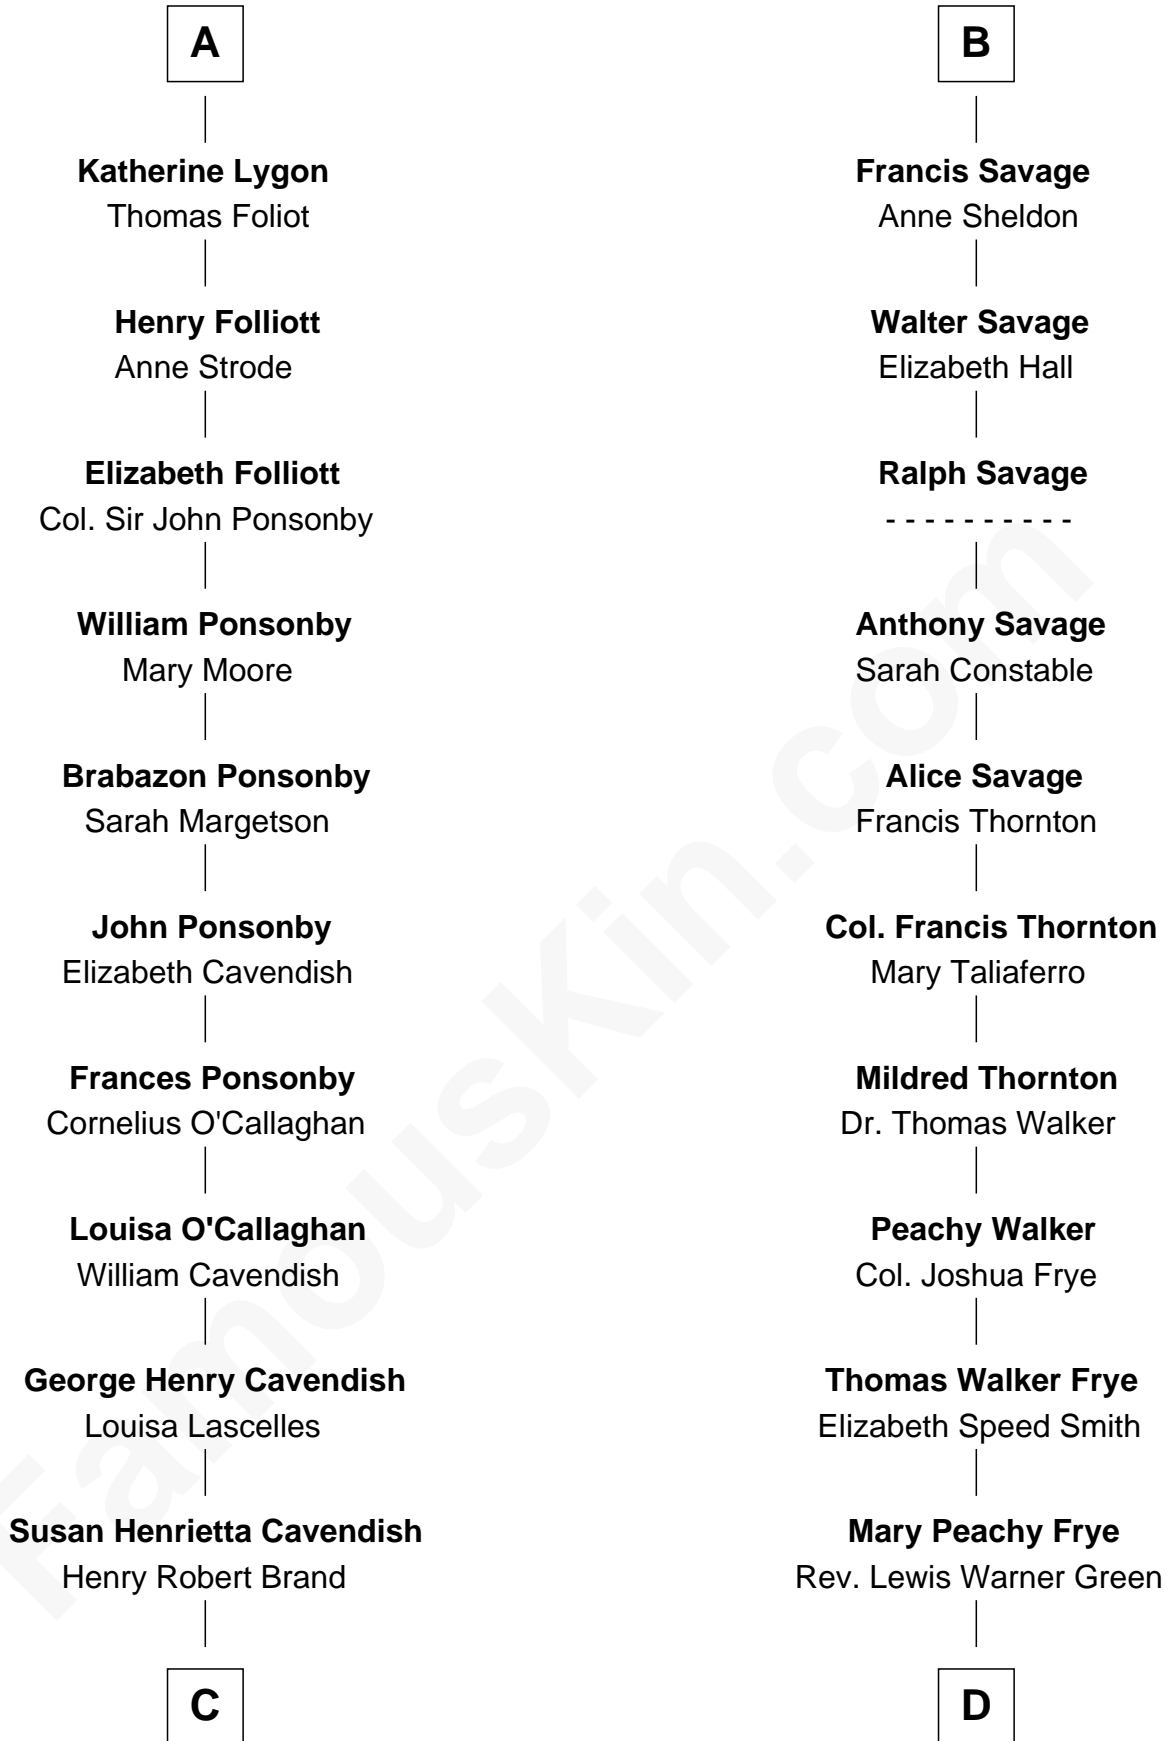

# FamousKin.com Relationship Chart of

**Sarah Ferguson**

*Duchess of York*

19th cousin 1 time removed of

**Adlai Stevenson II**

*31st Governor of Illinois*

**Edmund Fitzalan**

Alice de Warenne

**Richard Fitzalan**  
Eleanor Plantagenet

**Sir Richard Fitzalan**  
Elizabeth de Bohun

**Elizabeth Fitzalan**  
Sir Thomas Mowbray

**Isabel Mowbray**  
Sir James Berkeley

**Maurice Berkeley**  
Isabel Mead

**Anne Berkeley**  
Sir William Dennis

**Eleanor Dennis**  
William Lygon

**A**

**Richard Fitzalan**  
Eleanor Plantagenet

**Sir Richard Fitzalan**  
Elizabeth de Bohun

**Elizabeth Fitzalan**  
Sir Robert Goushill

**Joan Goushill**  
Sir Thomas Stanley

**Katherine Stanley**  
Sir John Savage

**Sir Christopher Savage**  
Anne Stanley

**Sir Christopher Savage**  
Anne Lygon

**B**

**C**

**Margaret Brand**

Algernon Francis Holford Ferguson