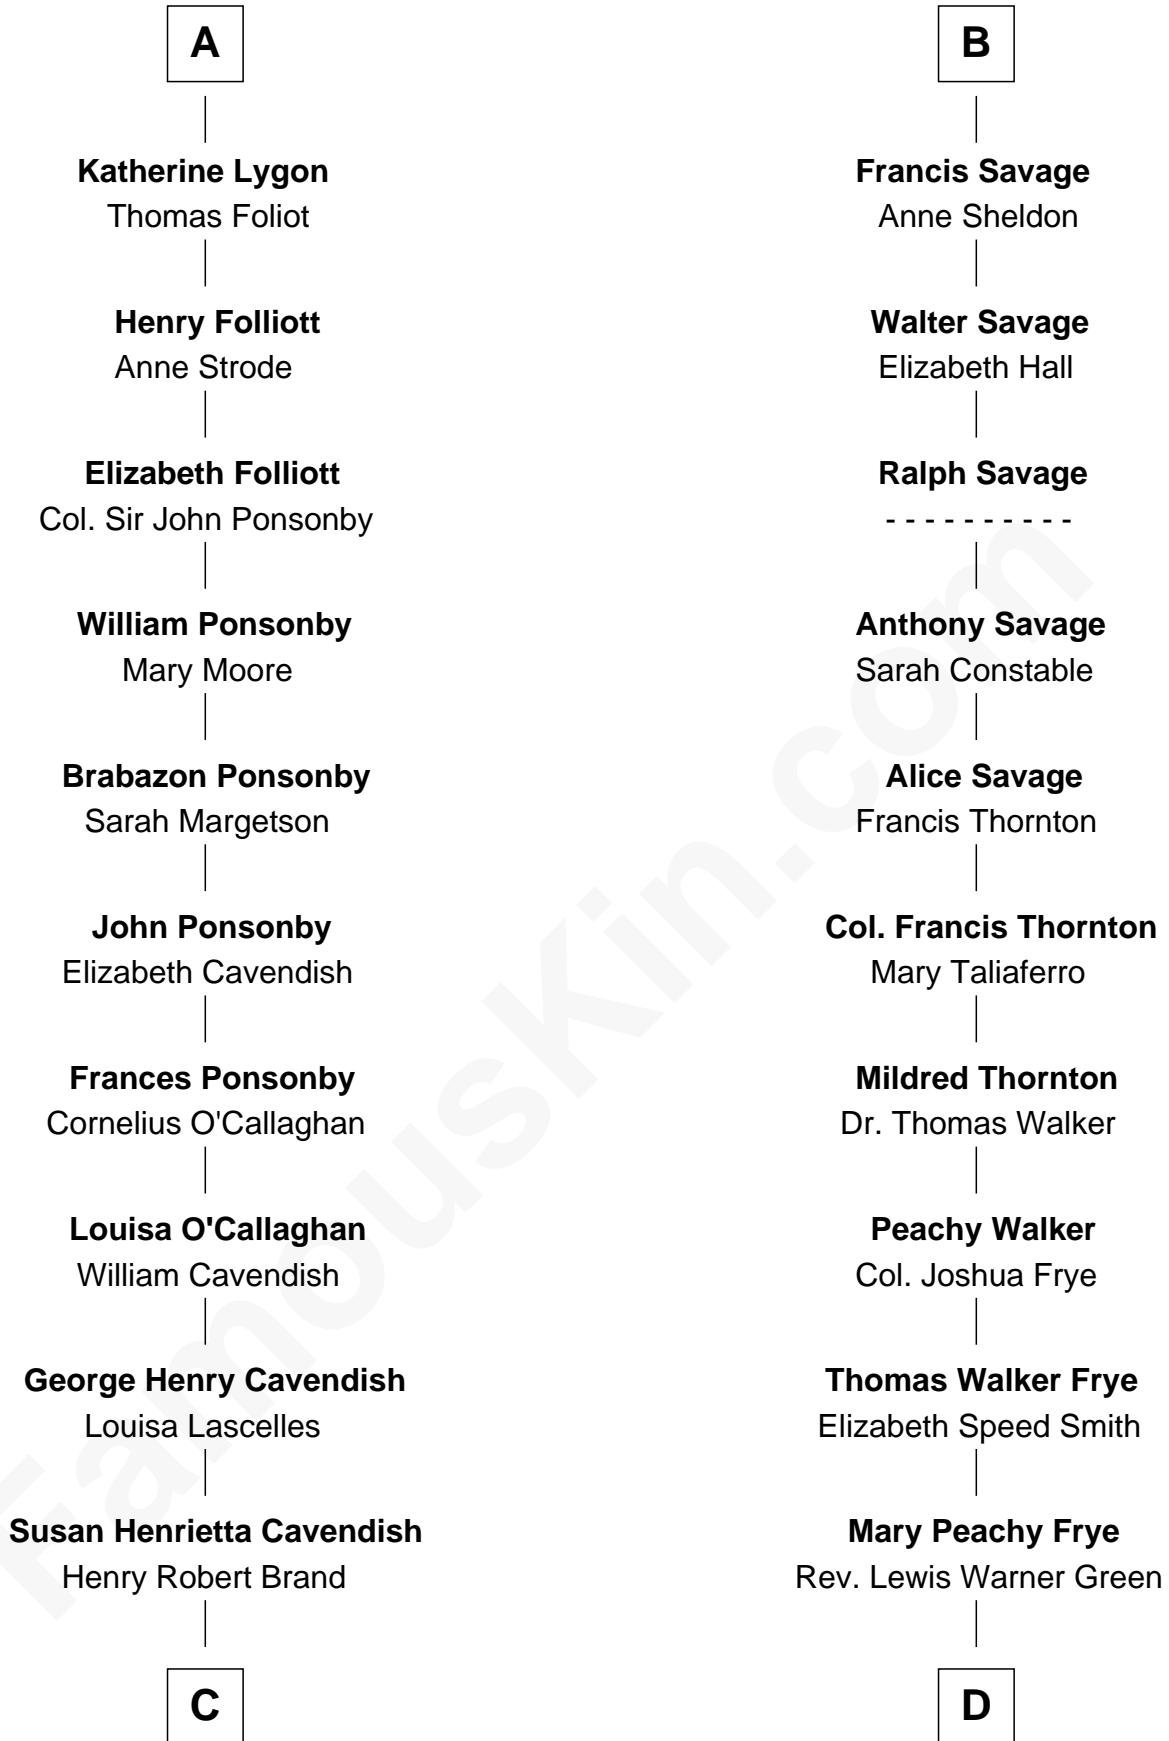

FamousKin.com Relationship Chart of

Sarah Ferguson

Duchess of York

19th cousin 1 time removed of

Adlai Stevenson II

31st Governor of Illinois

Humphrey de Bohun

Elizabeth Plantagenet

Sir William de Bohun
Elizabeth de Badlesmere

Elizabeth de Bohun
Sir Richard Fitzalan

Elizabeth Fitzalan
Sir Thomas Mowbray

Isabel Mowbray
Sir James Berkeley

Maurice Berkeley
Isabel Mead

Anne Berkeley
Sir William Dennis

Eleanor Dennis
William Lygon

A

Sir William de Bohun
Elizabeth de Badlesmere

Elizabeth de Bohun
Sir Richard Fitzalan

Elizabeth Fitzalan
Sir Robert Goushill

Joan Goushill
Sir Thomas Stanley

Katherine Stanley
Sir John Savage

Sir Christopher Savage
Anne Stanley

Sir Christopher Savage
Anne Lygon

B

C

Margaret Brand

Algernon Francis Holford Ferguson

Andrew Henry Ferguson

Marian Louisa Montagu-Douglas-Scott