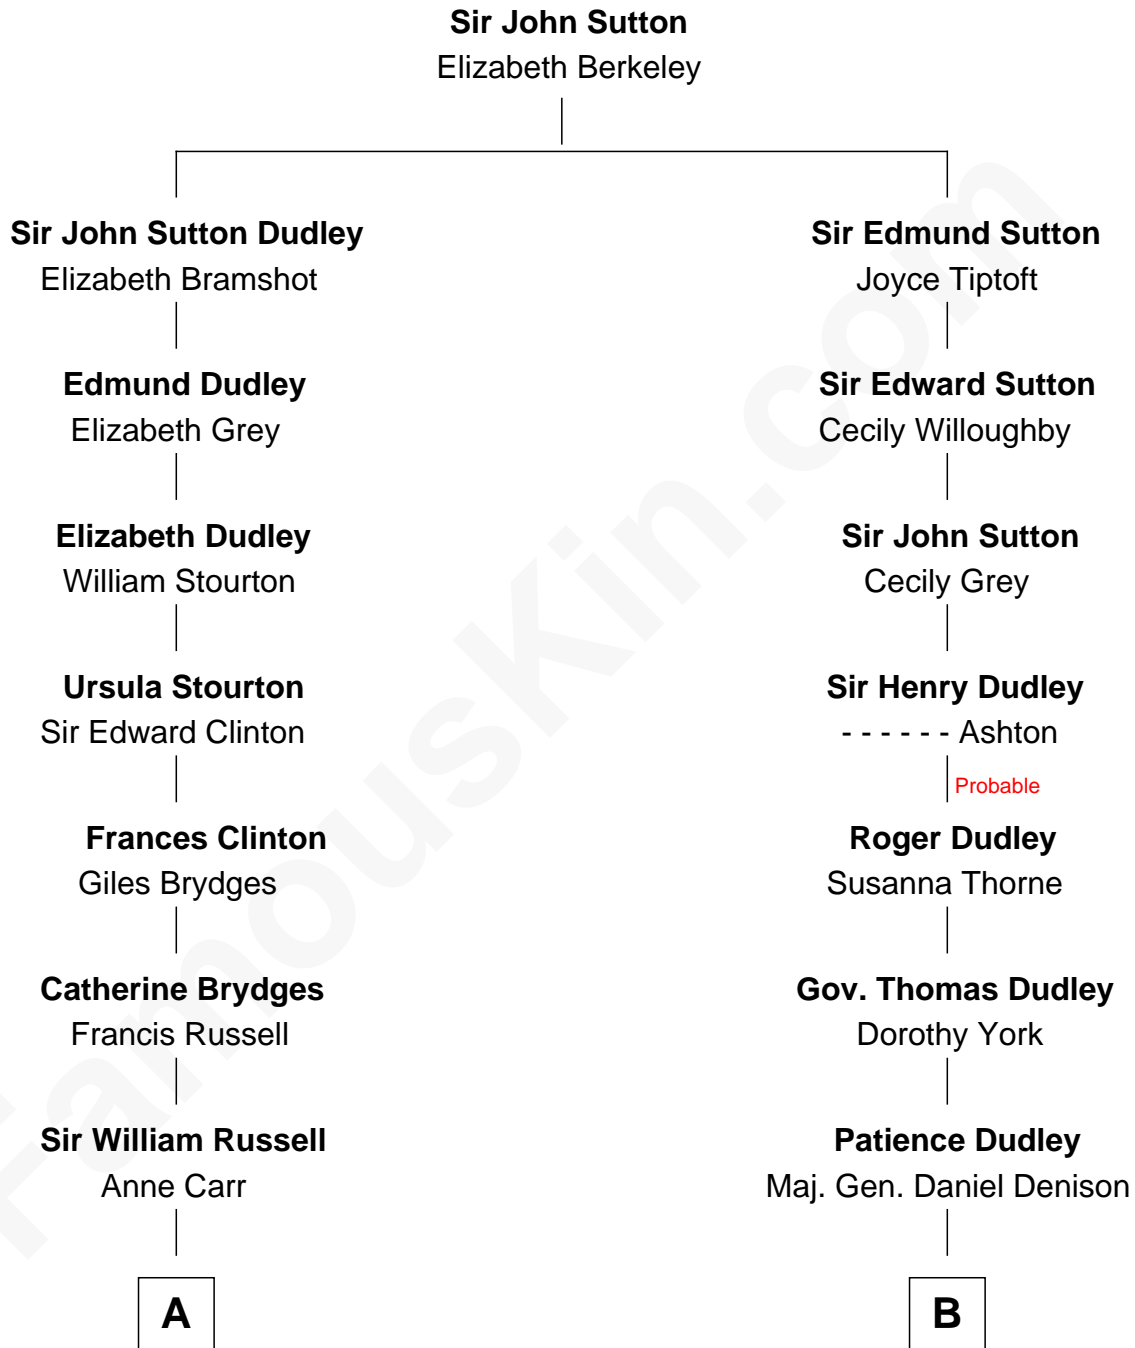

FamousKin.com Relationship Chart of

Sarah Ferguson

Duchess of York

11th cousin 6 times removed of

Nicholas Gilman

Signer of the U.S. Constitution

A

William Russell
Rachel Wriothesley

Sir Wriothesley Russell
Elizabeth Howland

John Russell
Gertrude Leveson-Gower

Francis Russell
Elizabeth Keppel

Sir John Russell
Georgiana Gordon

Louisa Jane Russell
James Hamilton

Louisa Jane Hamilton
William Henry Walter Montagu-Douglas-Scott

Herbert Andrew Montagu-Douglas-Scott
Marie Josephine Edwards

Marian Louisa Montagu-Douglas-Scott
Andrew Henry Ferguson

Ronald Ivor Ferguson
Susan Mary Wright

Sarah Ferguson
Duchess of York

Sarah Ferguson photo by [Norbert Aepli](#) (CC BY 3.0)