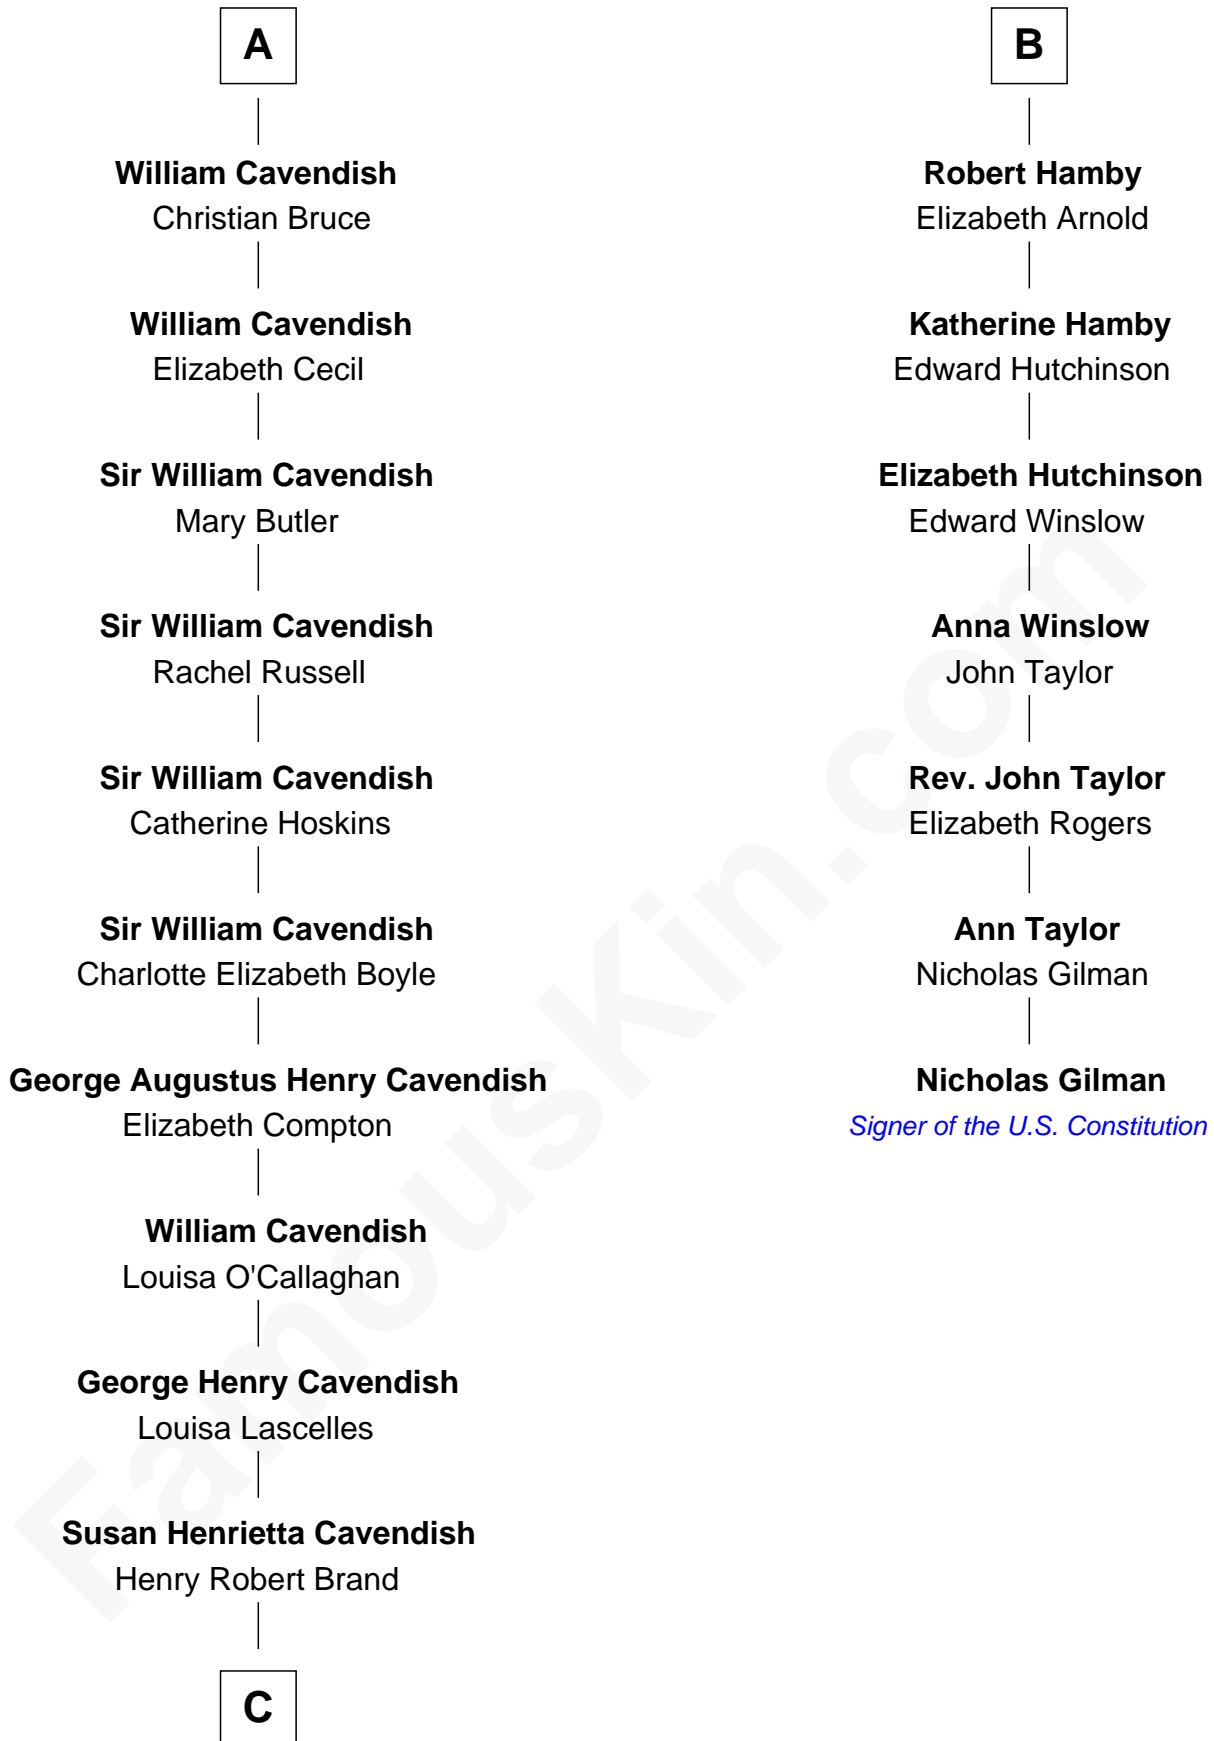

FamousKin.com Relationship Chart of

Sarah Ferguson

Duchess of York

13th cousin 7 times removed of

Nicholas Gilman

Signer of the U.S. Constitution

Sir Walter Tailboys

Margaret - - - - -