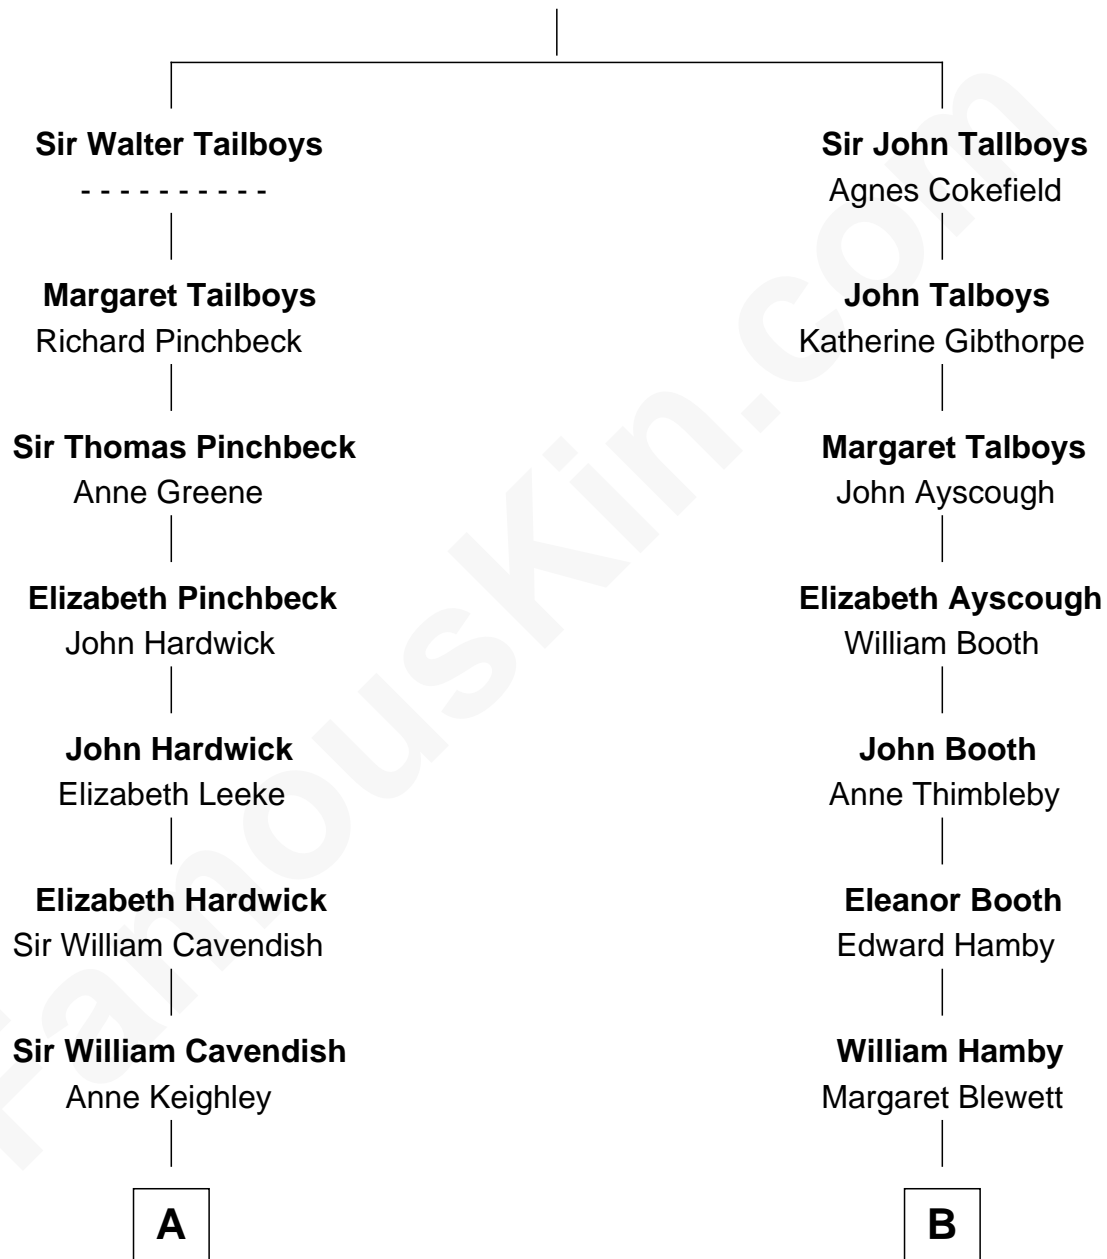

FamousKin.com Relationship Chart of

Sarah Ferguson

Duchess of York

13th cousin 7 times removed of

Nicholas Gilman

Signer of the U.S. Constitution

Sir Walter Tailboys

Margaret - - - - -

C

—
Margaret Brand

Algernon Francis Holford Ferguson

—
Andrew Henry Ferguson

Marian Louisa Montagu-Douglas-Scott

—
Ronald Ivor Ferguson

Susan Mary Wright

—
Sarah Ferguson