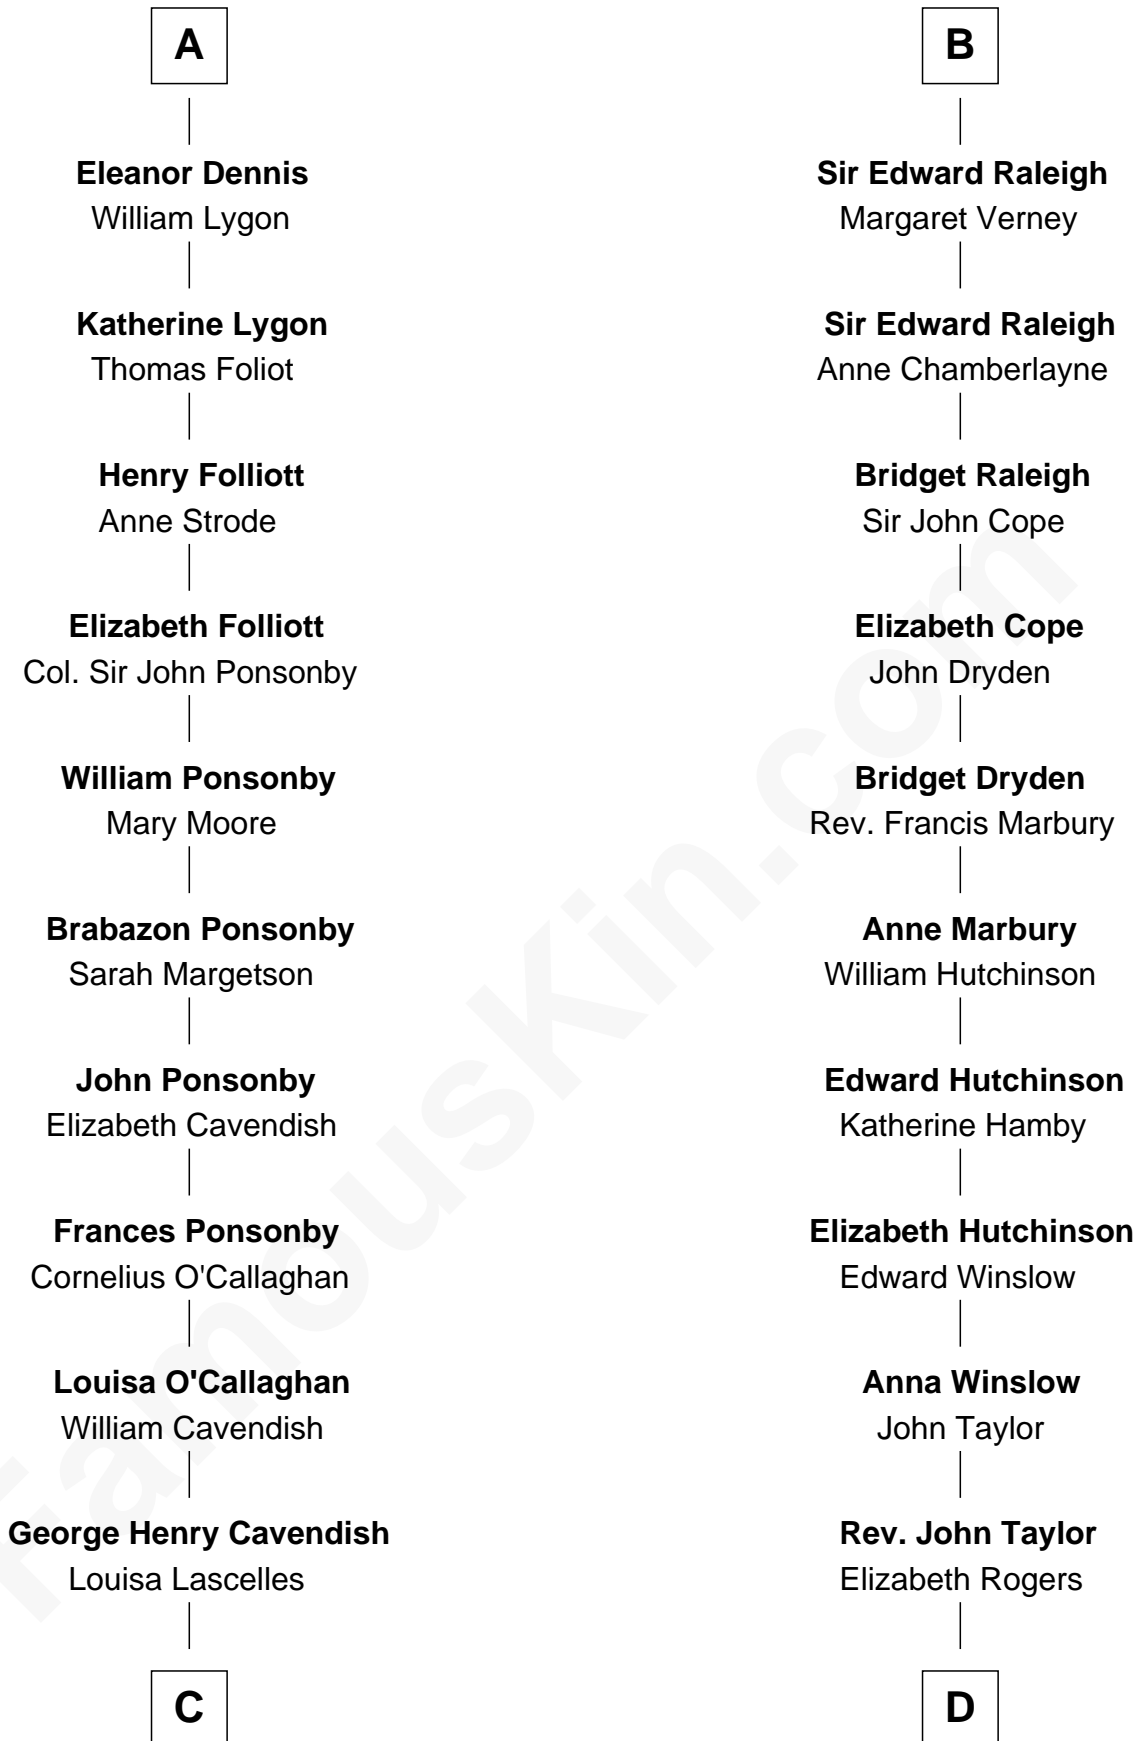

FamousKin.com Relationship Chart of

Sarah Ferguson

Duchess of York

18th cousin 3 times removed of

Nicholas Gilman

Signer of the U.S. Constitution

Humphrey de Bohun

Maud de Fiennes

Humphrey de Bohun

Elizabeth Plantagenet

Sir William de Bohun
Elizabeth de Badlesmere

Elizabeth de Bohun
Sir Richard Fitzalan

Elizabeth Fitzalan
Sir Thomas Mowbray

Isabel Mowbray
Sir James Berkeley

Maurice Berkeley
Isabel Mead

Anne Berkeley
Sir William Dennis

A

Humphrey de Bohun

Elizabeth Plantagenet

Eleanor de Bohun
Sir James le Boteler

Pernel le Boteler
Sir Gilbert Talbot

Sir Richard Talbot
Ankaret le Strange

Mary Talbot
Sir Thomas Greene

Sir Thomas Greene
Phillippa Ferrers

Elizabeth Greene
William Raleigh

B

C

Susan Henrietta Cavendish

Henry Robert Brand

Margaret Brand

Algernon Francis Holford Ferguson