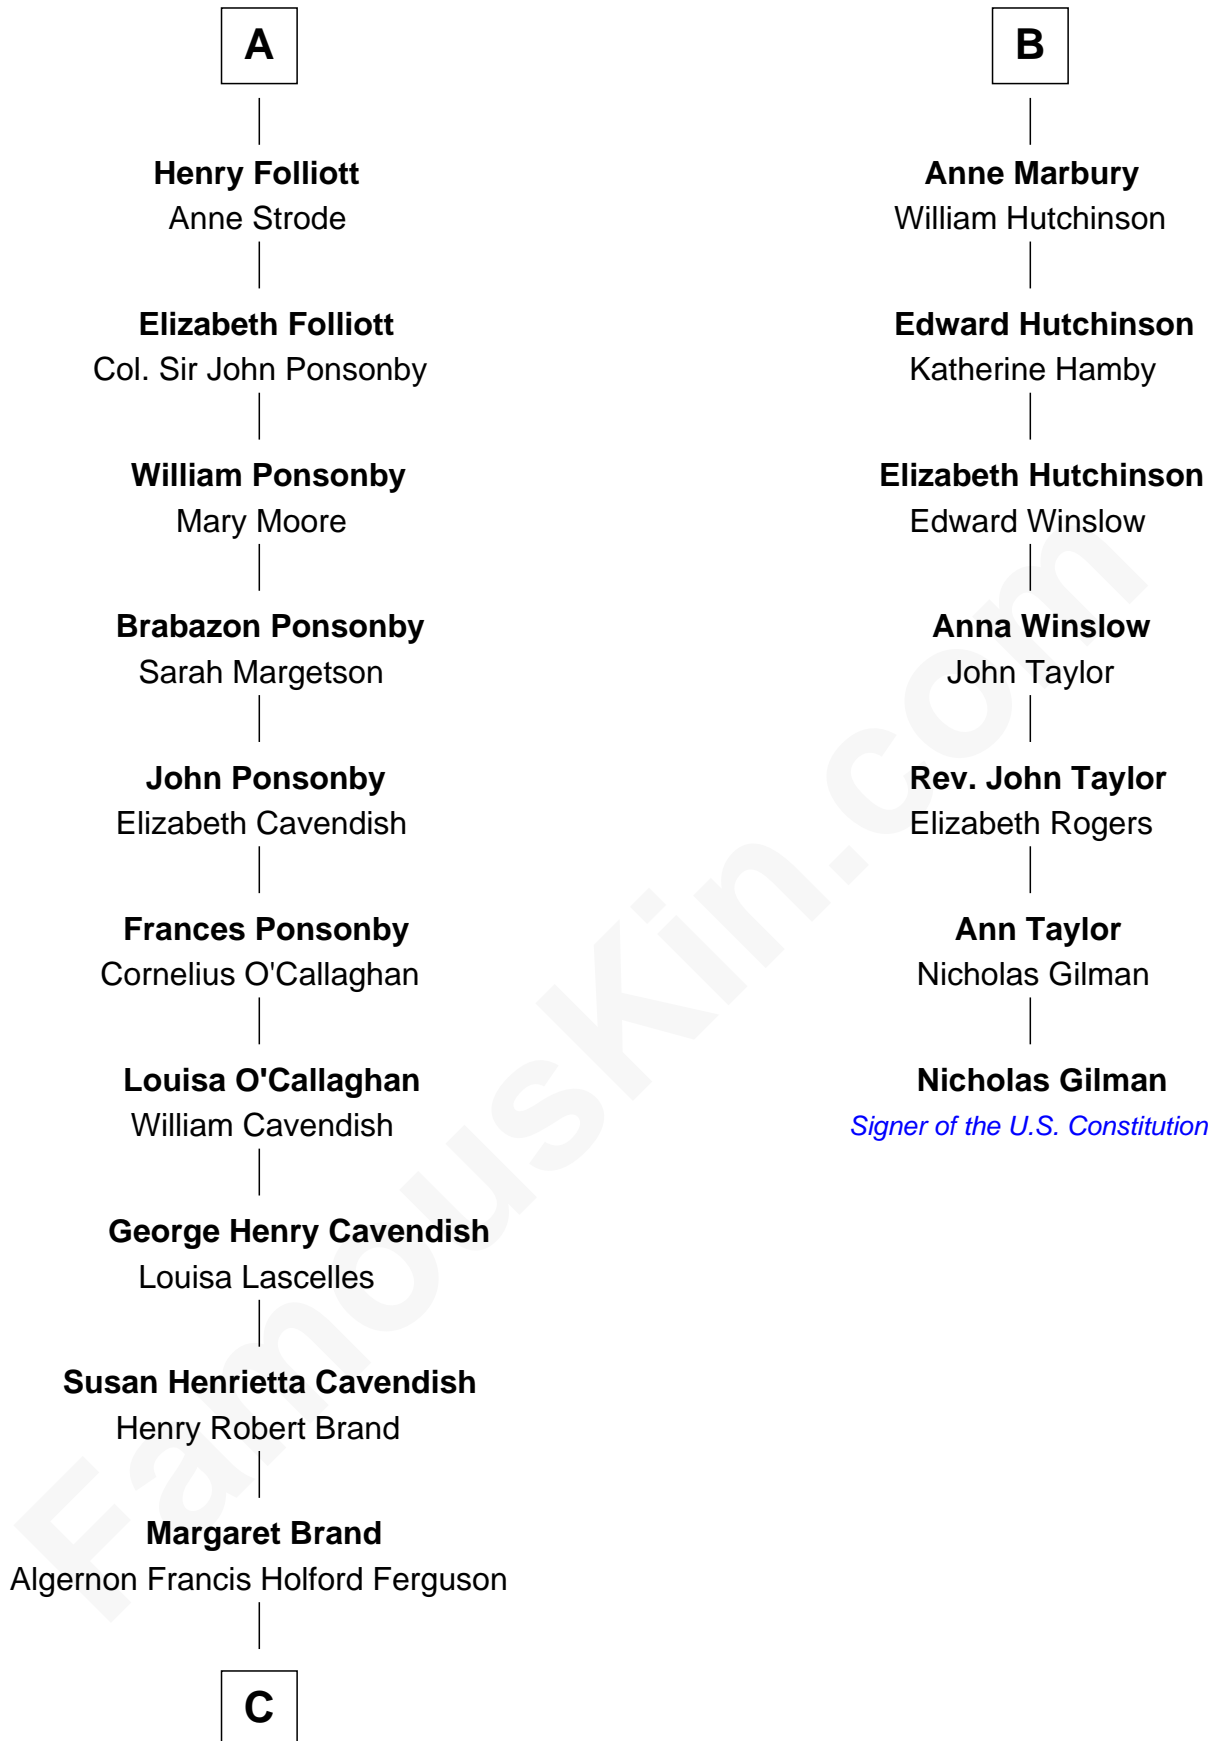

FamousKin.com Relationship Chart of

Sarah Ferguson

Duchess of York

13th cousin 6 times removed of

Nicholas Gilman

Signer of the U.S. Constitution

C

—
Andrew Henry Ferguson

Marian Louisa Montagu-Douglas-Scott

—
Ronald Ivor Ferguson

Susan Mary Wright

—
Sarah Ferguson

Duchess of York

FamousKin.com