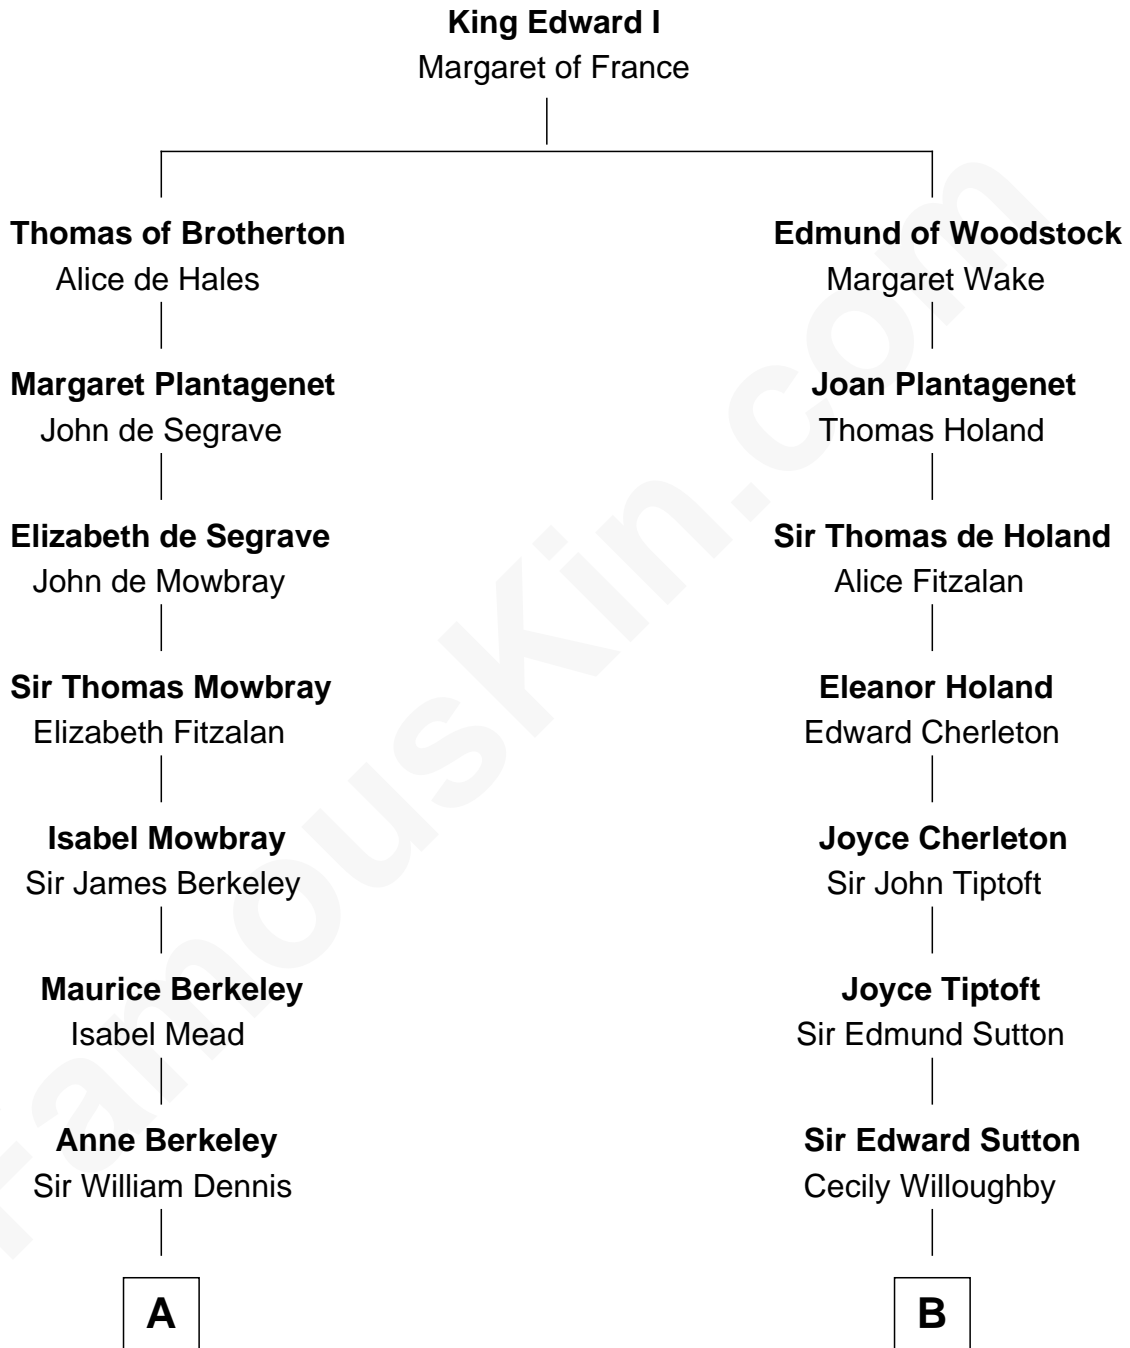

# FamousKin.com Relationship Chart of

**Sarah Ferguson**

*Duchess of York*

16th cousin 5 times removed of

**Nicholas Gilman**

*Signer of the U.S. Constitution*

**C**

—  
**Susan Henrietta Cavendish**

Henry Robert Brand

—  
**Margaret Brand**

Algernon Francis Holford Ferguson

—  
**Andrew Henry Ferguson**

Marian Louisa Montagu-Douglas-Scott

—  
**Ronald Ivor Ferguson**

Susan Mary Wright

—  
**Sarah Ferguson**

*Duchess of York*

FamousKin.com