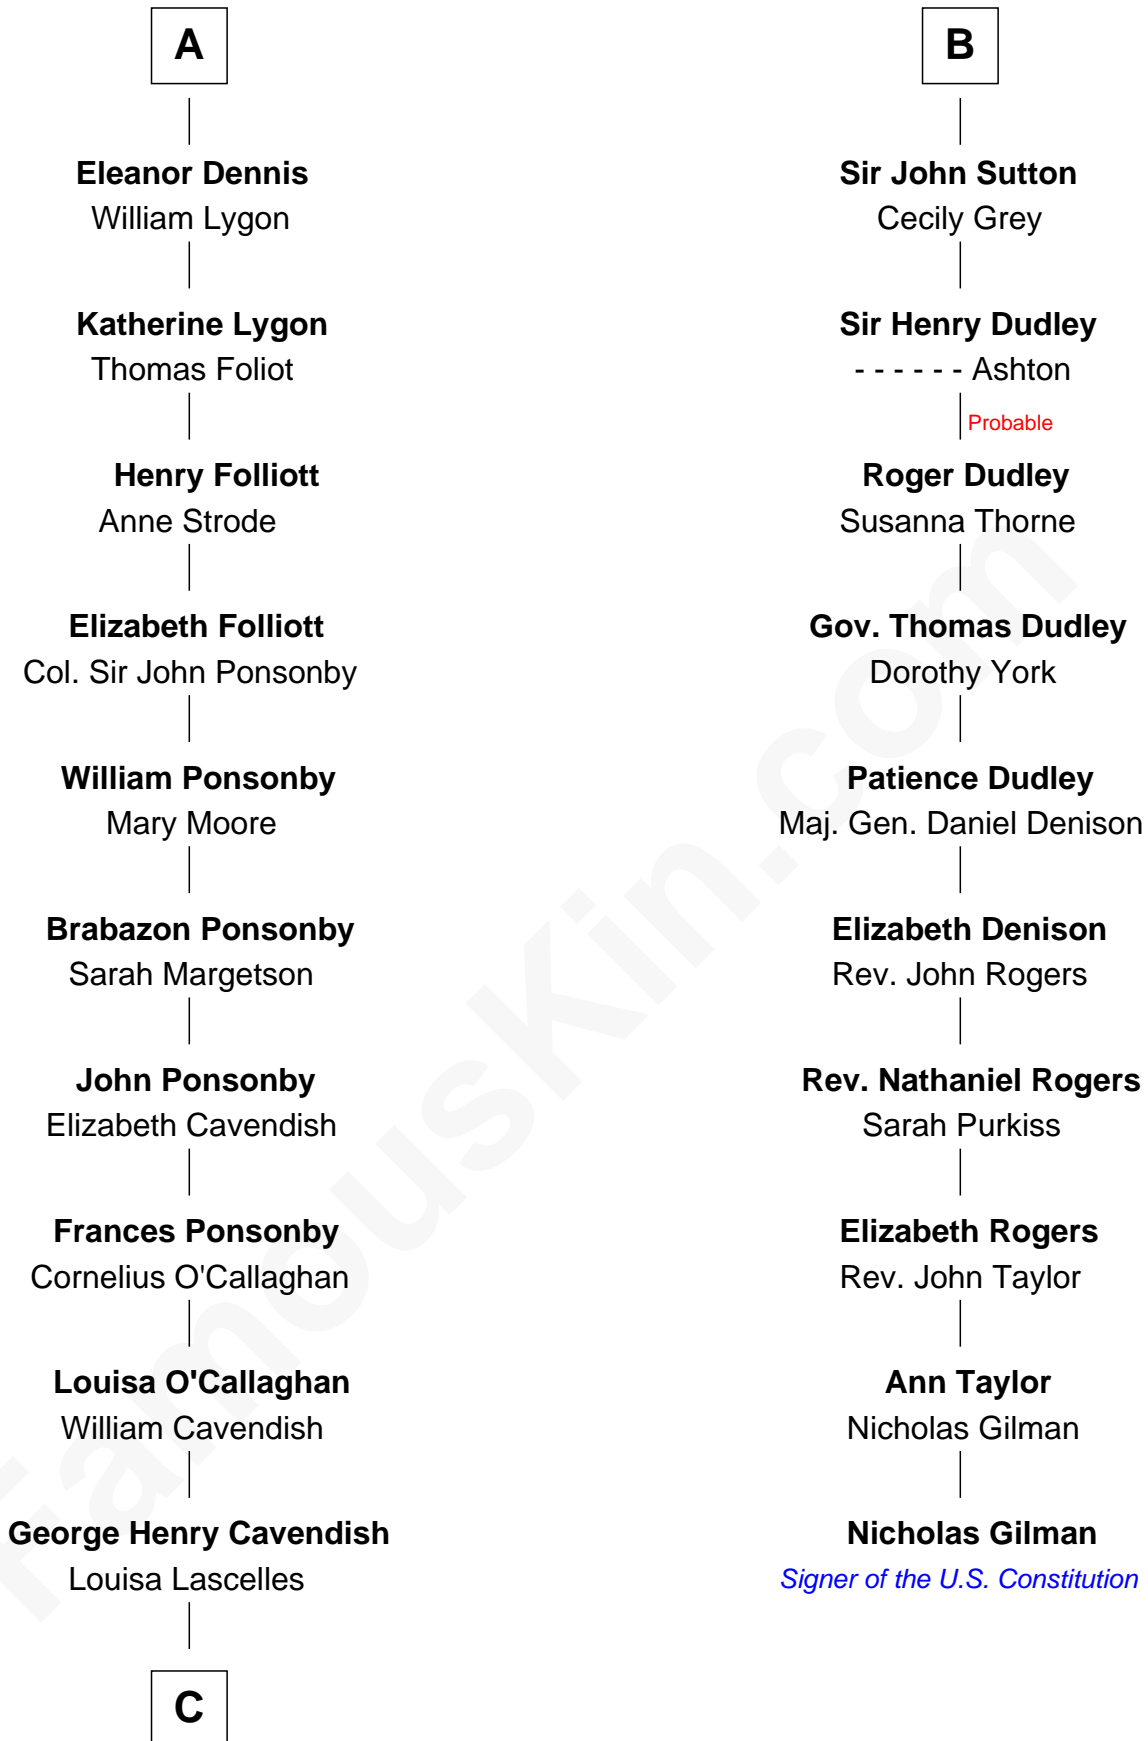

# FamousKin.com Relationship Chart of

**Sarah Ferguson**

*Duchess of York*

16th cousin 5 times removed of

**Nicholas Gilman**

*Signer of the U.S. Constitution*

**C**

—  
**Susan Henrietta Cavendish**

Henry Robert Brand

—  
**Margaret Brand**

Algernon Francis Holford Ferguson

—  
**Andrew Henry Ferguson**

Marian Louisa Montagu-Douglas-Scott

—  
**Ronald Ivor Ferguson**

Susan Mary Wright

—  
**Sarah Ferguson**

*Duchess of York*

FamousKin.com