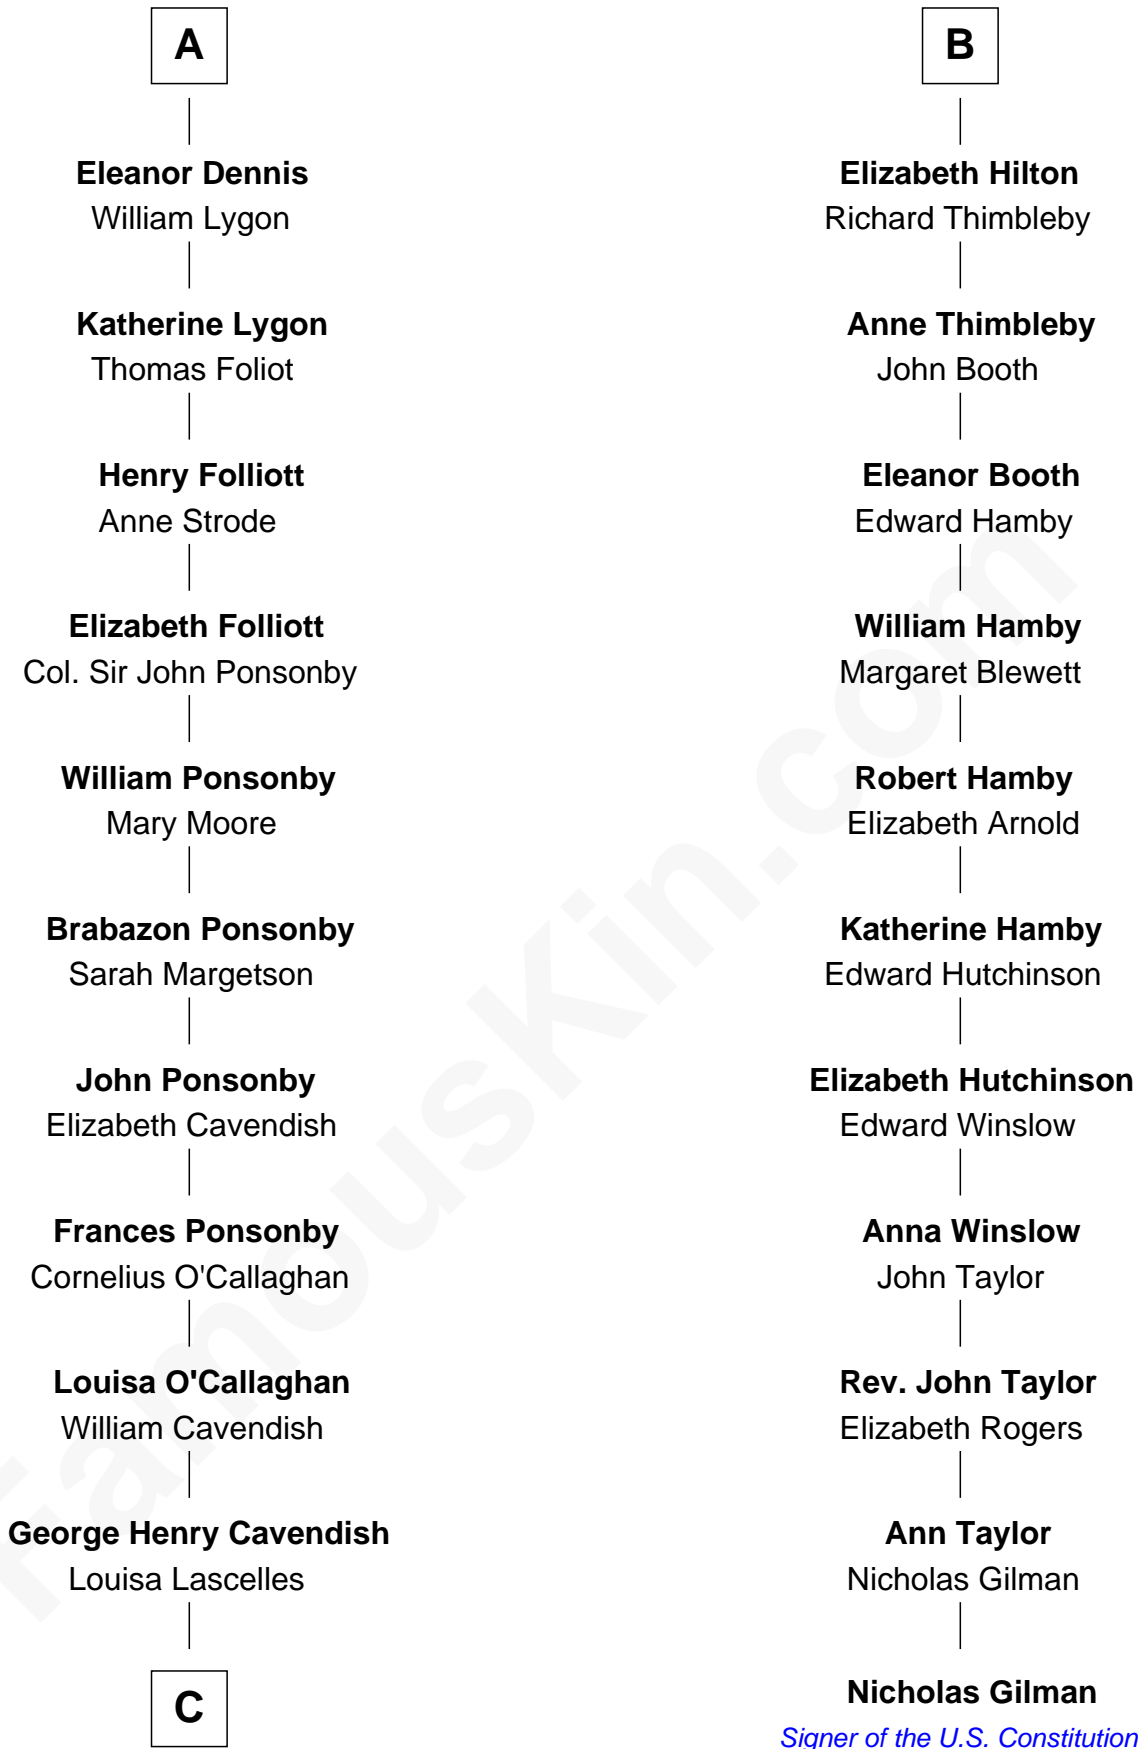

FamousKin.com Relationship Chart of

Sarah Ferguson

Duchess of York

17th cousin 4 times removed of

Nicholas Gilman

Signer of the U.S. Constitution

Thomas de Clare
Juliana FitzMaurice

Margaret de Clare
Bartholomew de Badlesmere

Elizabeth de Badlesmere
Sir William de Bohun

Elizabeth de Bohun
Sir Richard Fitzalan

Elizabeth Fitzalan
Sir Thomas Mowbray

Isabel Mowbray
Sir James Berkeley

Maurice Berkeley
Isabel Mead

Anne Berkeley
Sir William Dennis

A

Margaret de Clare
Bartholomew de Badlesmere

Margery de Badlesmere
Sir William de Ros

Maud de Roos
John de Welles

Margery de Welles
Stephen le Scrope

Maude le Scrope
Sir Baldwin Freville

Margaret Freville
Sir Hugh Willoughby

Margery Willoughby
Sir Godfrey Hilton

B

C

—
Susan Henrietta Cavendish

Henry Robert Brand

—
Margaret Brand

Algernon Francis Holford Ferguson

—
Andrew Henry Ferguson