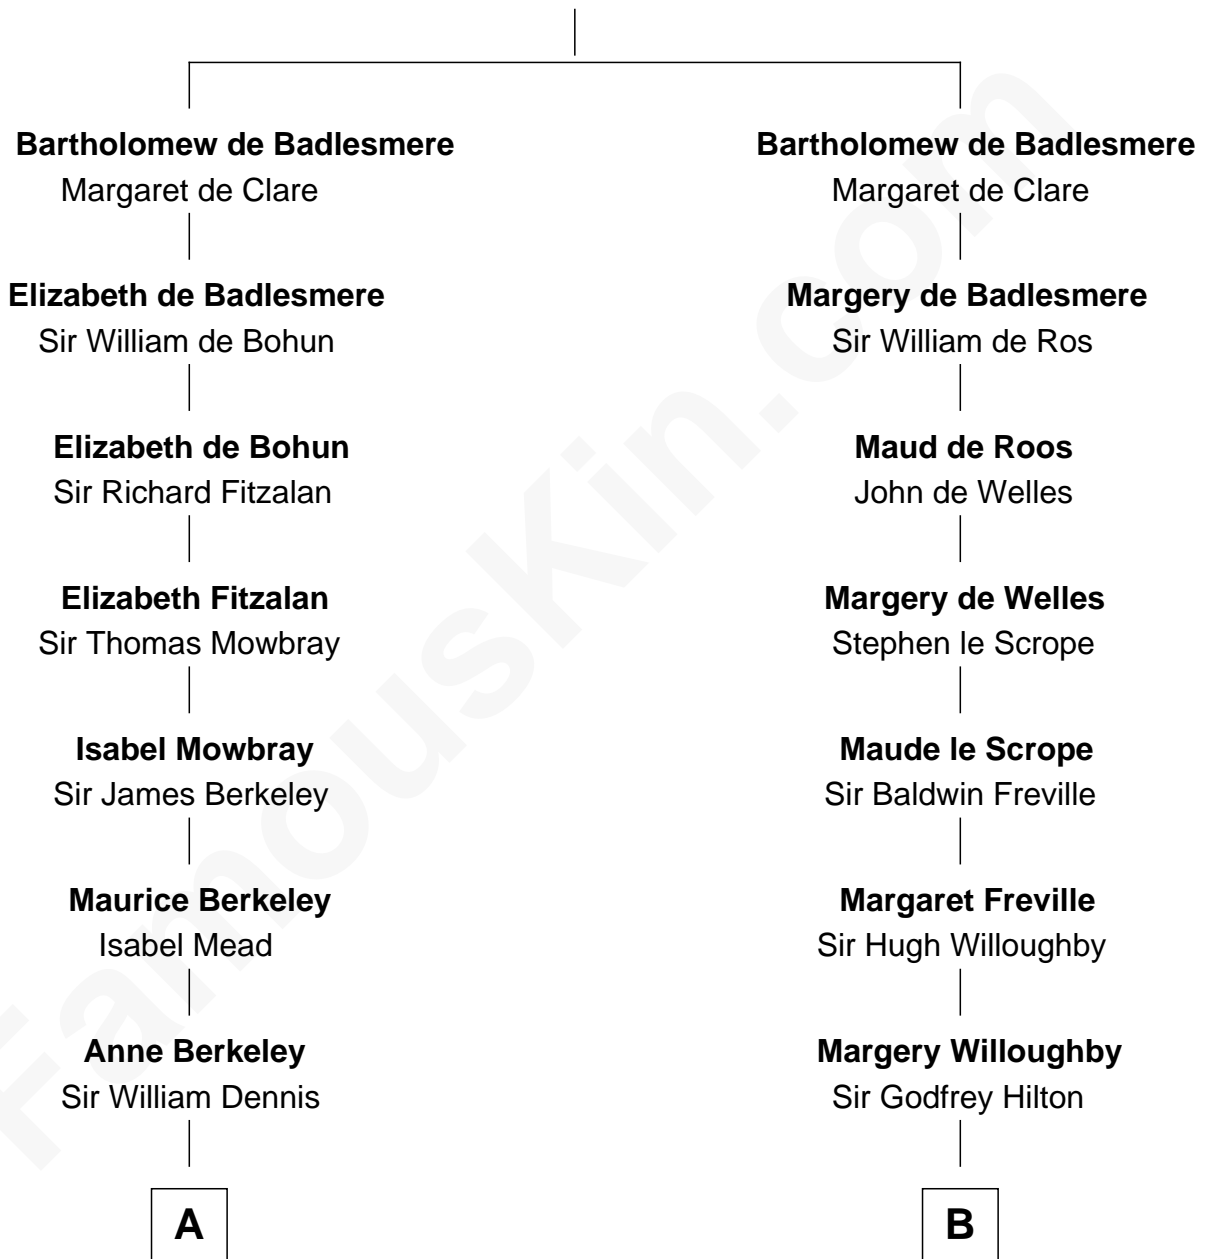

FamousKin.com Relationship Chart of

Sarah Ferguson

Duchess of York

17th cousin 4 times removed of

Nicholas Gilman

Signer of the U.S. Constitution

Gunselm de Badlesmere

C

—
Susan Henrietta Cavendish

Henry Robert Brand

—
Margaret Brand

Algernon Francis Holford Ferguson

—
Andrew Henry Ferguson

Marian Louisa Montagu-Douglas-Scott

—
Ronald Ivor Ferguson

Susan Mary Wright

—
Sarah Ferguson

Duchess of York

FamousKin.com