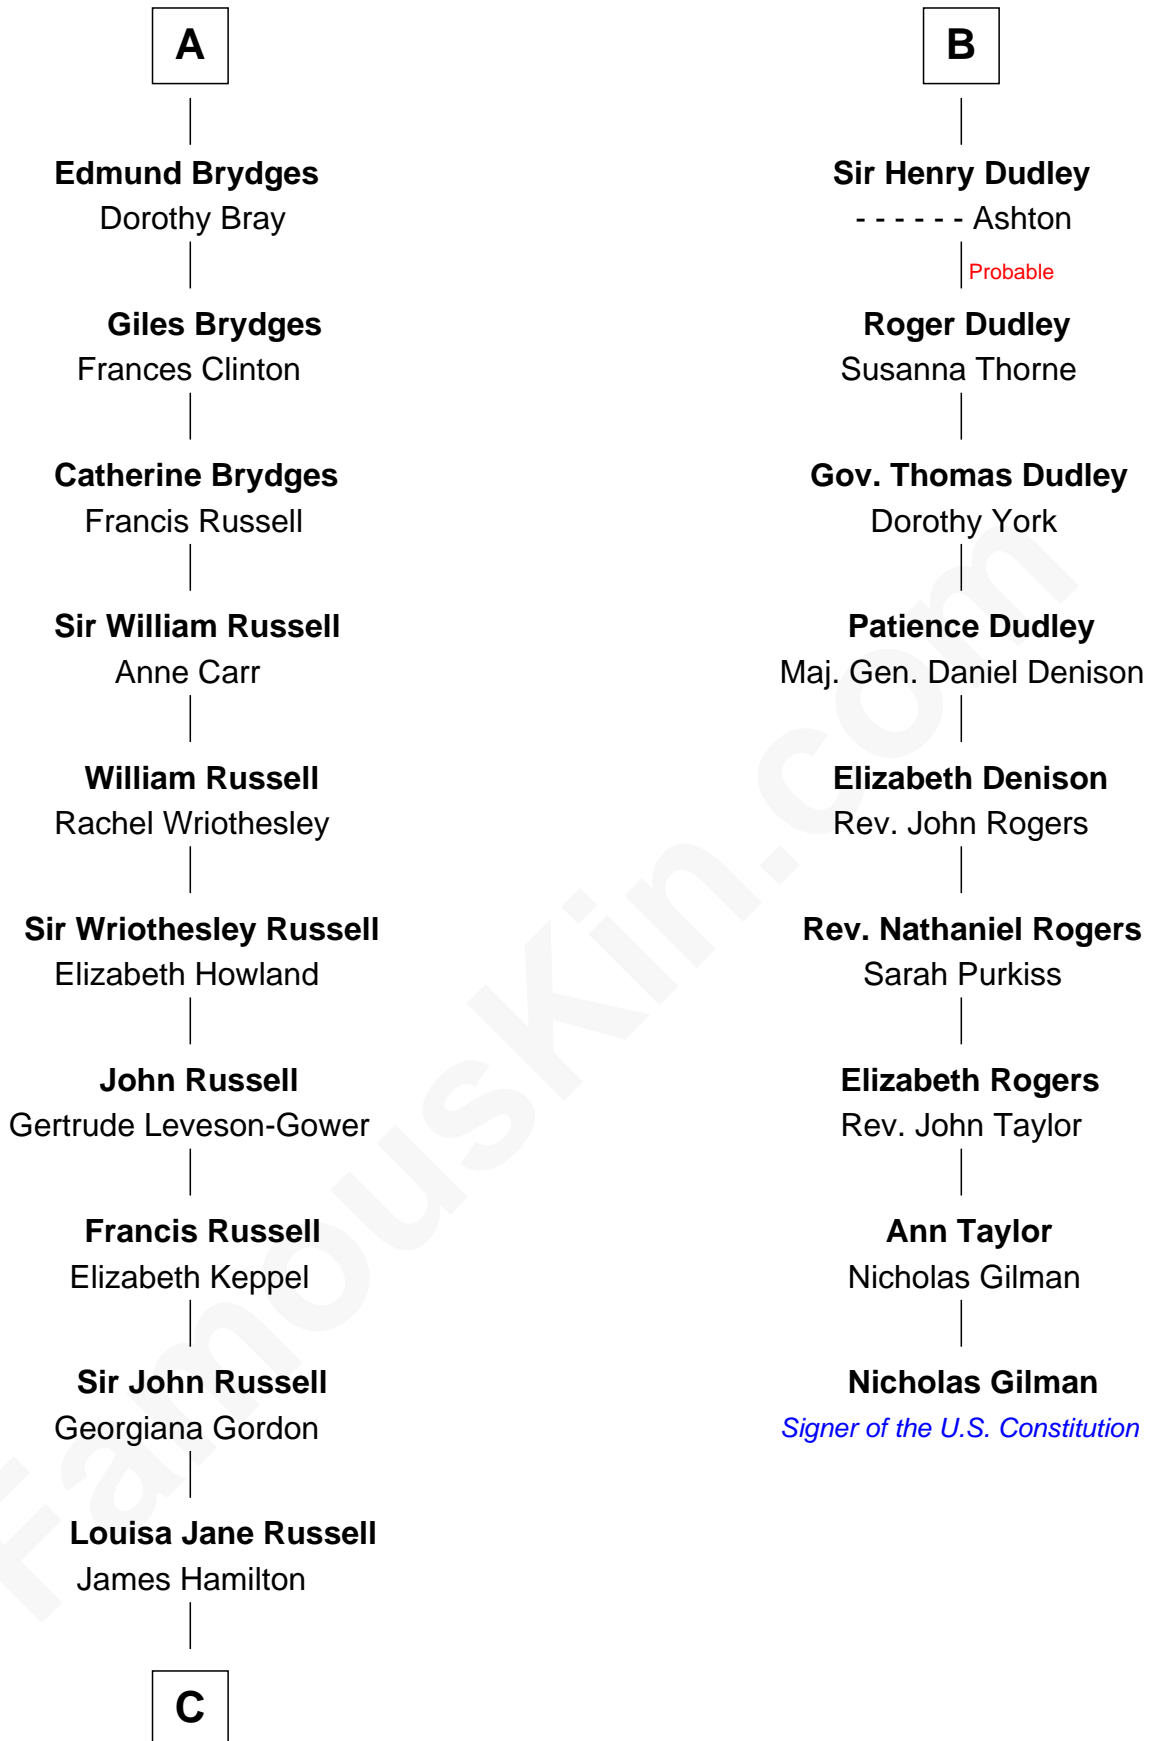

# FamousKin.com Relationship Chart of

**Sarah Ferguson**

*Duchess of York*

15th cousin 6 times removed of

**Nicholas Gilman**

*Signer of the U.S. Constitution*

**C**

**Louisa Jane Hamilton**

William Henry Walter Montagu-Douglas-Scott

**Herbert Andrew Montagu-Douglas-Scott**

Marie Josephine Edwards

**Marian Louisa Montagu-Douglas-Scott**

Andrew Henry Ferguson

**Ronald Ivor Ferguson**

Susan Mary Wright

**Sarah Ferguson**

*Duchess of York*