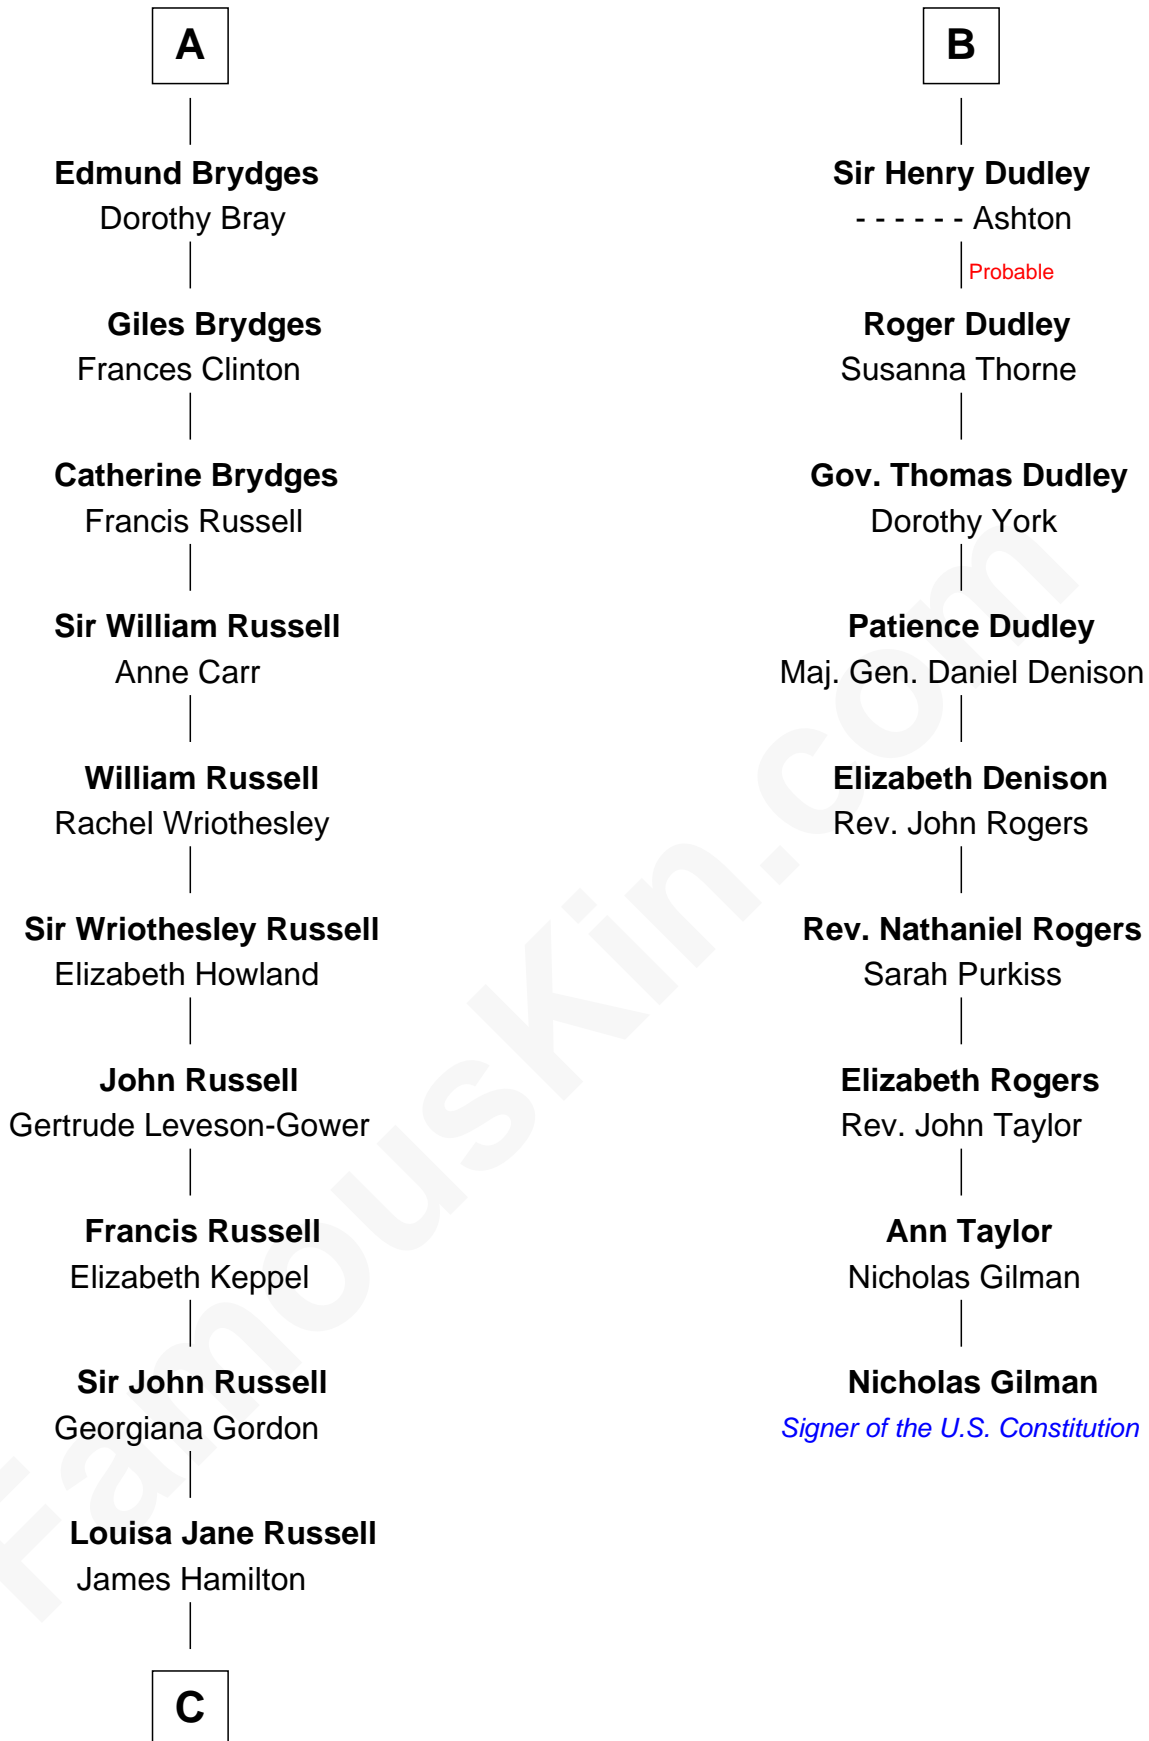

FamousKin.com Relationship Chart of

Sarah Ferguson

Duchess of York

15th cousin 6 times removed of

Nicholas Gilman

Signer of the U.S. Constitution

Sir Robert de Holland

Maude la Zouche

C

—
Louisa Jane Hamilton

William Henry Walter Montagu-Douglas-Scott

—
Herbert Andrew Montagu-Douglas-Scott

Marie Josephine Edwards

—
Marian Louisa Montagu-Douglas-Scott

Andrew Henry Ferguson

—
Ronald Ivor Ferguson

Susan Mary Wright

—
Sarah Ferguson

Duchess of York