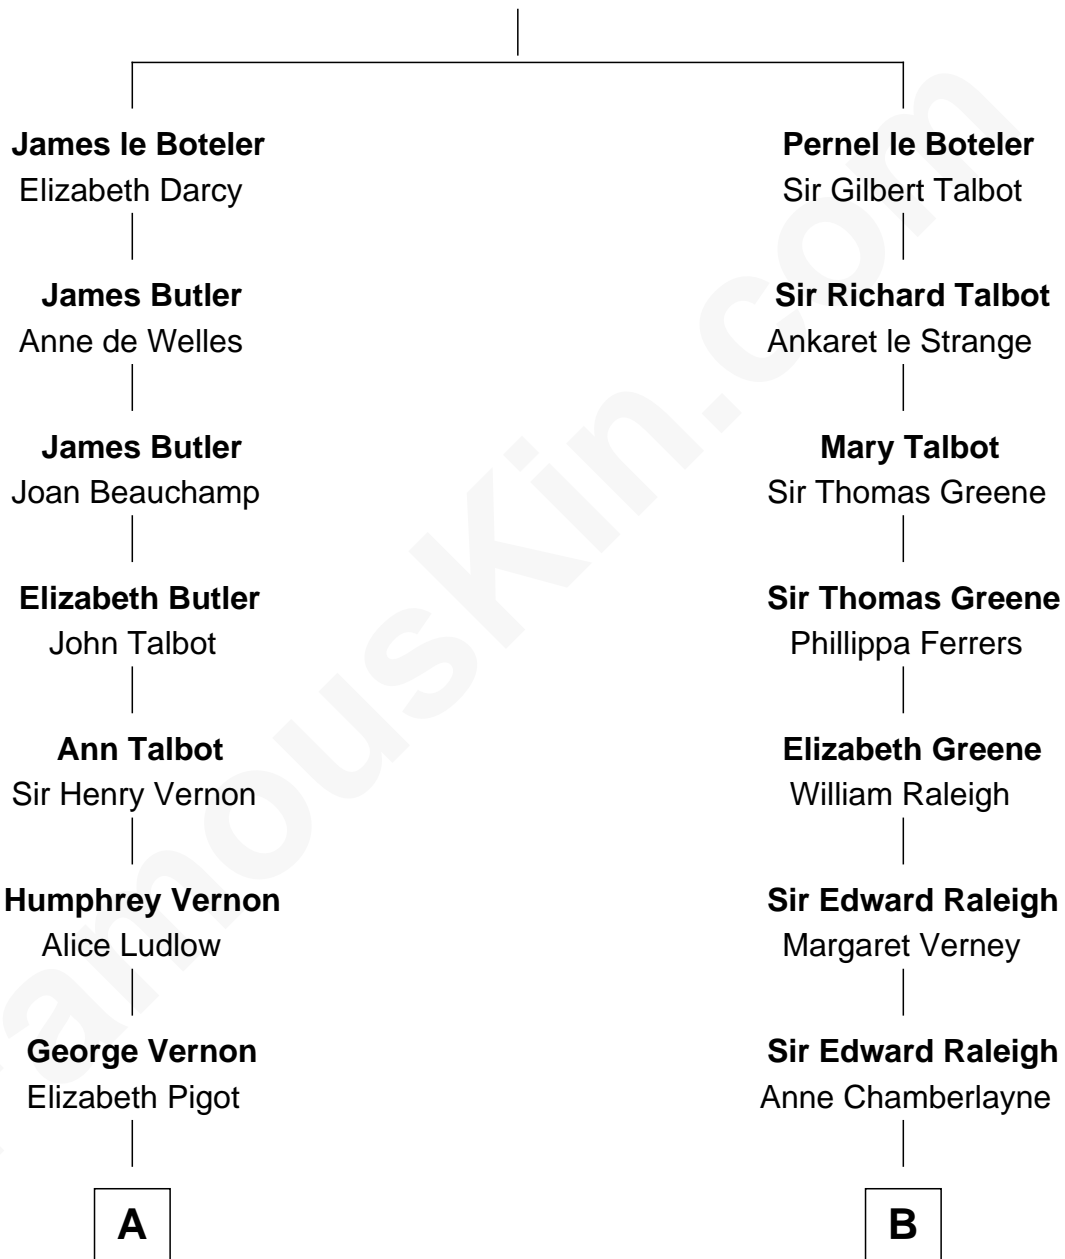

FamousKin.com Relationship Chart of

Sarah Ferguson

Duchess of York

16th cousin 4 times removed of

Nicholas Gilman

Signer of the U.S. Constitution

Sir James le Boteler

Eleanor de Bohun

A

John Vernon
Elizabeth Devereux

Elizabeth Vernon
Henry Wriothesley

Thomas Wriothesley
Rachel Massüe de Ruvigny

Rachel Wriothesley
William Russell

Sir Wriothesley Russell
Elizabeth Howland

John Russell
Gertrude Leveson-Gower