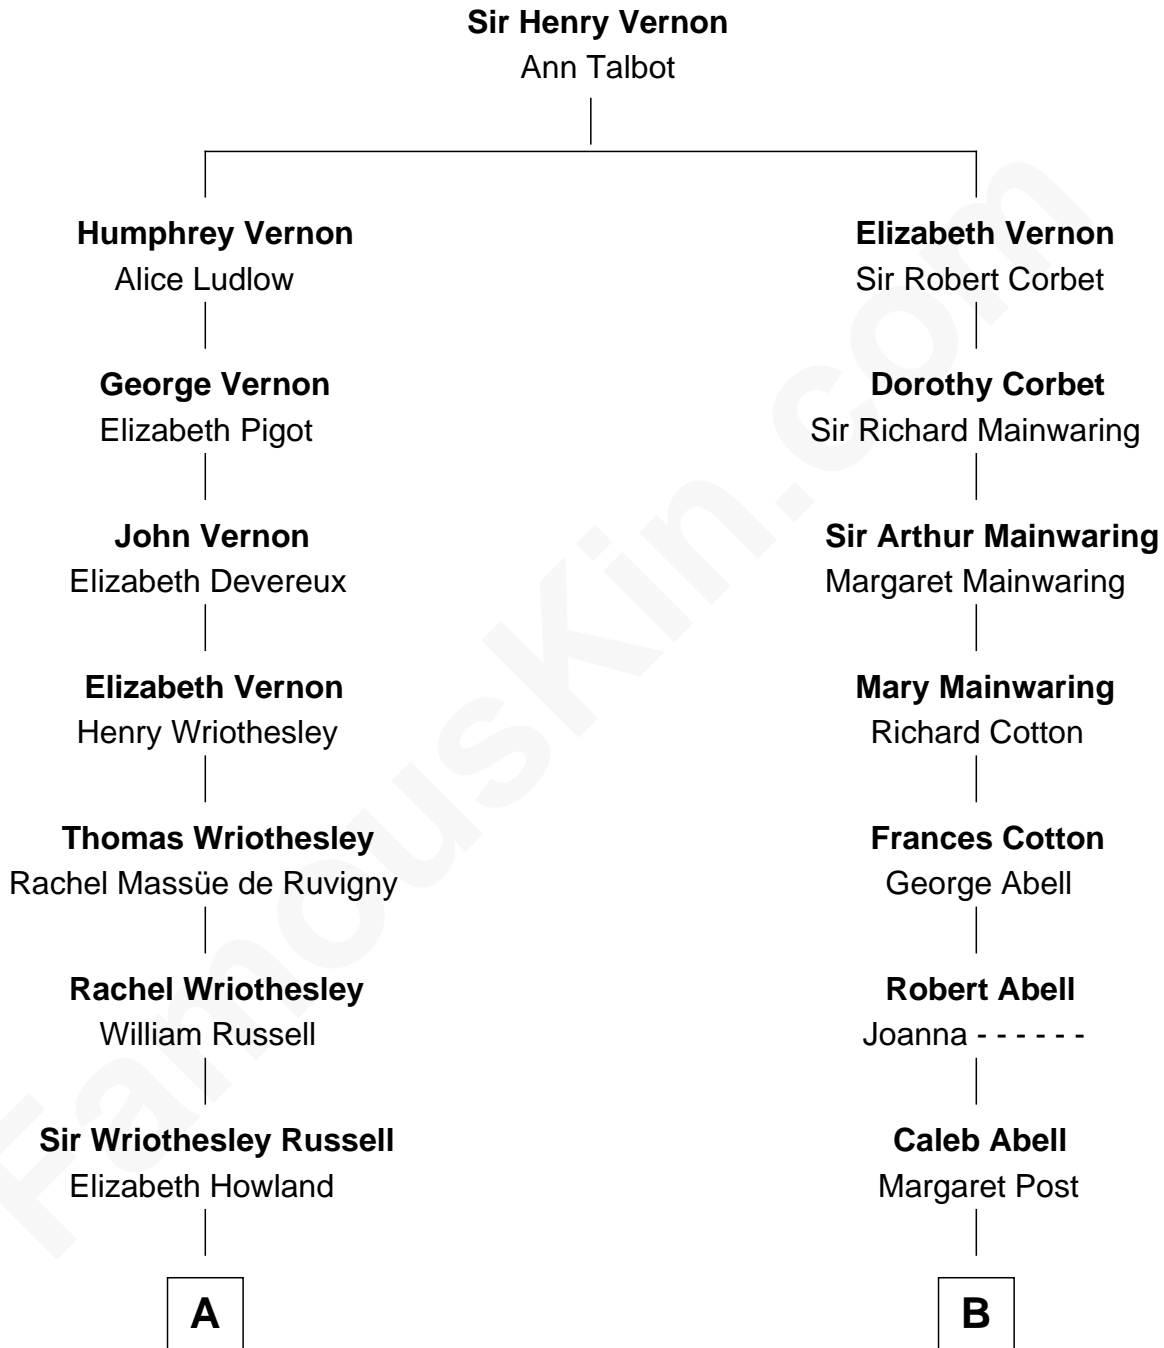

FamousKin.com
Relationship Chart of
Sarah Ferguson
Duchess of York

15th cousin 2 times removed of
Richard Gere
Movie Actor

A

John Russell
Gertrude Leveson-Gower

Francis Russell
Elizabeth Keppel

Sir John Russell
Georgiana Gordon

Louisa Jane Russell
James Hamilton

Louisa Jane Hamilton
William Henry Walter Montagu-Douglas-Scott

Herbert Andrew Montagu-Douglas-Scott
Marie Josephine Edwards

Marian Louisa Montagu-Douglas-Scott
Andrew Henry Ferguson