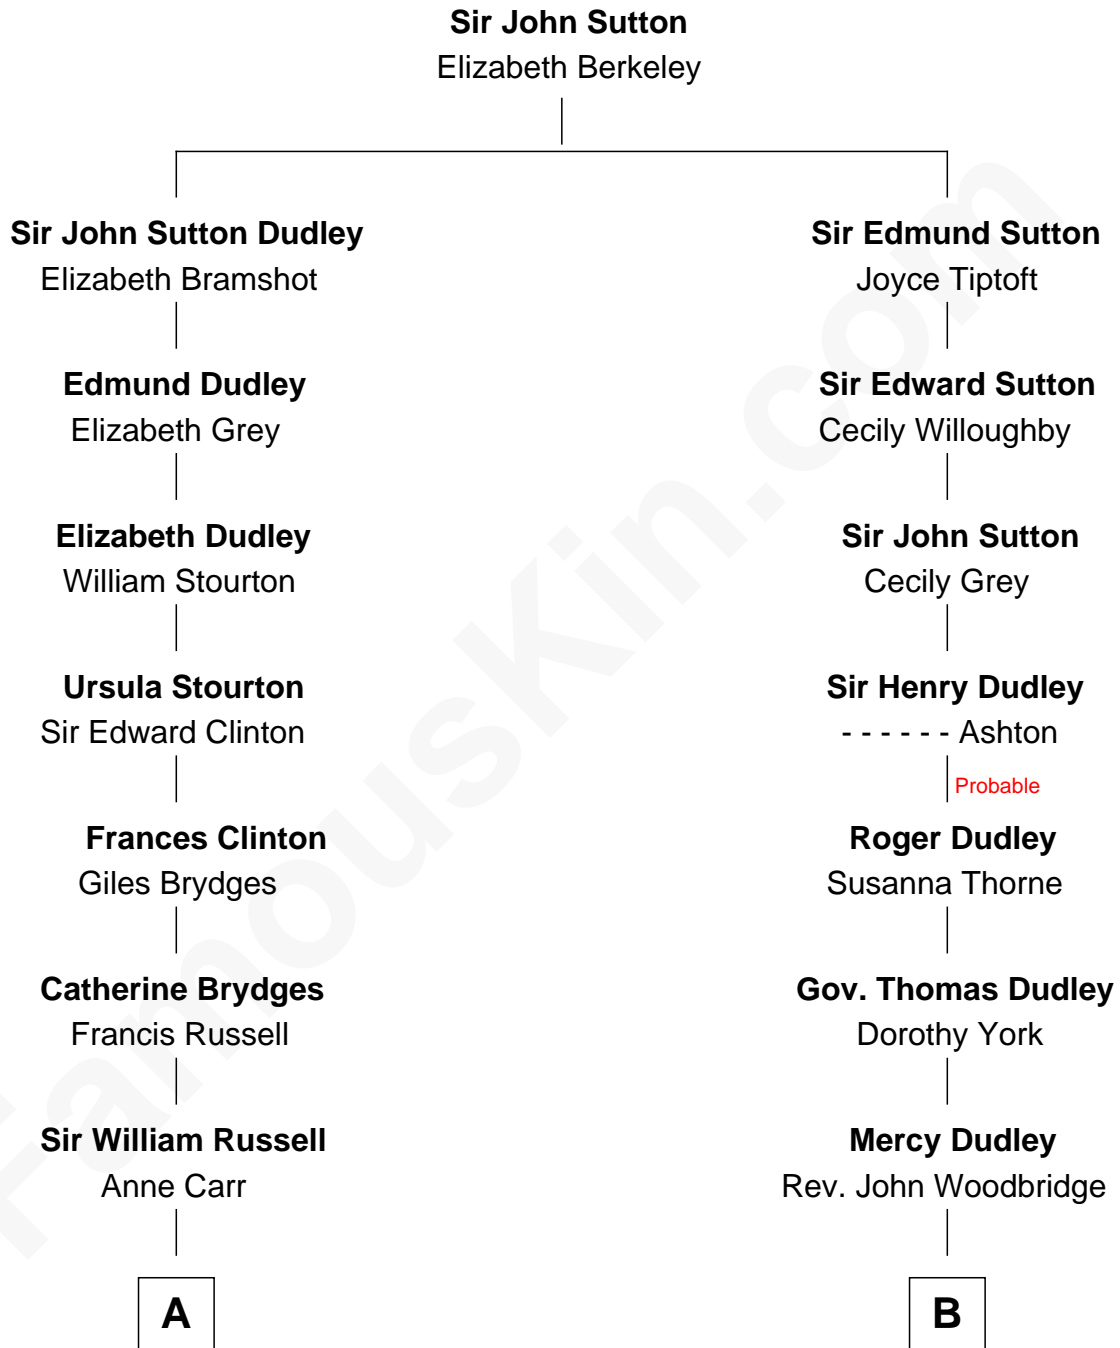

FamousKin.com Relationship Chart of

Sarah Ferguson

Duchess of York

15th cousin 2 times removed of

Tennessee Williams

Author of A Streetcar Named Desire

A

William Russell
Rachel Wriothesley

Sir Wriothesley Russell
Elizabeth Howland

John Russell
Gertrude Leveson-Gower

Francis Russell
Elizabeth Keppel

Sir John Russell
Georgiana Gordon

Louisa Jane Russell
James Hamilton

Louisa Jane Hamilton
William Henry Walter Montagu-Douglas-Scott