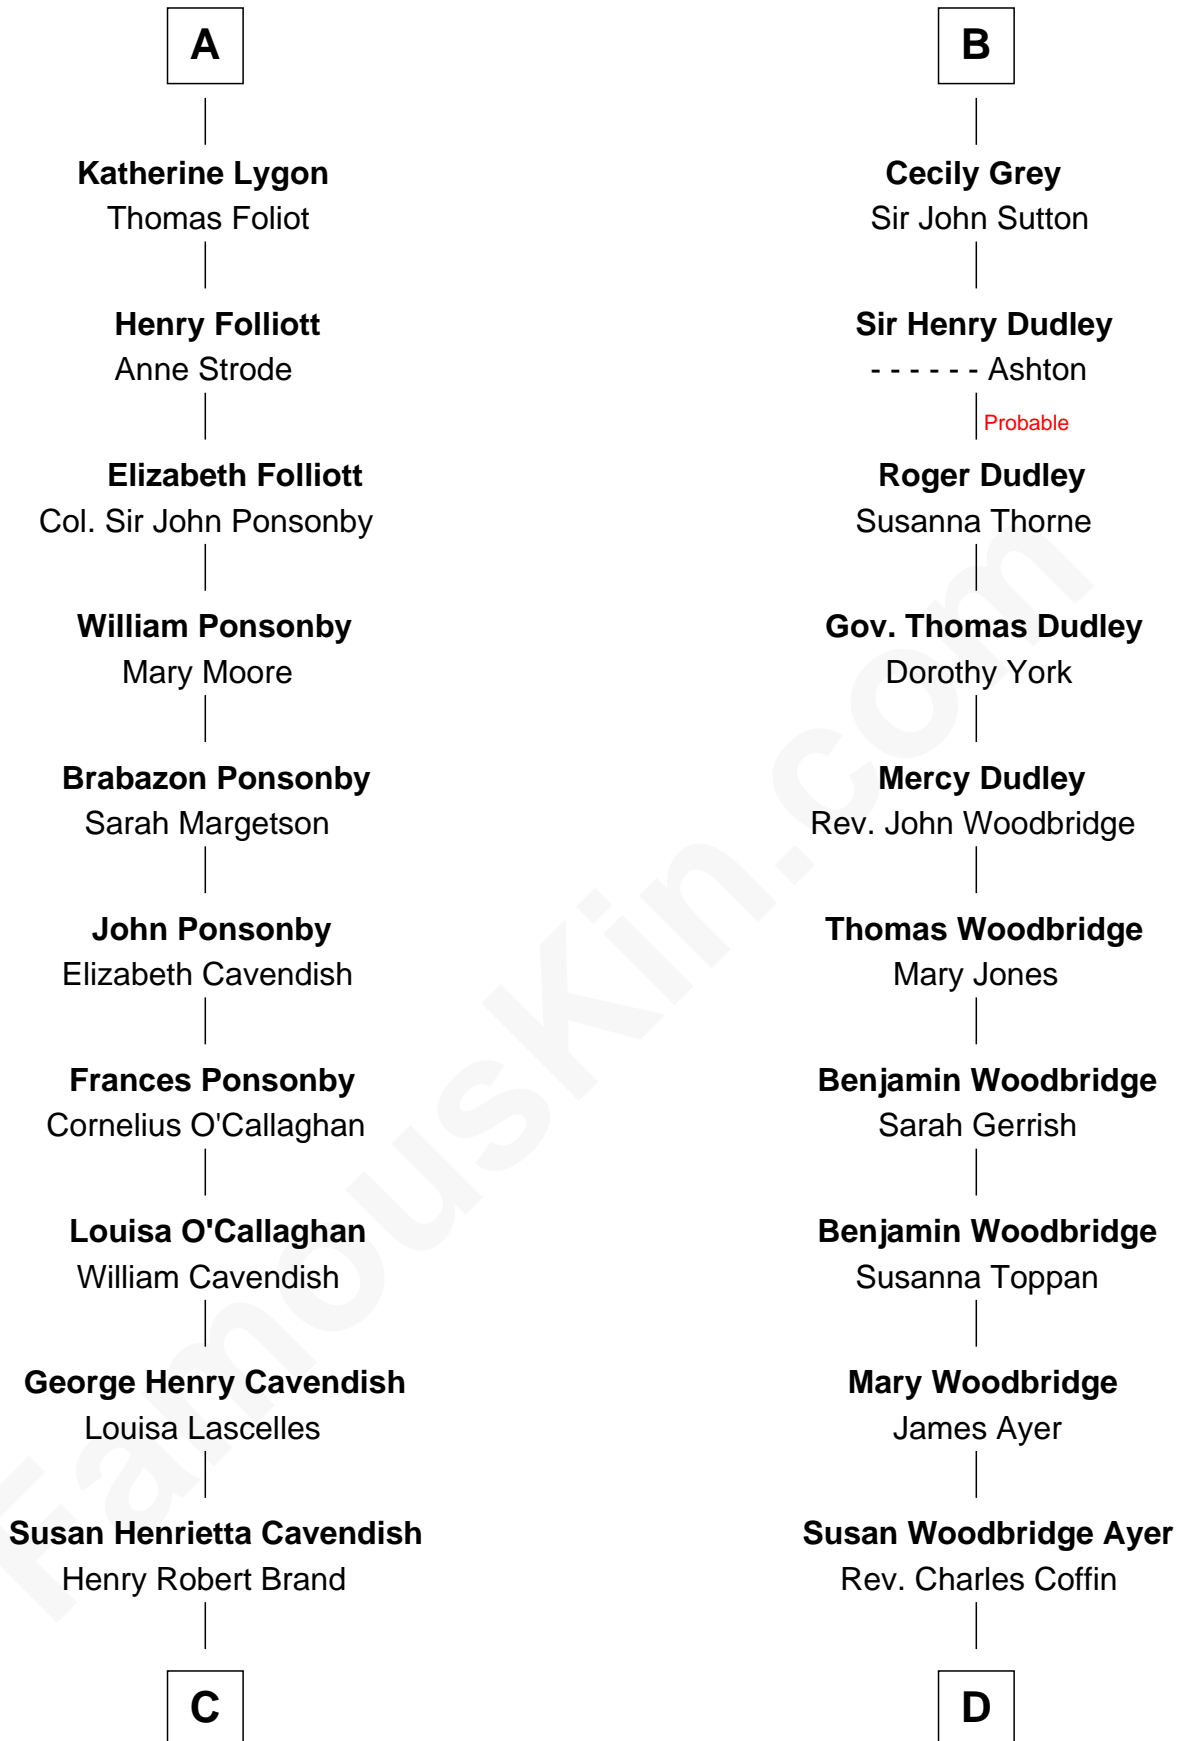

FamousKin.com Relationship Chart of

Sarah Ferguson

Duchess of York

20th cousin of

Tennessee Williams

Author of A Streetcar Named Desire

Bartholomew de Badlesmere

Margaret de Clare

Sir William de Ros

Thomas de Ros

Beatrice de Stafford

Margaret de Ros

Sir Reynold Grey

Margaret Grey

Sir William Bonville

William Bonville

Elizabeth Harington

William Bonville

Katherine Neville

Cecily Bonville

Thomas Grey

B

C

Margaret Brand

Algernon Francis Holford Ferguson

Andrew Henry Ferguson

Marian Louisa Montagu-Douglas-Scott

Ronald Ivor Ferguson

Susan Mary Wright

Sarah Ferguson

Duchess of York

D