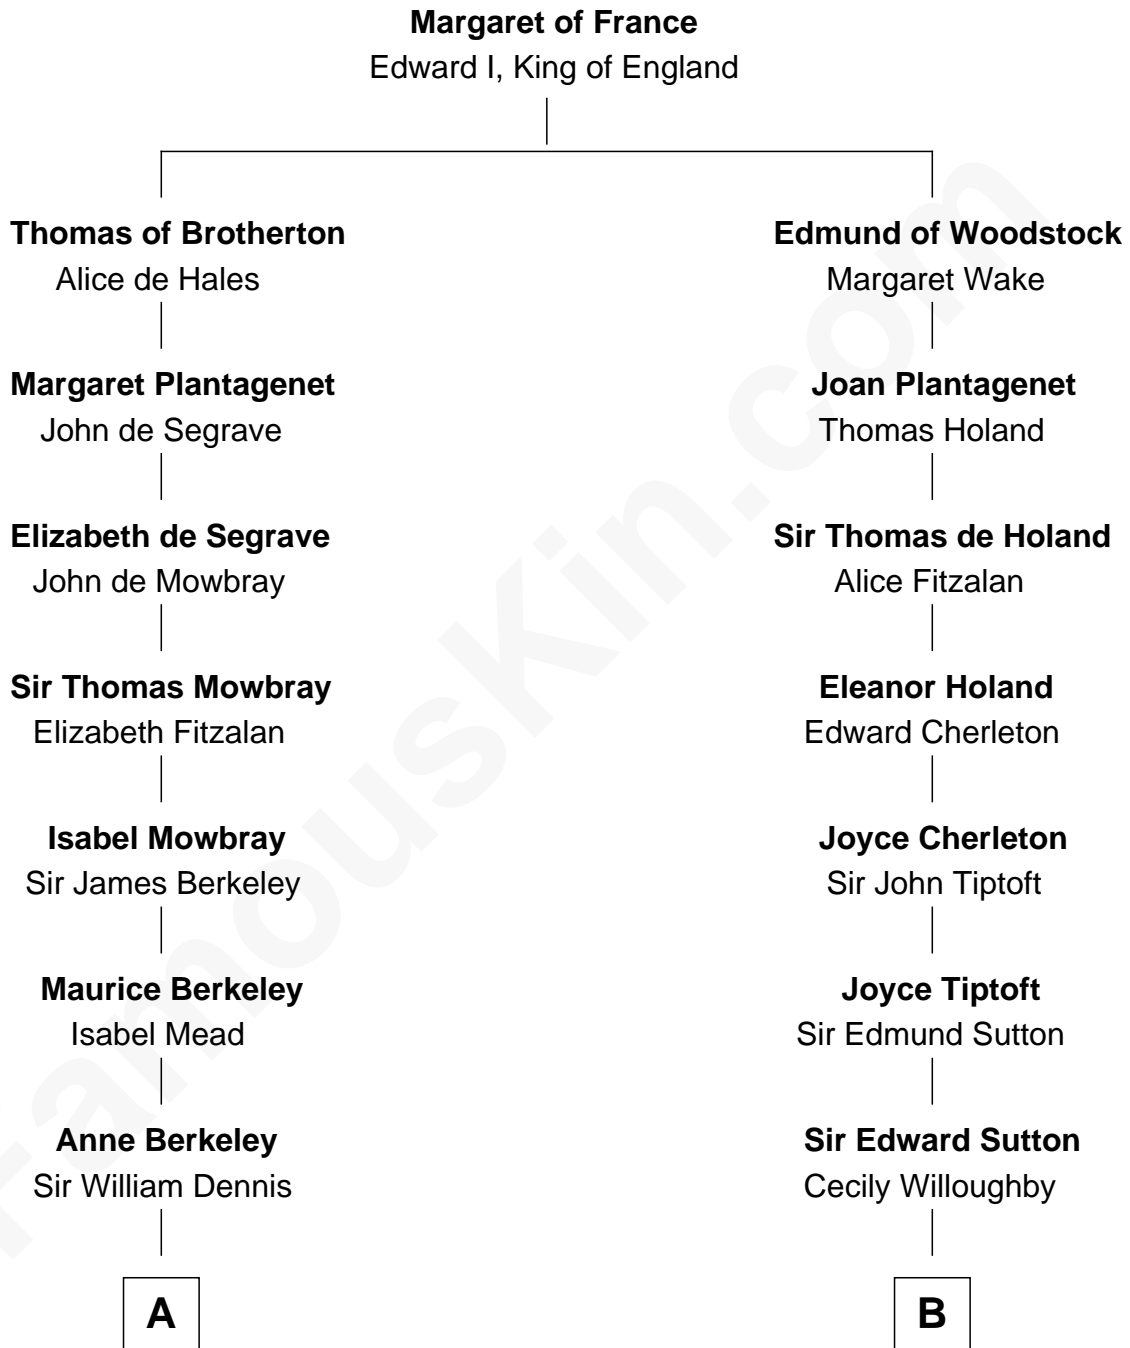

# FamousKin.com Relationship Chart of

**Sarah Ferguson**

*Duchess of York*

20th cousin 1 time removed of

**Tennessee Williams**

*Author of A Streetcar Named Desire*

**C**

**Susan Henrietta Cavendish**

Henry Robert Brand

**Margaret Brand**

Algernon Francis Holford Ferguson

**Andrew Henry Ferguson**

Marian Louisa Montagu-Douglas-Scott

**Ronald Ivor Ferguson**

Susan Mary Wright

**Sarah Ferguson**

**Tennessee Williams**

*Author of A Streetcar Named Desire*